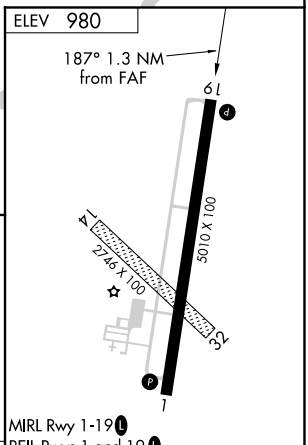

VORTAC DLL 117.0 Chan 117	APP CRS 187°	Rwy Idg TDZE Apt Elev	N/A N/A 980
---	------------------------	-----------------------------	--

VOR-A

BARABOO-WISCONSIN DELLS RGNL (DLL)

⚠ If local altimeter setting not received, use Tri-County Rgnl altimeter setting and increase all MDAs 100 feet. Circling NA to Rwy 14-32.

⚠ MISSED APPROACH: Climb to 2500 then climbing right turn to 3000 direct DLL VORTAC and hold.

AWOS-3 118.325	MADISON APP CON ★ 135.45 343.7	UNICOM 123.05 (CTAF) 0
--------------------------	--	---

CATEGORY	A	B	C	D	FAF to MAP 1.3 NM					
CIRCLING	1580-1 600 (600-1)		1580-1½ 600 (600-1½)	NA	Knots	60	90	120	150	180
					Min:Sec	1:18	0:52	0:39	0:31	0:26