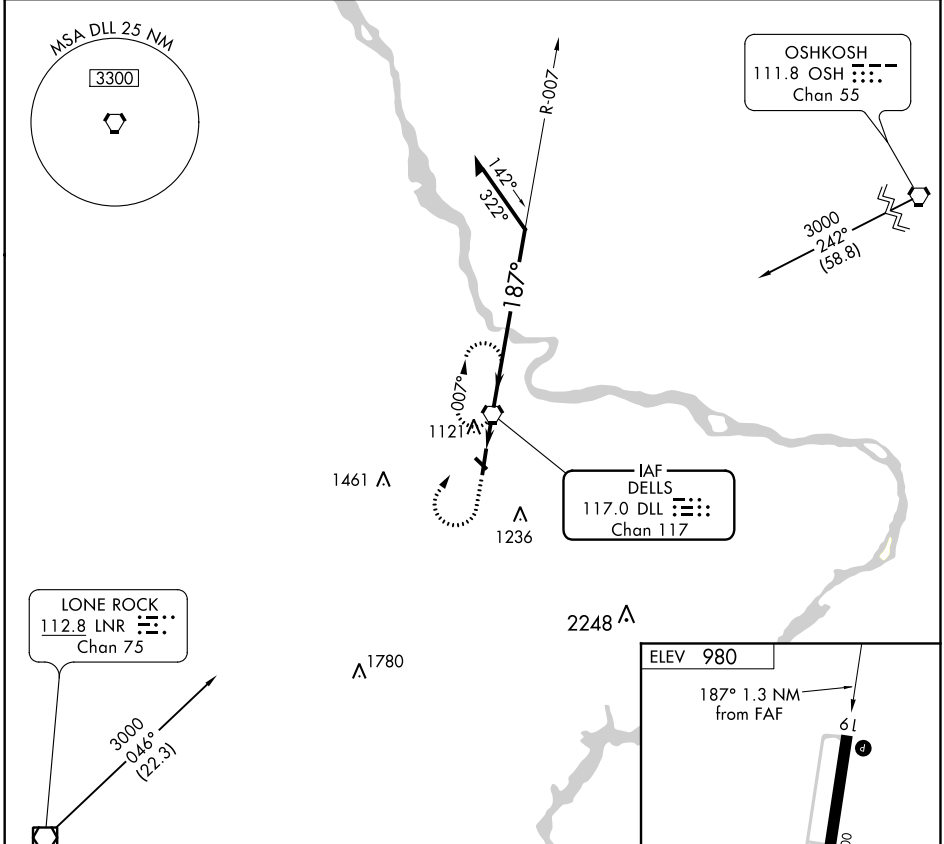

VORTAC DLL 117.0 Chan 117	APP CRS 187°	Rwy Idg TDZE Apt Elev	N/A N/A 980
---	------------------------	-----------------------------	--

VOR-A

BARABOO-WISCONSIN DELLS RGNL (DLL)

⚠ If local altimeter setting not received, use Tri-County Rgnl altimeter setting and increase all MDAs 100 feet. Circling NA to Rwy 14-32.

⚠ MISSED APPROACH: Climb to 2500 then climbing right turn to 3000 direct DLL VORTAC and hold.

AWOS-3 118.325	MADISON APP CON ★ 135.45 343.7	UNICOM 123.05 (CTAF) 0
--------------------------	--	---

CATEGORY	A	B	C	D	FAF to MAP 1.3 NM					
CIRCLING	1580-1 600 (600-1)		1580-1½ 600 (600-1½)	NA	Knots	60	90	120	150	180
					Min:Sec	1:18	0:52	0:39	0:31	0:26

VOR-A

EC-3, 28 MAR 2019 to 25 APR 2019

EC-3, 28 MAR 2019 to 25 APR 2019