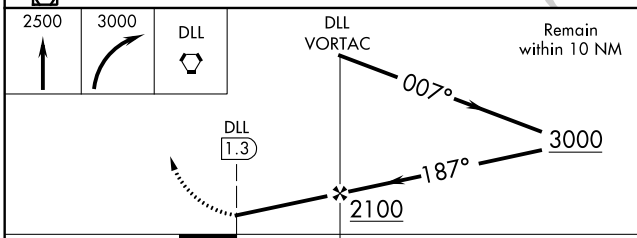

VORTAC DLL 117.0 Chan 117	APP CRS 187°	Rwy Idg TDZE Apt Elev	N/A N/A 980
---	------------------------	-----------------------------	--

VOR-A

BARABOO-WISCONSIN DELLS RGNL (DLL)

⚠ If local altimeter setting not received, use Tri-County Rgnl altimeter setting and increase all MDAs 100 feet. Circling NA to Rwy 14-32.

⚠ MISSED APPROACH: Climb to 2500 then climbing right turn to 3000 direct DLL VORTAC and hold.

AWOS-3 118.325	MADISON APP CON ★ 135.45 343.7	UNICOM 123.05 (CTAF) 0
--------------------------	--	---

CATEGORY	A	B	C	D	FAF to MAP 1.3 NM					
CIRCLING	1580-1 600 (600-1)		1580-1½ 600 (600-1½)	NA	Knots	60	90	120	150	180
					Min:Sec	1:18	0:52	0:39	0:31	0:26