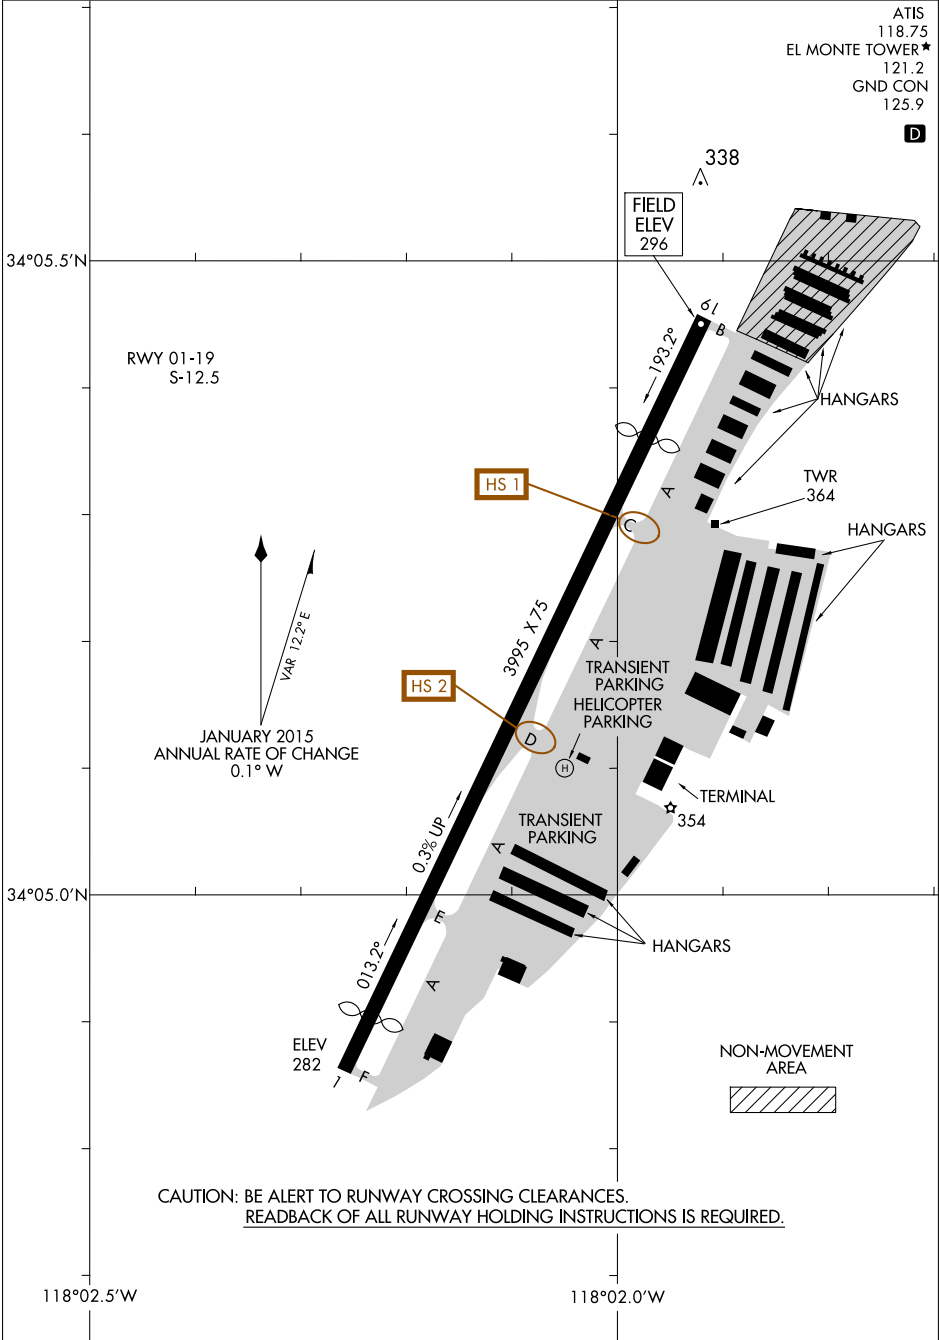

19003

# AIRPORT DIAGRAM

AL-5639 (FAA)

SAN GABRIEL VALLEY (EMT)  
EL MONTE, CALIFORNIA

ATIS 118.75  
EL MONTE TOWER\* 121.2  
GND CON 125.9

D

SW-3, 28 MAR 2019 to 25 APR 2019

SW-3, 28 MAR 2019 to 25 APR 2019

# AIRPORT DIAGRAM

19003

EL MONTE, CALIFORNIA  
SAN GABRIEL VALLEY (EMT)