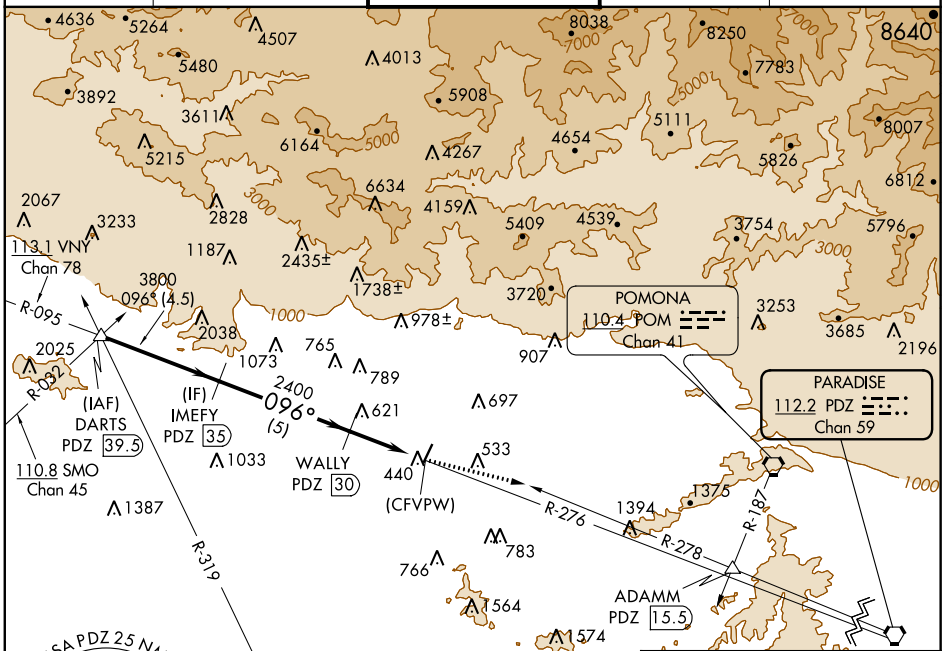

VORTAC PDZ 112.2 Chan 59	APP CRS 096°	Rwy Idg TDZE Apt Elev N/A N/A 296
---------------------------------------	------------------------	--

VOR or GPS-B

SAN GABRIEL VALLEY (EMT)

⚠ When local altimeter setting not received, use Ontario Intl altimeter setting and increase all MDA's 140 feet. Helicopter visibility reduction below 1 SM NA. Circling Rwy 1 NA at night. DME required.

MISSED APPROACH: Climb to 2500 on PDZ R-278 to ADAMM Int/PDZ 1.5.5 DME then continue climb to 4000 to PDZ VORTAC.

ATIS 118.75	SOCAL APP CON 125.5 318.2	EL MONTE TOWER ★ 121.2 (CTAF) 0	GND CON 125.9	UNICOM 122.95
-----------------------	-------------------------------------	---	-------------------------	-------------------------

SW-3, 28 MAR 2019 to 25 APR 2019

SW-3, 28 MAR 2019 to 25 APR 2019

CATEGORY	A	B	C	D
CIRCLING	1340-1½	1044 (1100-1½)	NA	NA