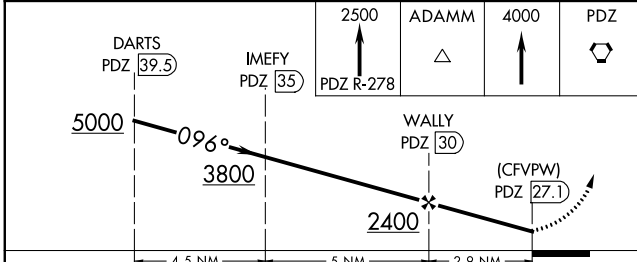

VORTAC PDZ 112.2 Chan 59	APP CRS 096°	Rwy Idg TDZE Apt Elev N/A N/A 296
---------------------------------------	------------------------	--

VOR or GPS-B

SAN GABRIEL VALLEY (EMT)

⚠ When local altimeter setting not received, use Ontario Intl altimeter setting and increase all MDA's 140 feet. Helicopter visibility reduction below 1 SM NA. Circling Rwy 1 NA at night. DME required.

MISSED APPROACH: Climb to 2500 on PDZ R-278 to ADAMM Int/PDZ 1.5.5 DME then continue climb to 4000 to PDZ VORTAC.

ATIS 118.75	SOCAL APP CON 125.5 318.2	EL MONTE TOWER ★ 121.2 (CTAF) 0	GND CON 125.9	UNICOM 122.95
-----------------------	-------------------------------------	---	-------------------------	-------------------------

SW-3, 28 MAR 2019 to 25 APR 2019

SW-3, 28 MAR 2019 to 25 APR 2019

CATEGORY	A	B	C	D
CIRCLING	1340-1½	1044 (1100-1½)	NA	NA