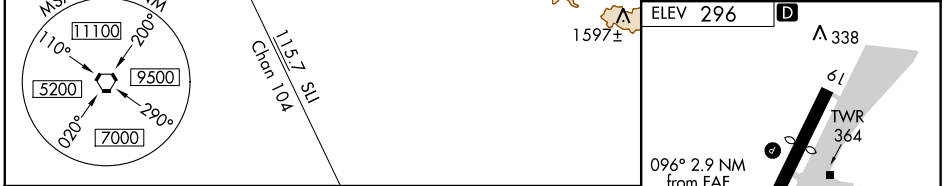

VORTAC PDZ 112.2 Chan 59	APP CRS 096°	Rwy Idg TDZE Apt Elev N/A N/A 296
---------------------------------------	------------------------	--

VOR or GPS-B

SAN GABRIEL VALLEY (EMT)

⚠ When local altimeter setting not received, use Ontario Intl altimeter setting and increase all MDA's 140 feet. Helicopter visibility reduction below 1 SM NA. Circling Rwy 1 NA at night. DME required.

MISSED APPROACH: Climb to 2500 on PDZ R-278 to ADAMM Int/PDZ 1.5.5 DME then continue climb to 4000 to PDZ VORTAC.

ATIS 118.75	SOCAL APP CON 125.5 318.2	EL MONTE TOWER ★ 121.2 (CTAF) 0	GND CON 125.9	UNICOM 122.95
-----------------------	-------------------------------------	---	-------------------------	-------------------------

SW-3, 28 MAR 2019 to 25 APR 2019

SW-3, 28 MAR 2019 to 25 APR 2019

CATEGORY	A	B	C	D
CIRCLING	1340-1½	1044 (1100-1½)	NA	NA