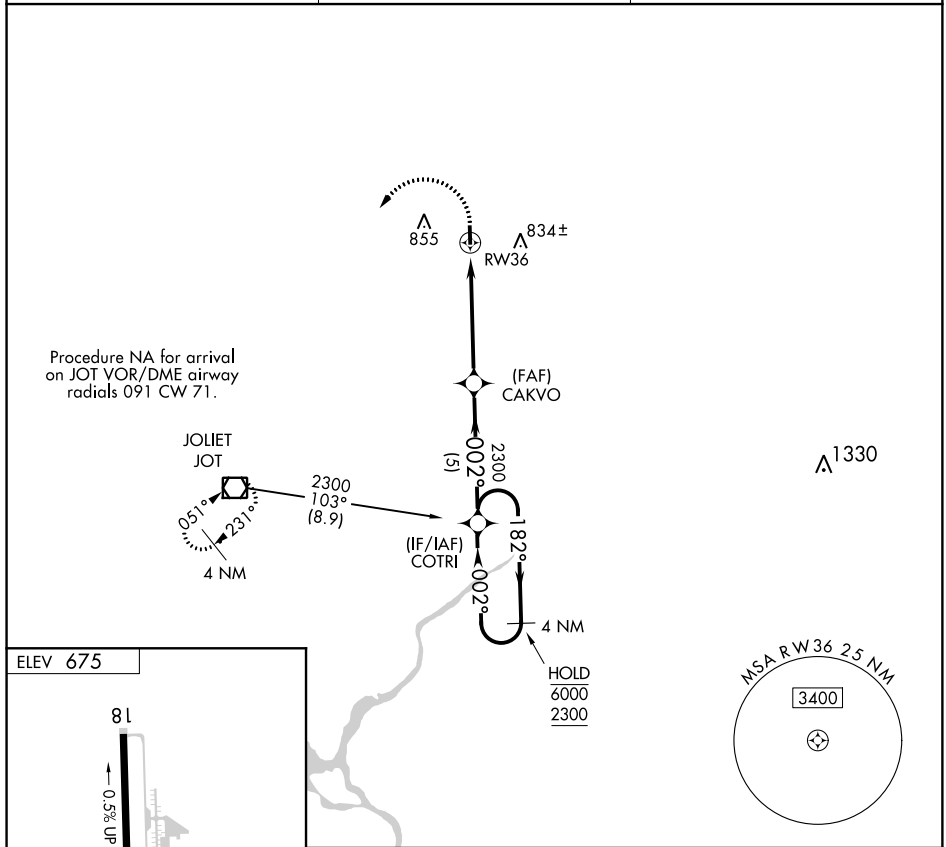

APP CRS <b>002°</b>	Rwy Idg TDZE Apt Elev	<b>N/A</b> <b>N/A</b> <b>675</b>
------------------------	-----------------------------	--

**RNAV (GPS)-B**  
BOLINGBROOK'S CLOW INTL (1C5)

RNP APCH.		MISSED APPROACH: Climbing left turn to 2300 direct JOT VOR/DME and hold.
Procedure NA at night.		
LEWIS UNIVERSITY AWOS-3 <b>118.525</b>	CHICAGO APP CON <b>119.35 354.075</b>	CTAF <b>122.9 0</b>

CATEGORY	A	B	C	D
CIRCLING	1160-1 485 (500-1)	1220-1 545 (600-1)	NA	

EC-3, 28 MAR 2019 to 25 APR 2019

EC-3, 28 MAR 2019 to 25 APR 2019