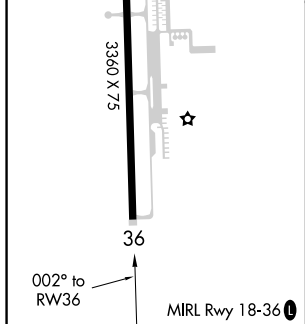

APP CRS <b>002°</b>	Rwy Idg TDZE Apt Elev	<b>N/A</b> <b>N/A</b> <b>675</b>
------------------------	-----------------------------	--

**RNAV (GPS)-B**  
BOLINGBROOK'S CLOW INTL (1C5)

RNP APCH.		MISSED APPROACH: Climbing left turn to 2300 direct JOT VOR/DME and hold.
Procedure NA at night.		
LEWIS UNIVERSITY AWOS-3 <b>118.525</b>	CHICAGO APP CON <b>119.35 354.075</b>	CTAF <b>122.9 0</b>

CATEGORY	A	B	C	D
CIRCLING	1160-1 485 (500-1)	1220-1 545 (600-1)	NA	

EC-3, 28 MAR 2019 to 25 APR 2019

EC-3, 28 MAR 2019 to 25 APR 2019