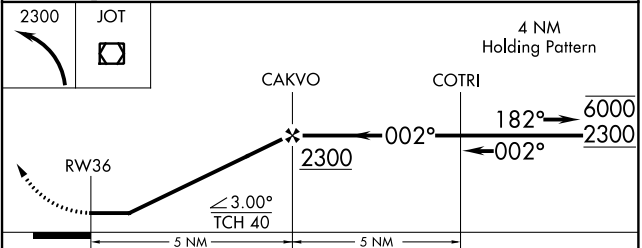

APP CRS <b>002°</b>	Rwy Idg TDZE Apt Elev	<b>N/A</b> <b>N/A</b> <b>675</b>
------------------------	-----------------------------	--

**RNAV (GPS)-B**  
BOLINGBROOK'S CLOW INTL (1C5)

RNP APCH.		MISSED APPROACH: Climbing left turn to 2300 direct JOT VOR/DME and hold.
Procedure NA at night.		
LEWIS UNIVERSITY AWOS-3 <b>118.525</b>	CHICAGO APP CON <b>119.35 354.075</b>	CTAF <b>122.9 0</b>

CATEGORY	A	B	C	D
CIRCLING	1160-1 485 (500-1)	1220-1 545 (600-1)	NA	

EC-3, 28 MAR 2019 to 25 APR 2019

EC-3, 28 MAR 2019 to 25 APR 2019