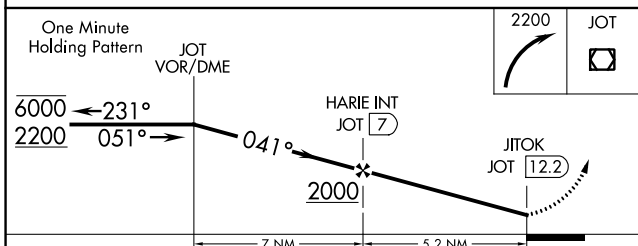

VOR/DME JOT 112.3 Chan 70	APP CRS 041°	Rwy Idg TDZE Apt Elev	N/A N/A 675
---	------------------------	-----------------------------	--

VOR-A

BOLINGBROOK'S CLOW INTL (1C5)

<p>Procedure NA at night.</p>	<p>MISSED APPROACH: Climbing right turn to 2200 direct JOT VOR/DME and hold.</p>	
<p>LEWIS UNIVERSITY AWOS-3 118.525</p>	<p>CHICAGO APP CON 119.35 354.075</p>	<p>CTAF 122.9</p>

EC-3, 28 MAR 2019 to 25 APR 2019

EC-3, 28 MAR 2019 to 25 APR 2019

CATEGORY	A	B	C	D	FAF to MAP 5.2 NM												
CIRCLING	1180-1 505 (600-1)	1220-1 545 (600-1)	NA		<table border="1"> <tr> <td>Knots</td> <td>60</td> <td>90</td> <td>120</td> <td>150</td> <td>180</td> </tr> <tr> <td>Min:Seq</td> <td>5:12</td> <td>3:28</td> <td>2:36</td> <td>2:05</td> <td>1:44</td> </tr> </table>	Knots	60	90	120	150	180	Min:Seq	5:12	3:28	2:36	2:05	1:44
Knots	60	90	120	150	180												
Min:Seq	5:12	3:28	2:36	2:05	1:44												