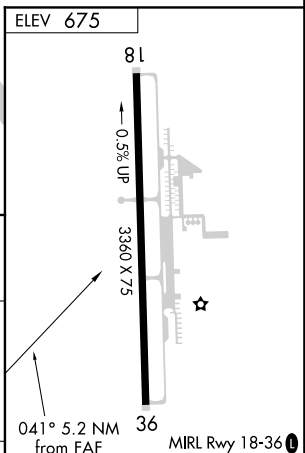

VOR/DME JOT 112.3 Chan 70	APP CRS 041°	Rwy Idg TDZE Apt Elev	N/A N/A 675
---	------------------------	-----------------------------	--

VOR-A

BOLINGBROOK'S CLOW INTL (1C5)

<p>Procedure NA at night.</p>	<p>MISSED APPROACH: Climbing right turn to 2200 direct JOT VOR/DME and hold.</p>	
<p>LEWIS UNIVERSITY AWOS-3 118.525</p>	<p>CHICAGO APP CON 119.35 354.075</p>	<p>CTAF 122.9</p>

EC-3, 28 MAR 2019 to 25 APR 2019

EC-3, 28 MAR 2019 to 25 APR 2019

CATEGORY	A	B	C	D	FAF to MAP 5.2 NM												
CIRCLING	1180-1 505 (600-1)	1220-1 545 (600-1)	NA		<table border="1"> <tr> <td>Knots</td> <td>60</td> <td>90</td> <td>120</td> <td>150</td> <td>180</td> </tr> <tr> <td>Min:Seq</td> <td>5:12</td> <td>3:28</td> <td>2:36</td> <td>2:05</td> <td>1:44</td> </tr> </table>	Knots	60	90	120	150	180	Min:Seq	5:12	3:28	2:36	2:05	1:44
Knots	60	90	120	150	180												
Min:Seq	5:12	3:28	2:36	2:05	1:44												