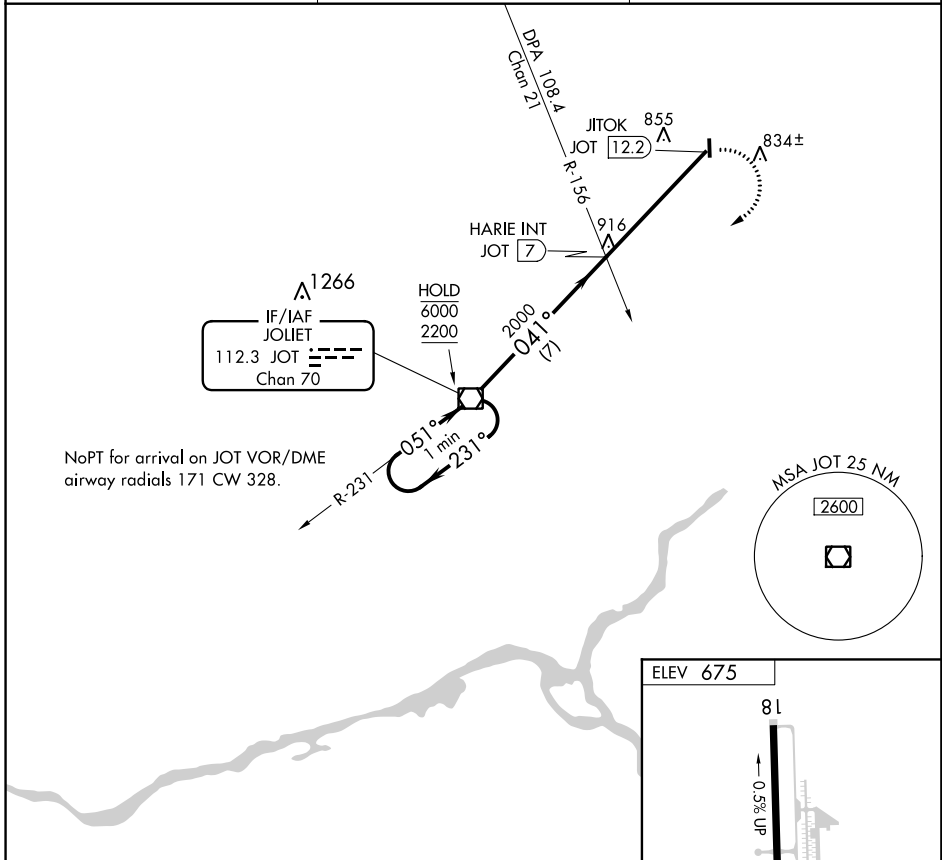

VOR/DME JOT 112.3 Chan 70	APP CRS 041°	Rwy Idg TDZE Apt Elev	N/A N/A 675
---	------------------------	-----------------------------	--

VOR-A

BOLINGBROOK'S CLOW INTL (1C5)

<p>Procedure NA at night.</p>	<p>MISSED APPROACH: Climbing right turn to 2200 direct JOT VOR/DME and hold.</p>	
<p>LEWIS UNIVERSITY AWOS-3 118.525</p>	<p>CHICAGO APP CON 119.35 354.075</p>	<p>CTAF 122.9</p>

EC-3, 28 MAR 2019 to 25 APR 2019

EC-3, 28 MAR 2019 to 25 APR 2019

CATEGORY	A	B	C	D	FAF to MAP 5.2 NM												
CIRCLING	1180-1 505 (600-1)	1220-1 545 (600-1)	NA		<table border="1"> <tr> <td>Knots</td> <td>60</td> <td>90</td> <td>120</td> <td>150</td> <td>180</td> </tr> <tr> <td>Min:Seq</td> <td>5:12</td> <td>3:28</td> <td>2:36</td> <td>2:05</td> <td>1:44</td> </tr> </table>	Knots	60	90	120	150	180	Min:Seq	5:12	3:28	2:36	2:05	1:44
Knots	60	90	120	150	180												
Min:Seq	5:12	3:28	2:36	2:05	1:44												