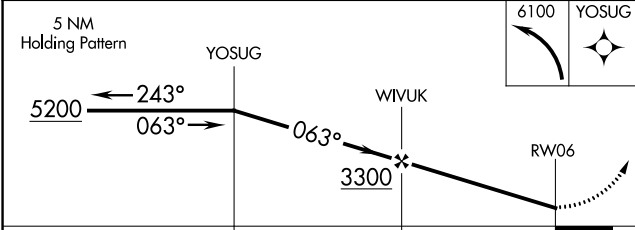

APP CRS	Rwy Idg	NA
063°	TDZE	NA
	Apt Elev	963

RNAV (GPS)-A

NEW MARKET (8W2)

	DME/DME RNP-0.3 NA. Procedure NA at night. Visibility reduction by helicopters NA. When local altimeter setting not received, Use Staunton/Waynesboro/Harrisonburg altimeter setting and increase all MDA 100 feet.		MISSED APPROACH: Climbing left turn to 6100 direct YOSUG and hold, continue climb-in-hold to 6100.
	AWOS-3 118.175	WASHINGTON CENTER 133.2 282.2	

NE-3, 28 MAR 2019 to 25 APR 2019

NE-3, 28 MAR 2019 to 25 APR 2019

CATEGORY	A	B	C	D
CIRCLING	1980-3	1017 (1100-3)	NA	