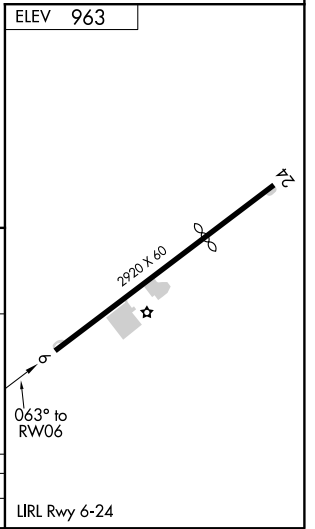

CATEGORY	A	B	C	D
CIRCLING	1980-3	1017 (1100-3)	NA