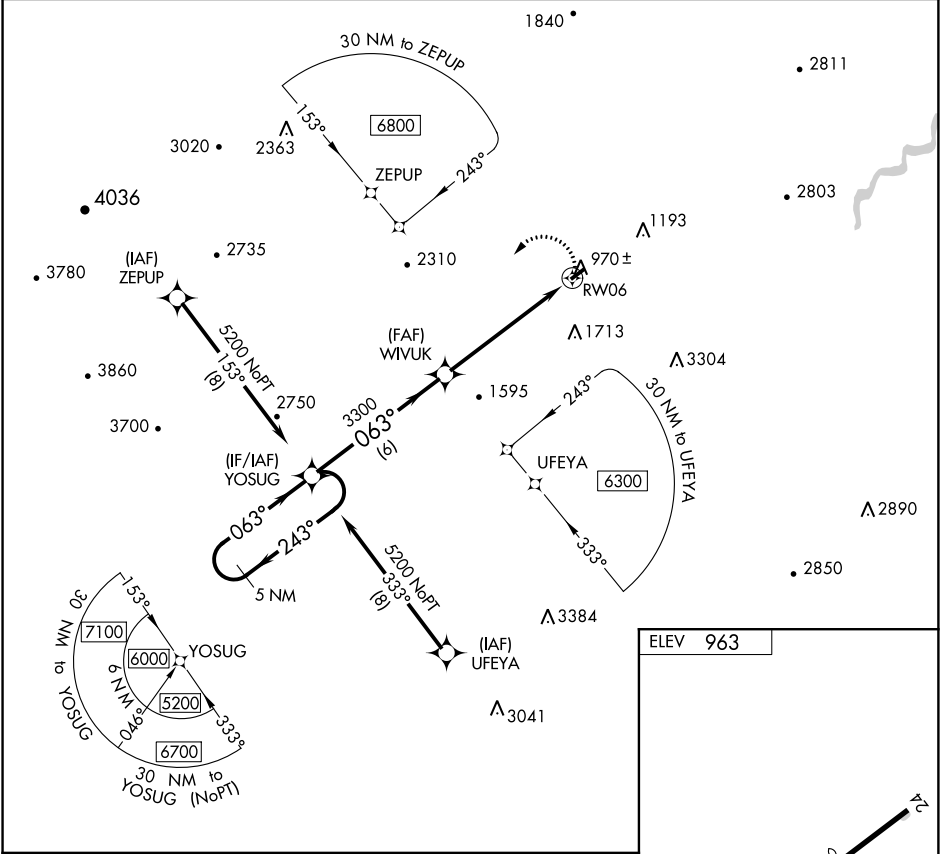

APP CRS	Rwy Idg	NA
063°	TDZE	NA
	Apt Elev	963

RNAV (GPS)-A

NEW MARKET (8W2)

	DME/DME RNP-0.3 NA. Procedure NA at night. Visibility reduction by helicopters NA. When local altimeter setting not received, Use Staunton/Waynesboro/Harrisonburg altimeter setting and increase all MDA 100 feet.		MISSED APPROACH: Climbing left turn to 6100 direct YOSUG and hold, continue climb-in-hold to 6100.
	AWOS-3 118.175	WASHINGTON CENTER 133.2 282.2	

NE-3, 28 MAR 2019 to 25 APR 2019

NE-3, 28 MAR 2019 to 25 APR 2019

CATEGORY	A	B	C	D
CIRCLING	1980-3	1017 (1100-3)	NA	