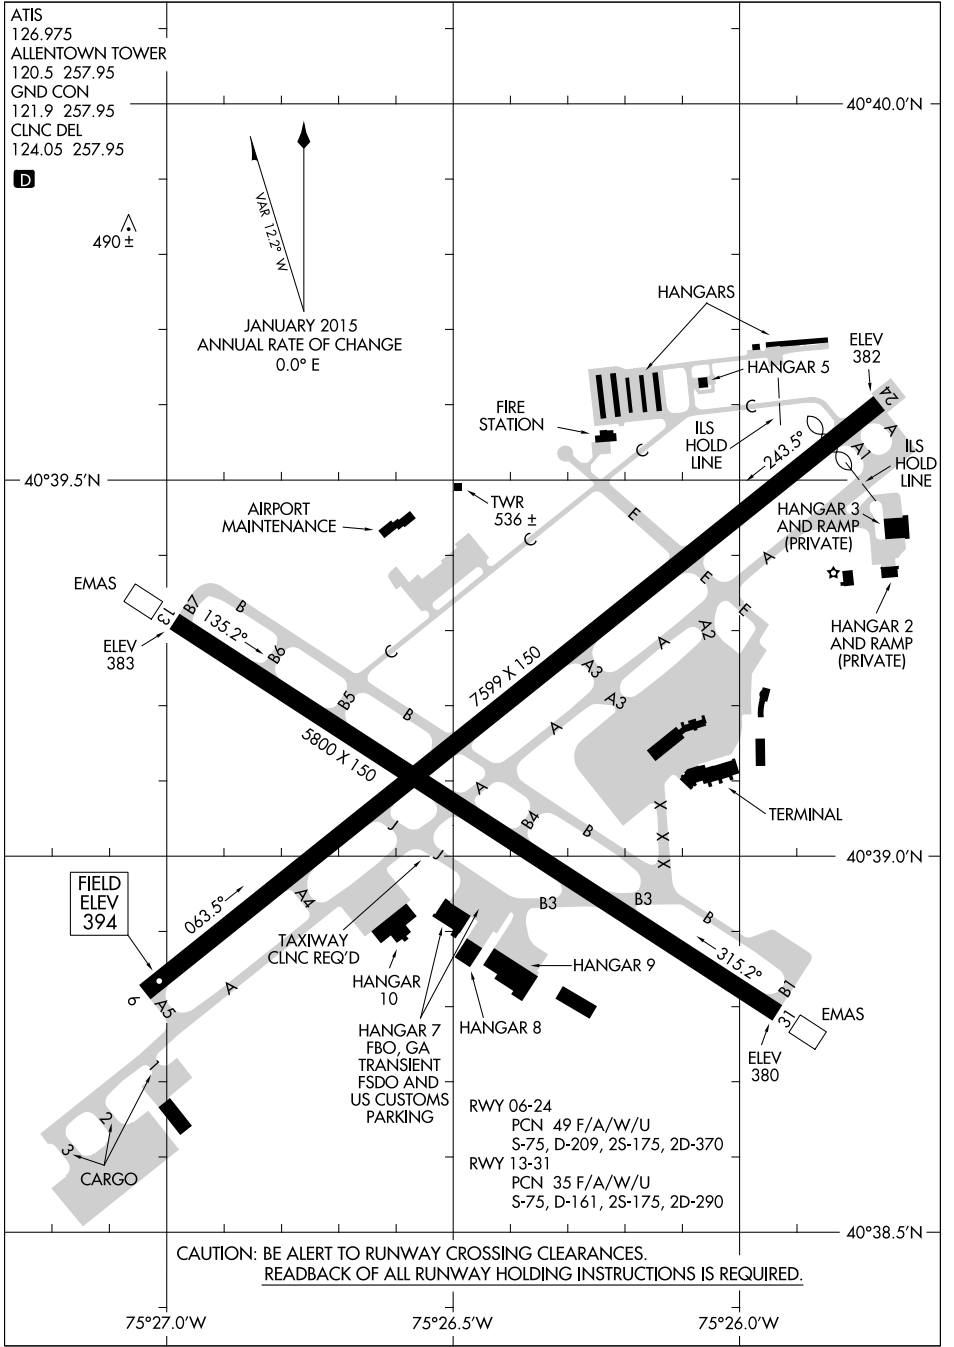

17117 **AIRPORT DIAGRAM** AL-15 (FAA) **LEHIGH VALLEY INTL (ABE)**  
ALLENTOWN, PENNSYLVANIA

NE-4, 25 APR 2019 to 23 MAY 2019

NE-4, 25 APR 2019 to 23 MAY 2019