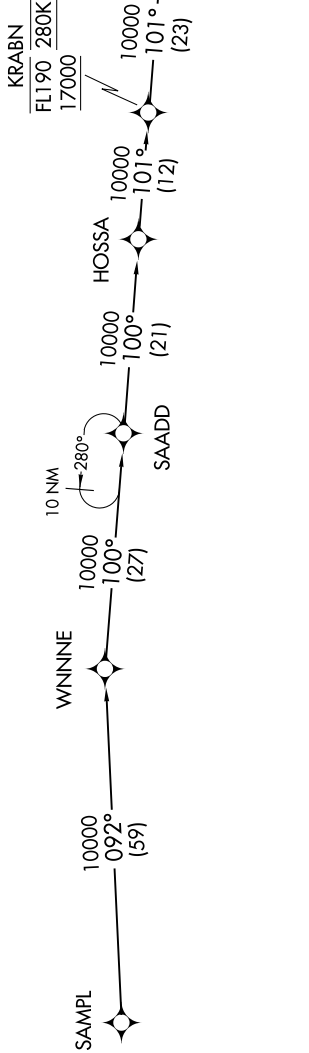

VCTRZ ONE ARRIVAL (RNAV) Transition Routes

EC-1, 25 APR 2019 to 23 MAY 2019

D-ATIS  
133.675  
DETROIT APP CON  
124.975 284.0

NOTE: RADAR required.

NOTE: RNAV 1.

NOTE: DME/DME/IRU or GPS required.

NOTE: Use Runway 22R transition or as assigned by ATC.  
Expect runway assignment from Detroit TRACON prior to HYSMN.

NOTE: For use when DTW is in south flow.

When DTW is in north flow, file and expect the

HAYLL RNAV STAR.

NOTE: Chart not to scale.

(CONTINUED ON FOLLOWING PAGE)

EC-1, 25 APR 2019 to 23 MAY 2019

HOSSA TRANSITION (HOSSA.VCTRZ1)  
SAMPL TRANSITION (SAMPL.VCTRZ1)