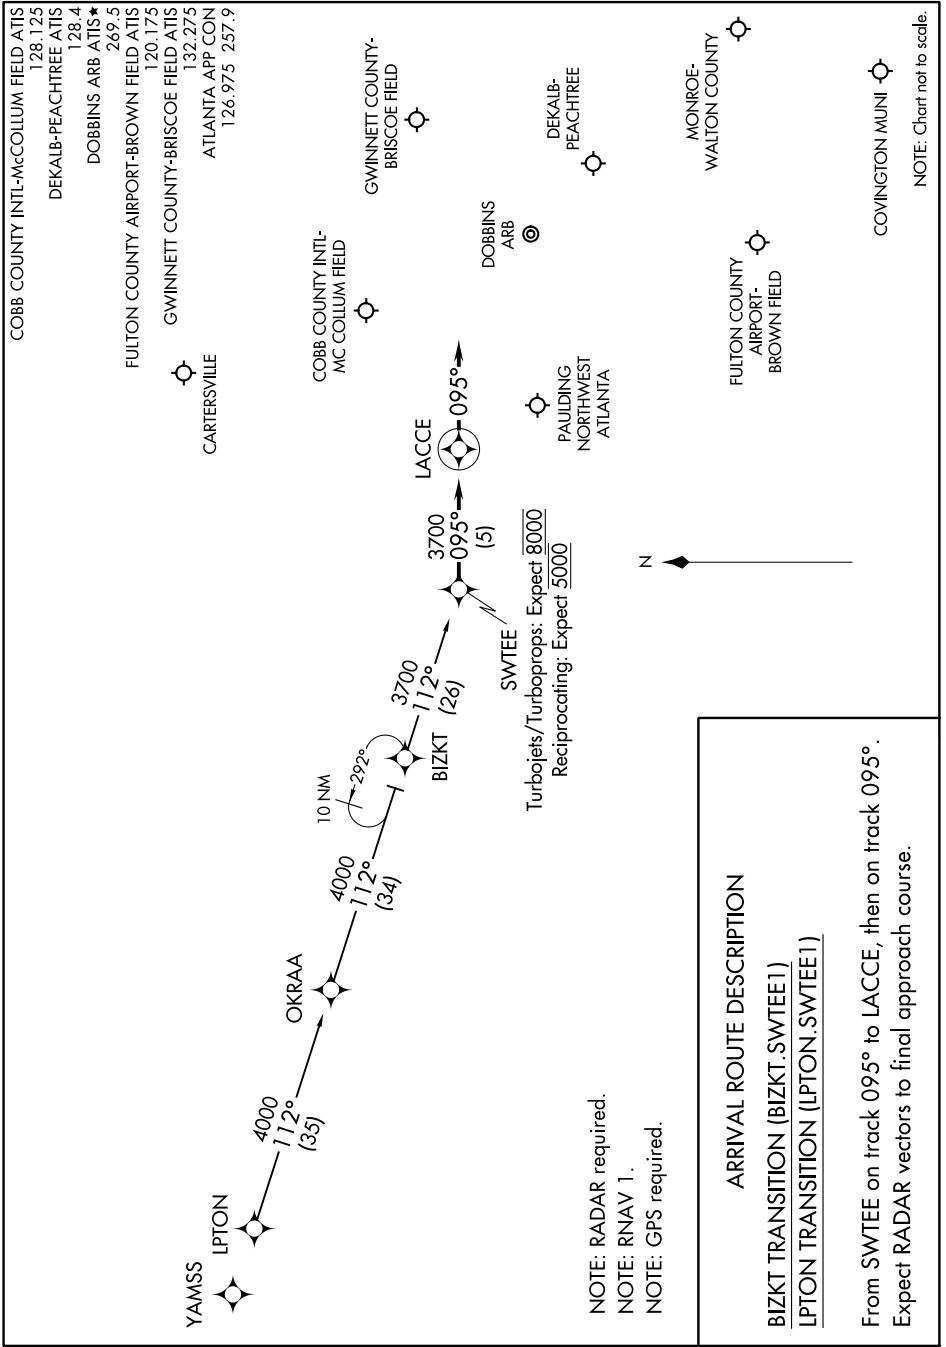

(SWTEE.SWTEE1) 16315

SWTEE ONE ARRIVAL (RNAV)

ST-469 (FAA)

ATLANTA, GEORGIA

SE-4, 25 APR 2019 to 23 MAY 2019

SWTEE ONE ARRIVAL (RNAV)

(SWTEE.SWTEE1) 15SEP16

ATLANTA, GEORGIA

SE-4, 25 APR 2019 to 23 MAY 2019