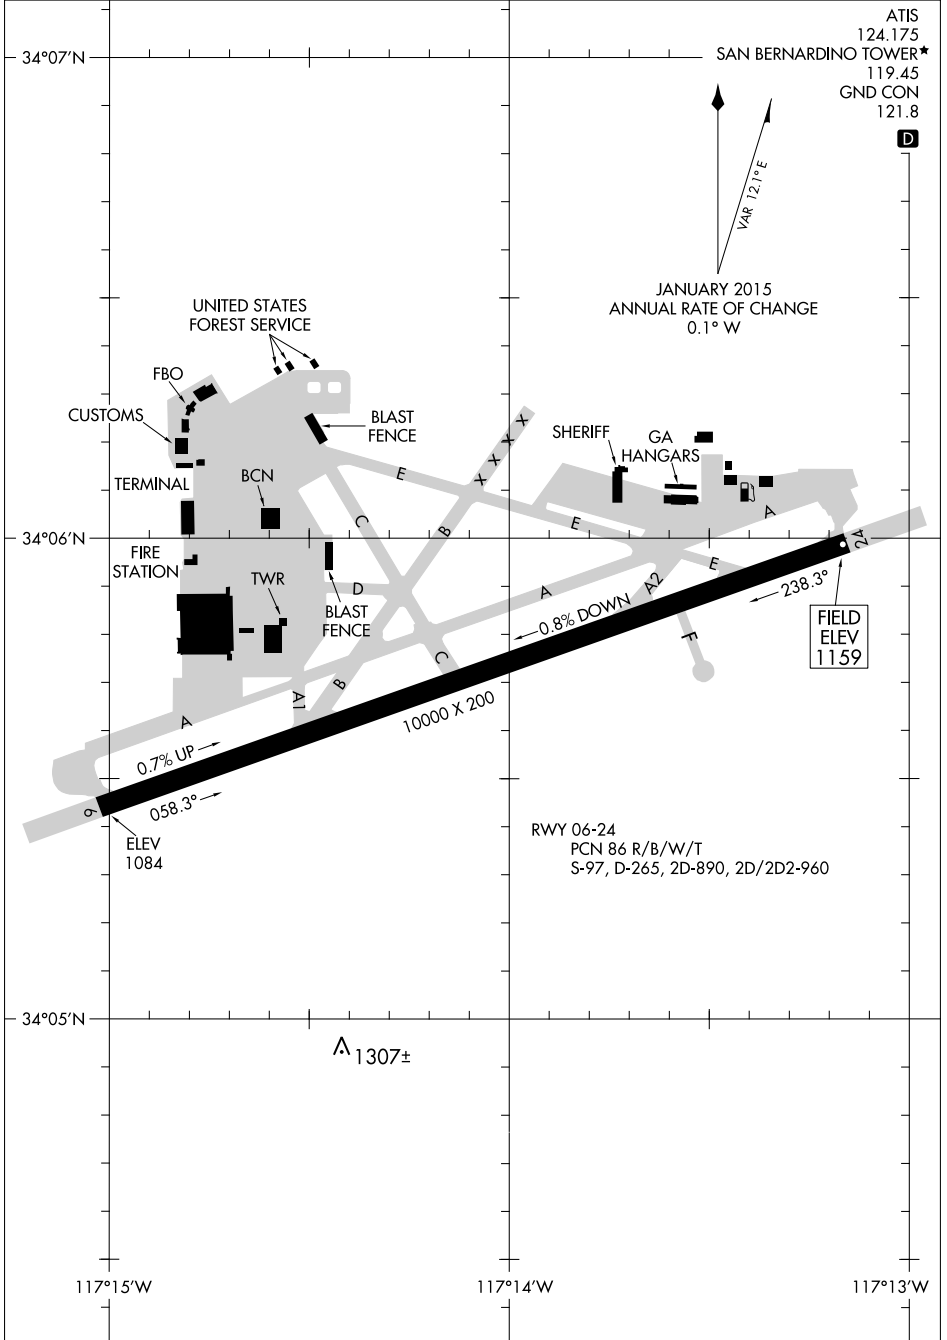

19003

AIRPORT DIAGRAM

AL-547 (FAA)

SAN BERNARDINO INTL (SBD)
SAN BERNARDINO, CALIFORNIA

ATIS 124.175
SAN BERNARDINO TOWER* 119.45
GND CON 121.8

D

JANUARY 2015
ANNUAL RATE OF CHANGE
0.1° W

SW-3, 25 APR 2019 to 23 MAY 2019

SW-3, 25 APR 2019 to 23 MAY 2019

AIRPORT DIAGRAM

19003

SAN BERNARDINO, CALIFORNIA
SAN BERNARDINO INTL (SBD)