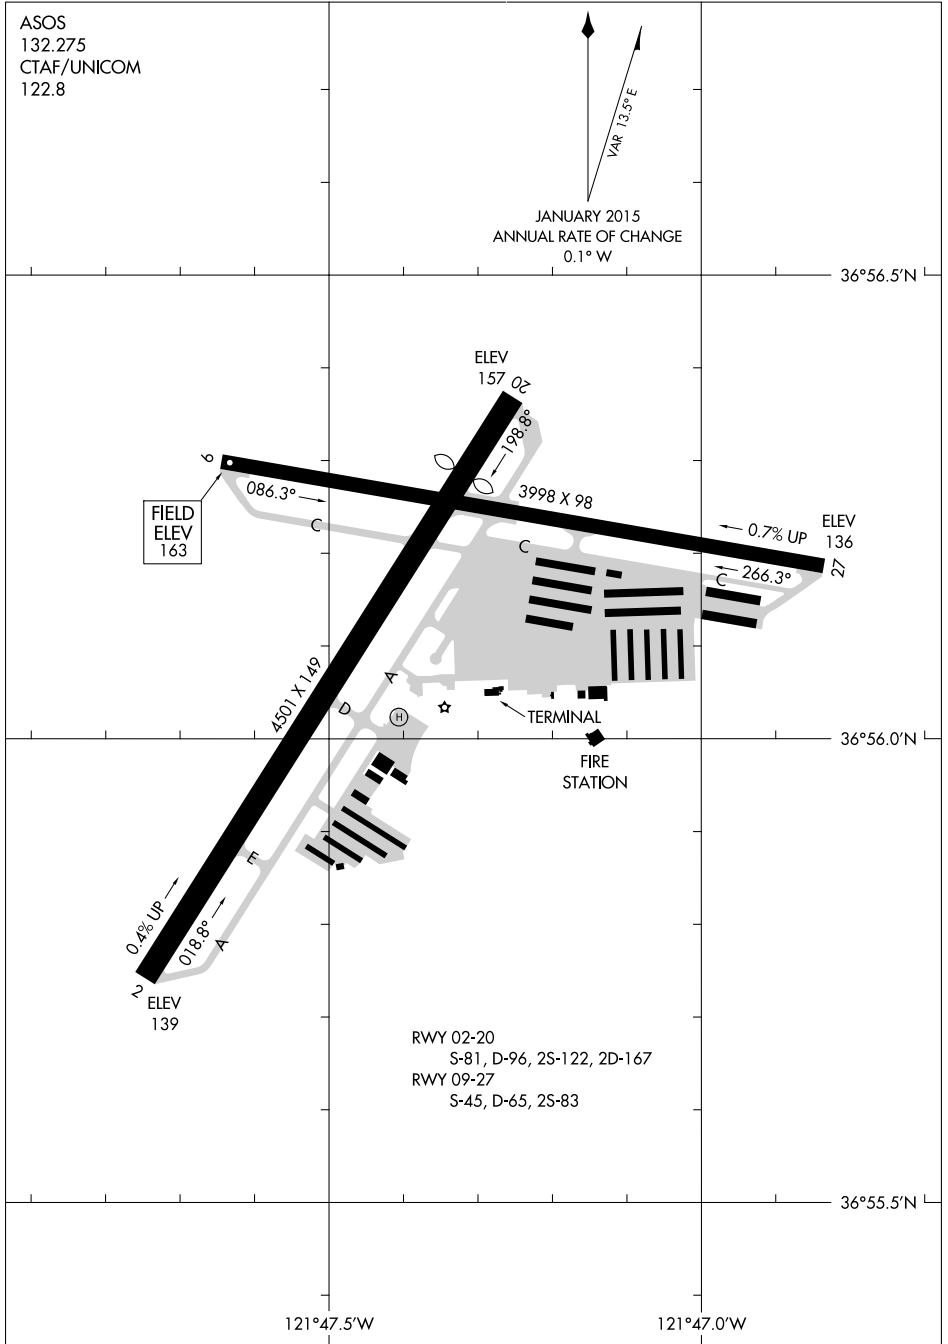

# AIRPORT DIAGRAM

AL-805 (FAA)

WATSONVILLE MUNI (WVI)  
WATSONVILLE, CALIFORNIA

ASOS  
132.275  
CTAF/UNICOM  
122.8

VAR 13.5° E  
JANUARY 2015  
ANNUAL RATE OF CHANGE  
0.1° W

SW-2, 25 APR 2019 to 23 MAY 2019

SW-2, 25 APR 2019 to 23 MAY 2019