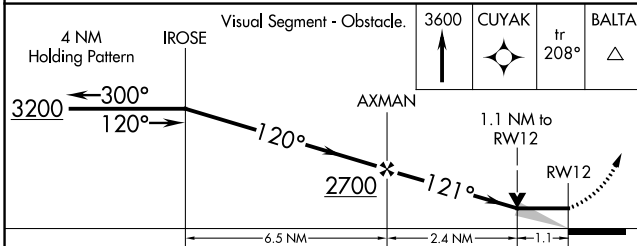

WAAS CH 58124 W12A	APP CRS 121°	Rwy Idg TDZE Apt Elev	3600 1542 1549

RNAV (GPS) RWY 12

RUGBY MUNI (RUG)

⚠ DME/DME RNP-0.3 NA. When local altimeter setting not received, use Devils Lake altimeter setting and increase all MDA 140 feet, increase LP and LNAV Cat C visibility 3/8 mile and Circling Cat C visibility 1/2 mile.

MISSED APPROACH: Climb to 3600 direct CUYAK and on track 208° to BALTA and hold.

AWOS-3 118.475	MINNEAPOLIS CENTER 127.6 279.6	GRAND FORKS RADIO 122.2	UNICOM 122.8 (CTAF)

CATEGORY	A	B	C	D
LP MDA	1900-1	358 (400-1)		NA
LNAV MDA	1920-1	378 (400-1)	1920-1 1/8 378 (400-1 1/8)	NA
CIRCLING	2000-1 451 (500-1)	2160-1 611 (700-1)	2160-1 3/4 611 (700-1 3/4)	NA

NC-1, 25 APR 2019 to 23 MAY 2019

NC-1, 25 APR 2019 to 23 MAY 2019