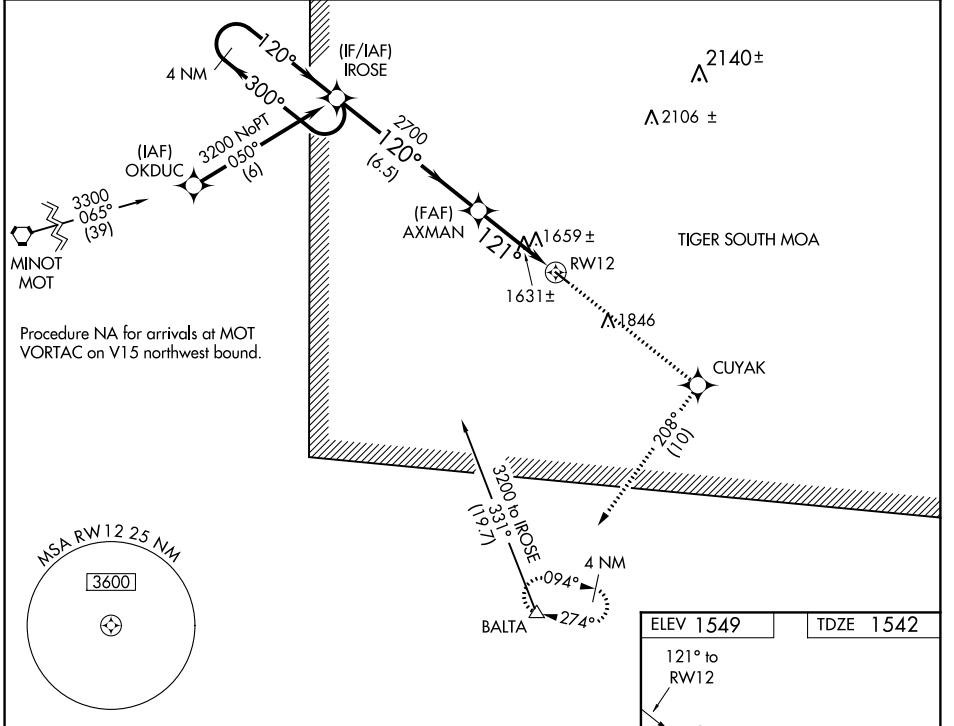

WAAS CH <b>58124</b> <b>W12A</b>	APP CRS <b>121°</b>	Rwy Idg TDZE Apt Elev	<b>3600</b> <b>1542</b> <b>1549</b>
--	------------------------	-----------------------------	---

# RNAV (GPS) RWY 12

RUGBY MUNI (RUG)

**⚠** DME/DME RNP-0.3 NA. When local altimeter setting not received, use Devils Lake altimeter setting and increase all MDA 140 feet, increase LP and LNAV Cat C visibility 3/8 mile and Circling Cat C visibility 1/2 mile.

MISSED APPROACH: Climb to 3600 direct CUYAK and on track 208° to BALTA and hold.

AWOS-3 <b>118.475</b>	MINNEAPOLIS CENTER <b>127.6 279.6</b>	GRAND FORKS RADIO <b>122.2</b>	UNICOM <b>122.8 (CTAF)</b>
--------------------------	--	-----------------------------------	-------------------------------

CATEGORY	A	B	C	D
LP MDA	1900-1	358 (400-1)		NA
LNAV MDA	1920-1	378 (400-1)	1920-1 1/8 378 (400-1 1/8)	NA
CIRCLING	2000-1 451 (500-1)	2160-1 611 (700-1)	2160-1 3/4 611 (700-1 3/4)	NA

NC-1, 25 APR 2019 to 23 MAY 2019