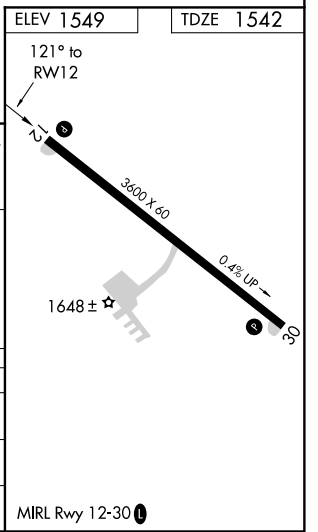

WAAS CH 58124 W12A	APP CRS 121°	Rwy Idg TDZE Apt Elev	3600 1542 1549

RNAV (GPS) RWY 12

RUGBY MUNI (RUG)

⚠ DME/DME RNP-0.3 NA. When local altimeter setting not received, use Devils Lake altimeter setting and increase all MDA 140 feet, increase LP and LNAV Cat C visibility 3/8 mile and Circling Cat C visibility 1/2 mile.

MISSED APPROACH: Climb to 3600 direct CUYAK and on track 208° to BALTA and hold.

AWOS-3 118.475	MINNEAPOLIS CENTER 127.6 279.6	GRAND FORKS RADIO 122.2	UNICOM 122.8 (CTAF)

CATEGORY	A	B	C	D
LP MDA	1900-1	358 (400-1)		NA
LNAV MDA	1920-1	378 (400-1)	1920-1 1/8 378 (400-1 1/8)	NA
CIRCLING	2000-1 451 (500-1)	2160-1 611 (700-1)	2160-1 3/4 611 (700-1 3/4)	NA

NC-1, 25 APR 2019 to 23 MAY 2019

NC-1, 25 APR 2019 to 23 MAY 2019