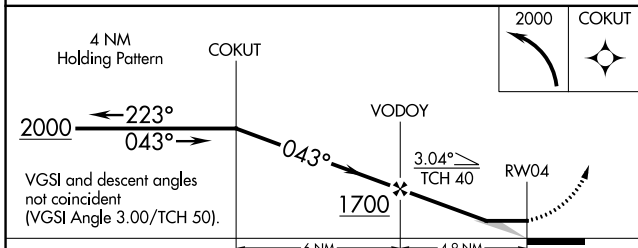

MISSED APPROACH: Climbing left turn to 2000 direct COKUT and hold.

POLK APP CON
125.4 302.2

CTAF
122.9

SC-4, 25 APR 2019 to 23 MAY 2019

SC-4, 25 APR 2019 to 23 MAY 2019

ELEV 79	TDZE 77
---------	---------

CATEGORY	A	B	C	D
LNAV MDA	680-1	603 (700-1)		NA
CIRCLING	760-1	681 (700-1)		NA