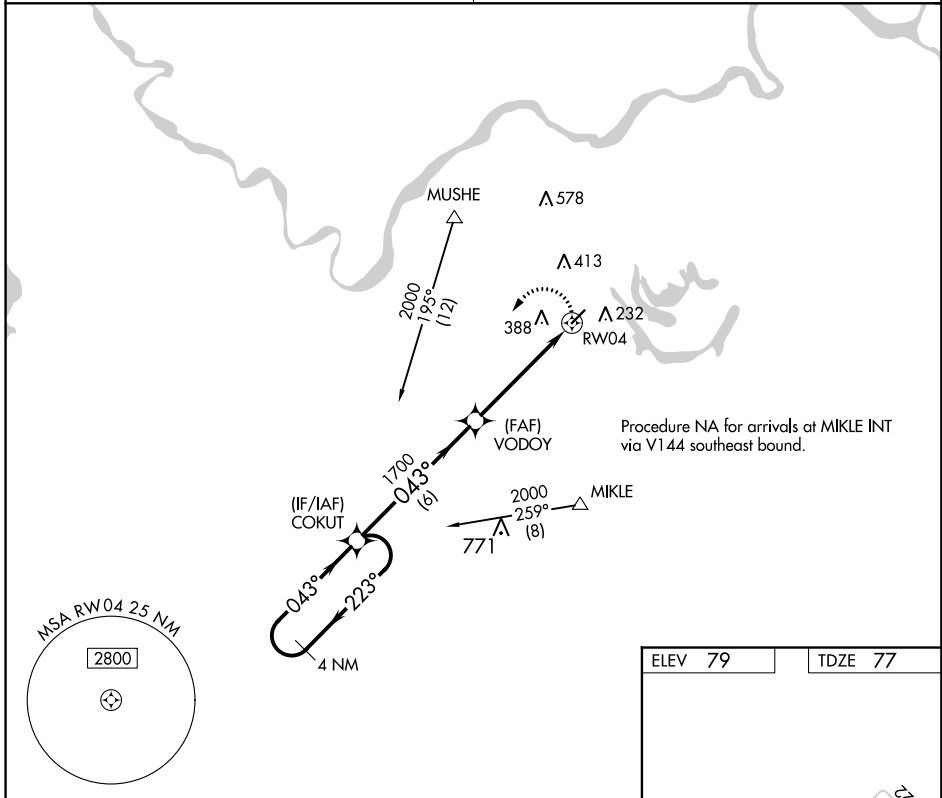

APP CRS 043°	Rwy Idg 3799 TDZE 77 Apt Elev 79
------------------------	---

RNAV (GPS) RWY 4

MARKSVILLE MUNI (MKV)

NA DME/DME RNP-0.3 NA. Use Ester Rgnl altimeter setting. If not received, use Alexandria Intl altimeter setting. When neither is received, procedure NA.

MISSED APPROACH: Climbing left turn to 2000 direct COKUT and hold.

POLK APP CON
125.4 302.2

CTAF
122.9

SC-4, 25 APR 2019 to 23 MAY 2019

SC-4, 25 APR 2019 to 23 MAY 2019

ELEV 79	TDZE 77
---------	---------

CATEGORY	A	B	C	D
LNAV MDA	680-1	603 (700-1)		NA
CIRCLING	760-1	681 (700-1)		NA

MIRL Rwy 4-22
REIL Rws 4 and 22