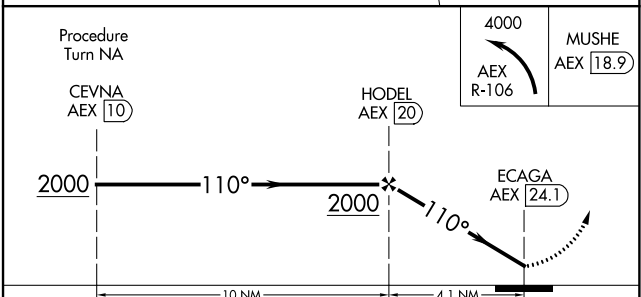

VORTAC AEX 116.1 Chan 108	APP CRS 110°	Rwy Idg TDZE Apt Elev N/A N/A 79
---	------------------------	--

VOR/DME-A

MARKSVILLE MUNI (MKV)

NA Use Esler Rgnl altimeter setting. When not received, use Alexandria Intl altimeter setting. When neither is received, procedure NA.

MISSED APPROACH: Climbing left turn to 4000 via AEX R-106 to MUSHE INT/AEX 18.9 DME and hold.

POLK APP CON 125.4 302.2	CTAF 122.9
------------------------------------	----------------------

CATEGORY	A	B	C	D
CIRCLING	760-1 681 (700-1)	760-1¼ 681 (700-1¼)	NA	