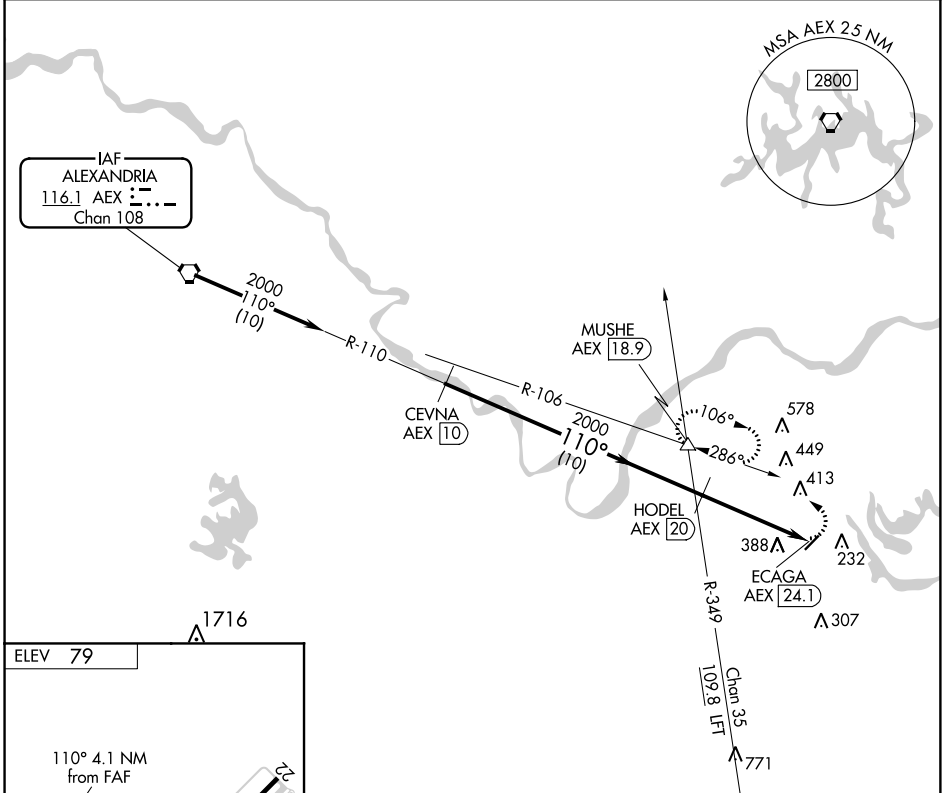

VORTAC AEX 116.1 Chan 108	APP CRS 110°	Rwy Idg TDZE Apt Elev N/A N/A 79
---	------------------------	--

VOR/DME-A

MARKSVILLE MUNI (MKV)

NA Use Esler Rgnl altimeter setting. When not received, use Alexandria Intl altimeter setting. When neither is received, procedure NA.

MISSED APPROACH: Climbing left turn to 4000 via AEX R-106 to MUSHE INT/AEX 18.9 DME and hold.

POLK APP CON 125.4 302.2	CTAF 122.9
------------------------------------	----------------------

CATEGORY	A	B	C	D
CIRCLING	760-1 681 (700-1)	760-1¼ 681 (700-1¼)	NA	

SC-4, 25 APR 2019 to 23 MAY 2019

SC-4, 25 APR 2019 to 23 MAY 2019