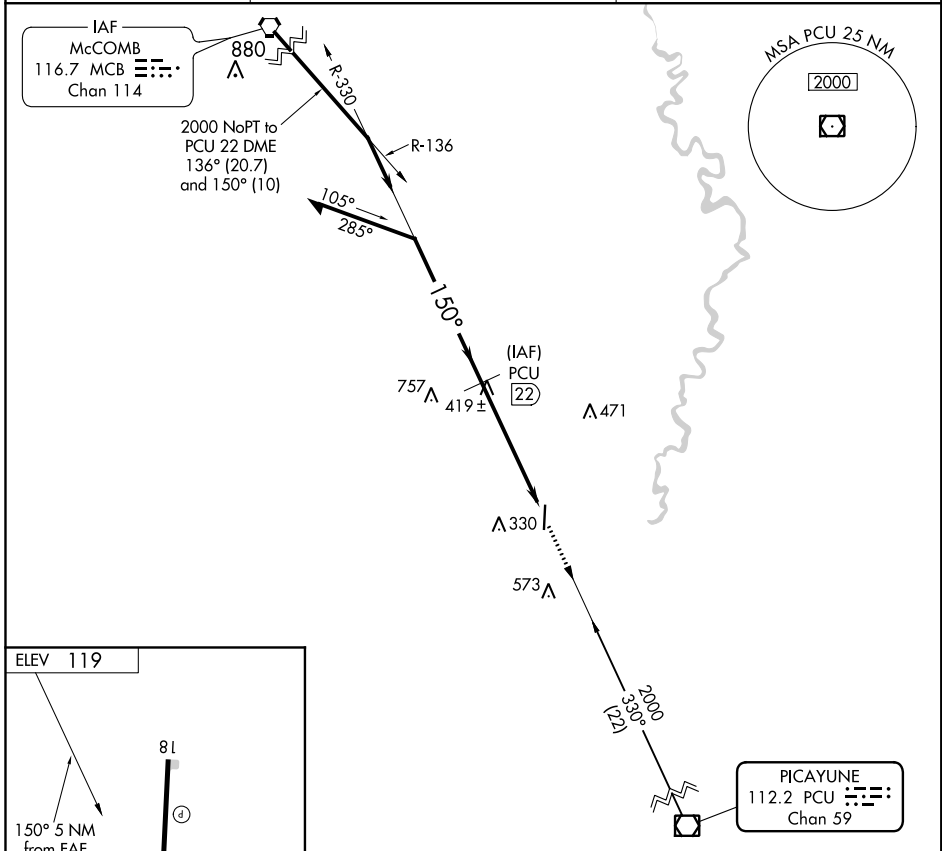

PCU VOR/DME 112.2 Chan 59	APP CRS 150°	Rwy Idg TDZE Apt Elev	N/A N/A 119
---	------------------------	-----------------------------	--

VOR/DME-A

GEORGE R CARR MEMORIAL AIR FIELD (B.X.A)

<p>▽ NA</p> <p>If local altimeter setting not received; use New Orleans Lakefront altimeter setting and increase all MDAs 220 feet.</p>	<p>MISSED APPROACH: Climb to 2000 direct PCU VOR/DME.</p>
--	---

<p>AWOS-3PT 118.025</p>	<p>HOUSTON CENTER 126.8 327.8</p>	<p>UNICOM 122.8 (CTAF) 0</p>
------------------------------------	--	---

CATEGORY	A	B	C	D
CIRCLING	680-1	561 (600-1)	720-1 ³ / ₄ 601 (700-1 ³ / ₄)	NA

SC-4, 25 APR 2019 to 23 MAY 2019

SC-4, 25 APR 2019 to 23 MAY 2019