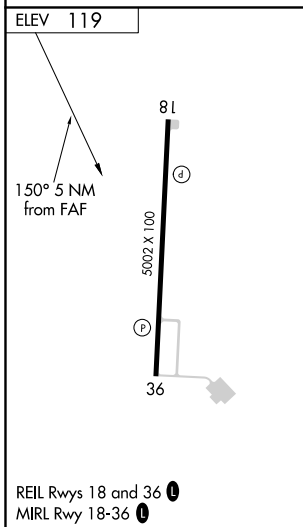

PCU VOR/DME 112.2 Chan 59	APP CRS 150°	Rwy Idg TDZE Apt Elev	N/A N/A 119
---	------------------------	-----------------------------	--

VOR/DME-A

GEORGE R CARR MEMORIAL AIR FIELD (B.X.A)

<p>▽ NA</p> <p>If local altimeter setting not received; use New Orleans Lakefront altimeter setting and increase all MDAs 220 feet.</p>	<p>MISSED APPROACH: Climb to 2000 direct PCU VOR/DME.</p>
--	---

<p>AWOS-3PT 118.025</p>	<p>HOUSTON CENTER 126.8 327.8</p>	<p>UNICOM 122.8 (CTAF) 0</p>
------------------------------------	--	---

CATEGORY	A	B	C	D
CIRCLING	680-1	561 (600-1)	720-1 ³ / ₄ 601 (700-1 ³ / ₄)	NA