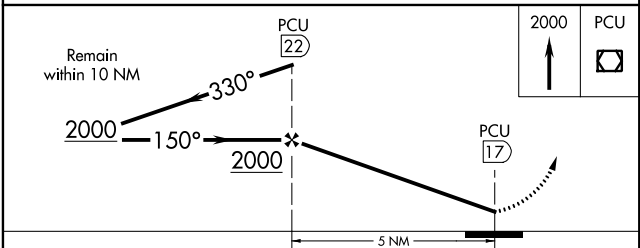

PCU VOR/DME 112.2 Chan 59	APP CRS 150°	Rwy Idg TDZE Apt Elev	N/A N/A 119

VOR/DME-A

GEORGE R CARR MEMORIAL AIR FIELD (B.X.A)

▽ NA If local altimeter setting not received; use New Orleans Lakefront altimeter setting and increase all MDAs 220 feet.	MISSED APPROACH: Climb to 2000 direct PCU VOR/DME.

AWOS-3PT 118.025	HOUSTON CENTER 126.8 327.8	UNICOM 122.8 (CTAF) 0

CATEGORY	A	B	C	D
CIRCLING	680-1	561 (600-1)	720-1³/₄ 601 (700-1³/₄)	NA

SC-4, 25 APR 2019 to 23 MAY 2019

SC-4, 25 APR 2019 to 23 MAY 2019