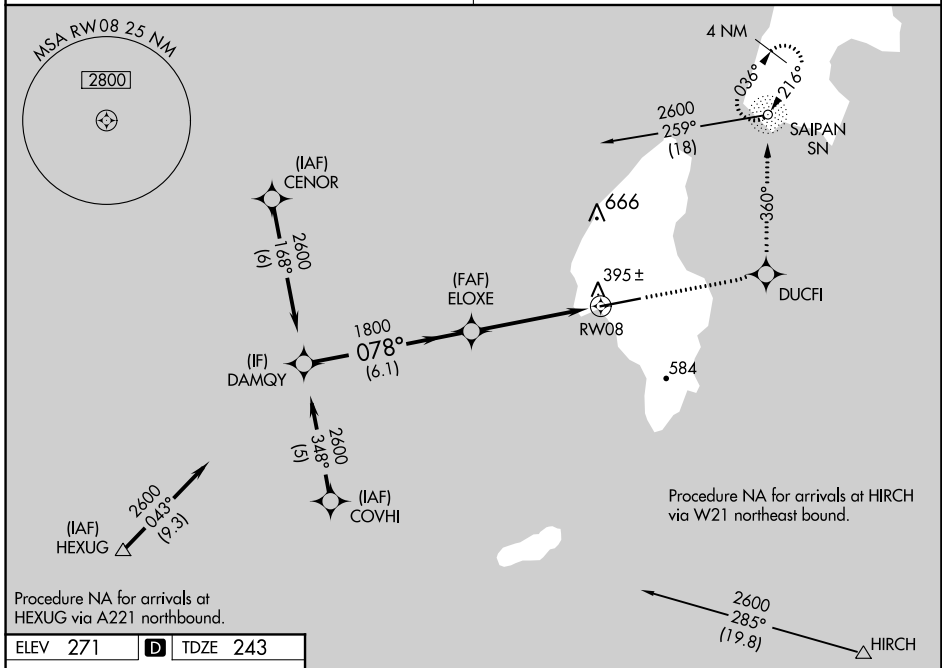

APP CRS 078°	Rwy Idg 8600
	TDZE 243
	Apt Elev 271

RNAV (GPS) RWY 8

TINIAN INTL (TNI)(PGWT)

▼ DME/DME RNP-0.3 NA. Obtain local altimeter setting on CTAF;
▲ when not received, use Saipan altimeter setting.
 VDP NA when using Saipan altimeter setting.

MISSED APPROACH: Climb to 2800 direct DUCFI and via 360° track to SN NDB and hold, continue climb-in-hold to 2800.

GUAM APP CON
118.4 290.5

SAIPAN RADIO
123.6 (CTAF) 0

PAC, 25 APR 2019 to 20 JUN 2019

PAC, 25 APR 2019 to 20 JUN 2019

ELEV 271	D	TDZE 243
----------	----------	----------

CATEGORY	A	B	C	D
LNAV MDA	660-1	417 (400-1)	660-1½	417 (400-1½)
CIRCLING	760-1	489 (500-1)	800-1½ 529 (600-1½)	960-2½ 689 (700-2½)
SAIPAN ALTIMETER SETTING MINIMUMS				
LNAV MDA	680-1	437 (500-1)	680-1½ 437 (500-1½)	680-1½ 437 (500-1½)
CIRCLING	800-1	529 (600-1)	840-1½ 569 (600-1½)	1000-2½ 729 (800-2½)