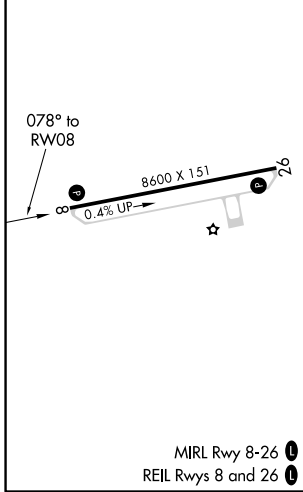

MISSED APPROACH: Climb to 2800 direct DUCFI and via 360° track to SN NDB and hold, continue climb-in-hold to 2800.

GUAM APP CON
118.4 290.5

SAIPAN RADIO
123.6 (CTAF) 0

PAC, 25 APR 2019 to 20 JUN 2019

PAC, 25 APR 2019 to 20 JUN 2019

ELEV 271	D	TDZE 243
----------	----------	----------

CATEGORY	A	B	C	D
LNAV MDA	660-1	417 (400-1)	660-1½	417 (400-1½)
CIRCLING	760-1	489 (500-1)	800-1½ 529 (600-1½)	960-2½ 689 (700-2½)
SAIPAN ALTIMETER SETTING MINIMUMS				
LNAV MDA	680-1	437 (500-1)	680-1½ 437 (500-1½)	680-1½ 437 (500-1½)
CIRCLING	800-1	529 (600-1)	840-1½ 569 (600-1½)	1000-2½ 729 (800-2½)