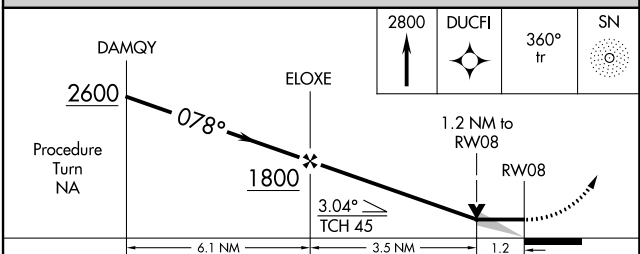

MISSED APPROACH: Climb to 2800 direct DUCFI and via 360° track to SN NDB and hold, continue climb-in-hold to 2800.

GUAM APP CON
118.4 290.5

SAIPAN RADIO
123.6 (CTAF) 0

PAC, 25 APR 2019 to 20 JUN 2019

PAC, 25 APR 2019 to 20 JUN 2019

ELEV 271	D	TDZE 243
----------	----------	----------

CATEGORY	A	B	C	D
LNAV MDA	660-1	417 (400-1)	660-1½	417 (400-1½)
CIRCLING	760-1	489 (500-1)	800-1½ 529 (600-1½)	960-2½ 689 (700-2½)
SAIPAN ALTIMETER SETTING MINIMUMS				
LNAV MDA	680-1	437 (500-1)	680-1½ 437 (500-1½)	680-1½ 437 (500-1½)
CIRCLING	800-1	529 (600-1)	840-1½ 569 (600-1½)	1000-2½ 729 (800-2½)