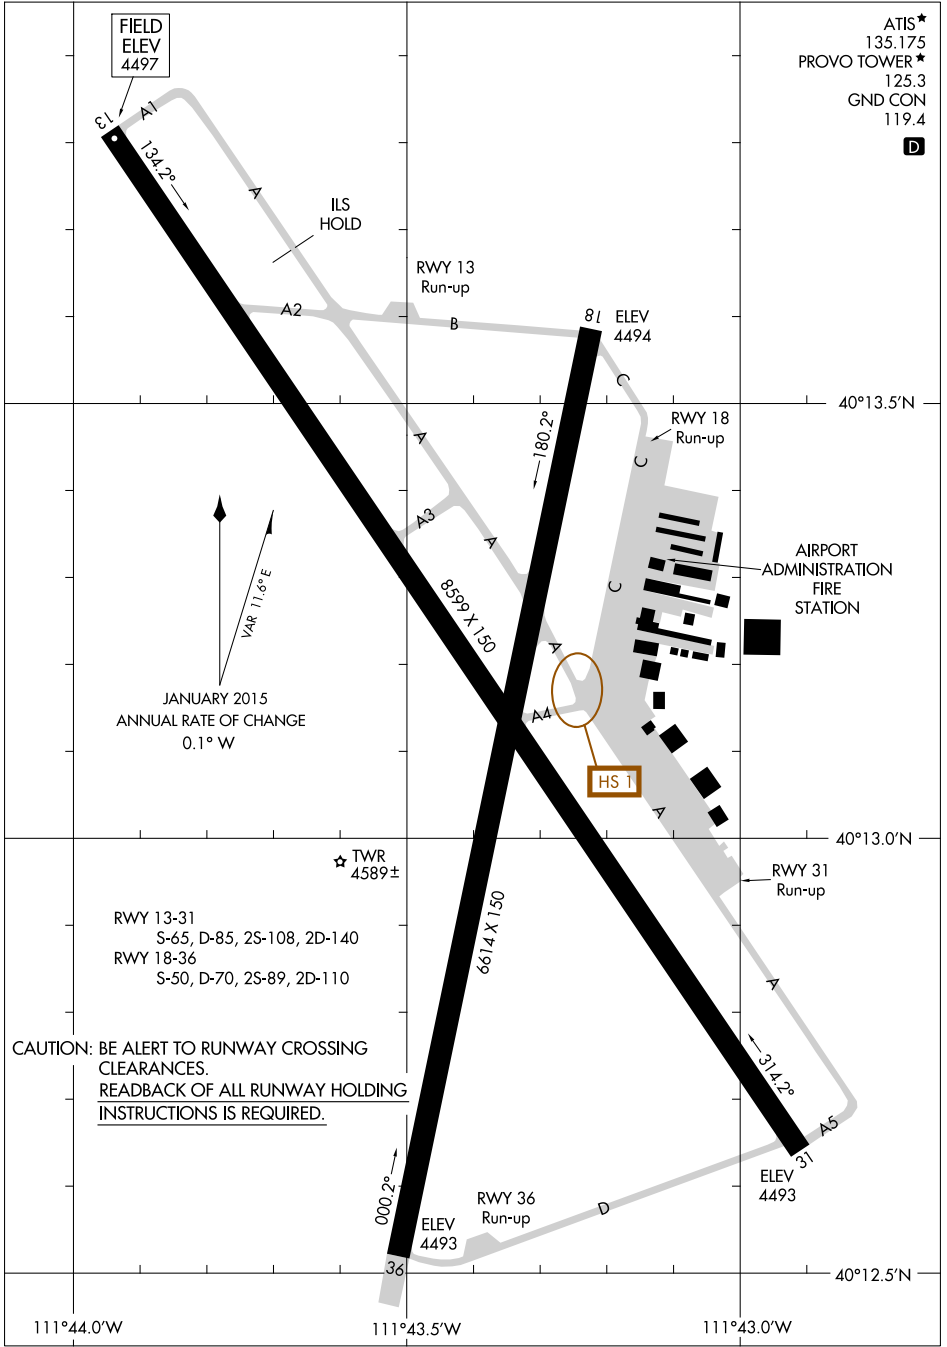

18312

AIRPORT DIAGRAM

AL-683 (FAA)

PROVO MUNI (PVU)
PROVO, UTAH

SW-4, 23 MAY 2019 to 20 JUN 2019

SW-4, 23 MAY 2019 to 20 JUN 2019

CAUTION: BE ALERT TO RUNWAY CROSSING CLEARANCES.
READBCK OF ALL RUNWAY HOLDING INSTRUCTIONS IS REQUIRED.

AIRPORT DIAGRAM

18312

PROVO, UTAH
PROVO MUNI (PVU)