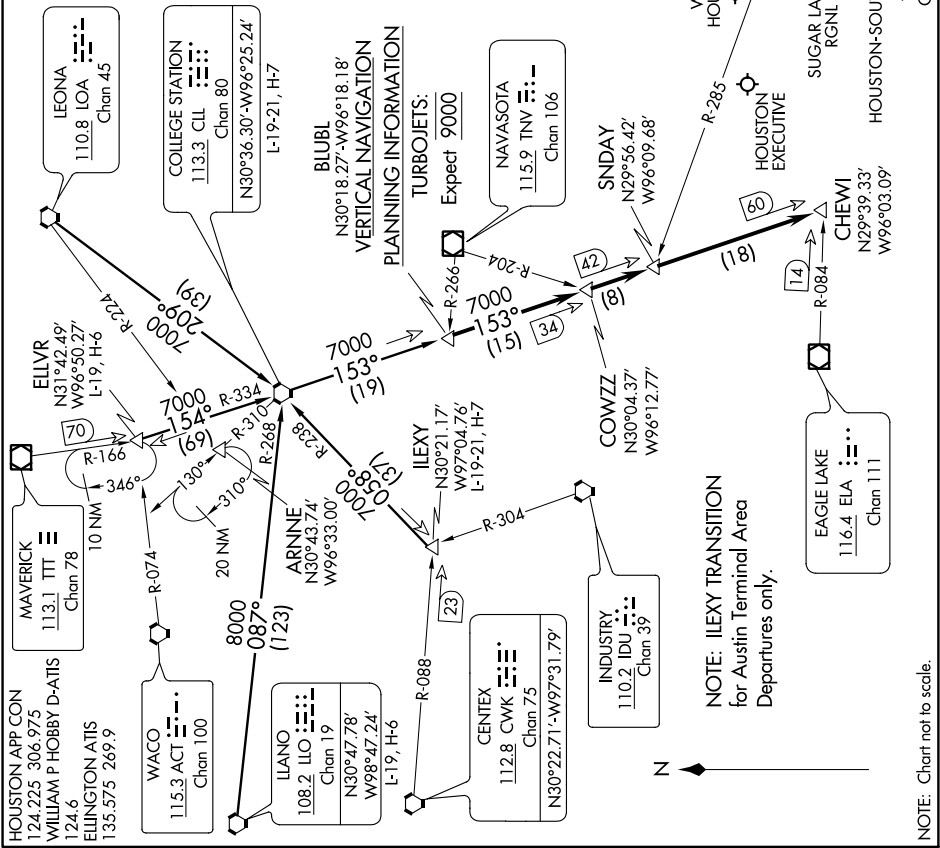

BLUBELL THREE ARRIVAL

HOUSTON, TEXAS

SC-5, 15 AUG 2019 to 12 SEP 2019

ARRIVAL ROUTE DESCRIPTION

ELLVR TRANSITION (ELLVR.BLUBL3): From over ELLVR INT via CLL R-334 to CLL VORTAC, then on CLL R-153 to BLUBL INT. Thence . . . .

COLLEGE STATION TRANSITION (CLL.BLUBL3): From over CLL VORTAC on CLL R-153 to BLUBL INT. Thence . . . .

LEONA TRANSITION (LOA.BLUBL3): From over LOA VORTAC on R-209 to CLL VORTAC, then on CLL R-153 to BLUBL INT. Thence . . . .

IILEXY TRANSITION (IILEXY.BLUBL3): From over IILEXY INT via CLL R-238 to CLL VORTAC, then on CLL R-153 to BLUBL INT. Thence . . . .

ILANO TRANSITION (ILO.BLUBL3): From over ILO VORTAC on ILO R-087 via CLL R-268 to CLL VORTAC, then on CLL R-153 to BLUBL INT. Thence . . . .

From over BLUBL INT on CLL R-153 to COWZZ INT, to SUNDAY INT, to CHEWI INT. Expect vectors to final approach course at or prior to CHEWI INT.

SC-5, 15 AUG 2019 to 12 SEP 2019

BLUBELL THREE ARRIVAL

HOUSTON, TEXAS

NOTE: Chart not to scale.