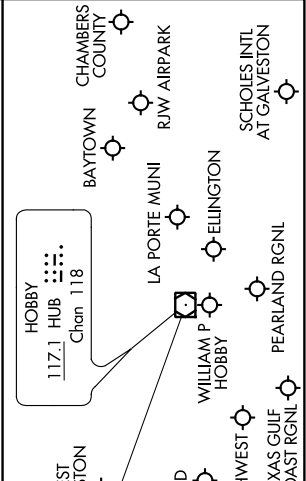

BLUBELL THREE ARRIVAL

HOUSTON, TEXAS

SC-5, 15 AUG 2019 to 12 SEP 2019

ARRIVAL ROUTE DESCRIPTION

ELLVR TRANSITION (ELLVR.BLUBL3): From over ELLVR INT via CLL R-334 to CLL VORTAC, then on CLL R-153 to BLUBL INT. Thence . . . .

COLLEGE STATION TRANSITION (CLL.BLUBL3): From over CLL VORTAC on CLL R-153 to BLUBL INT. Thence . . . .

LEONA TRANSITION (LOA.BLUBL3): From over LOA VORTAC on R-209 to CLL VORTAC, then on CLL R-153 to BLUBL INT. Thence . . . .

IILEXY TRANSITION (IILEXY.BLUBL3): From over IILEXY INT via CLL R-238 to CLL VORTAC, then on CLL R-153 to BLUBL INT. Thence . . . .

ILANO TRANSITION (ILO.BLUBL3): From over ILO VORTAC on ILO R-087 via CLL R-268 to CLL VORTAC, then on CLL R-153 to BLUBL INT. Thence . . . .

From over BLUBL INT on CLL R-153 to COWZZ INT, to SUNDAY INT, to CHEWI INT. Expect vectors to final approach course at or prior to CHEWI INT.

SC-5, 15 AUG 2019 to 12 SEP 2019

BLUBELL THREE ARRIVAL

HOUSTON, TEXAS

NOTE: Chart not to scale.