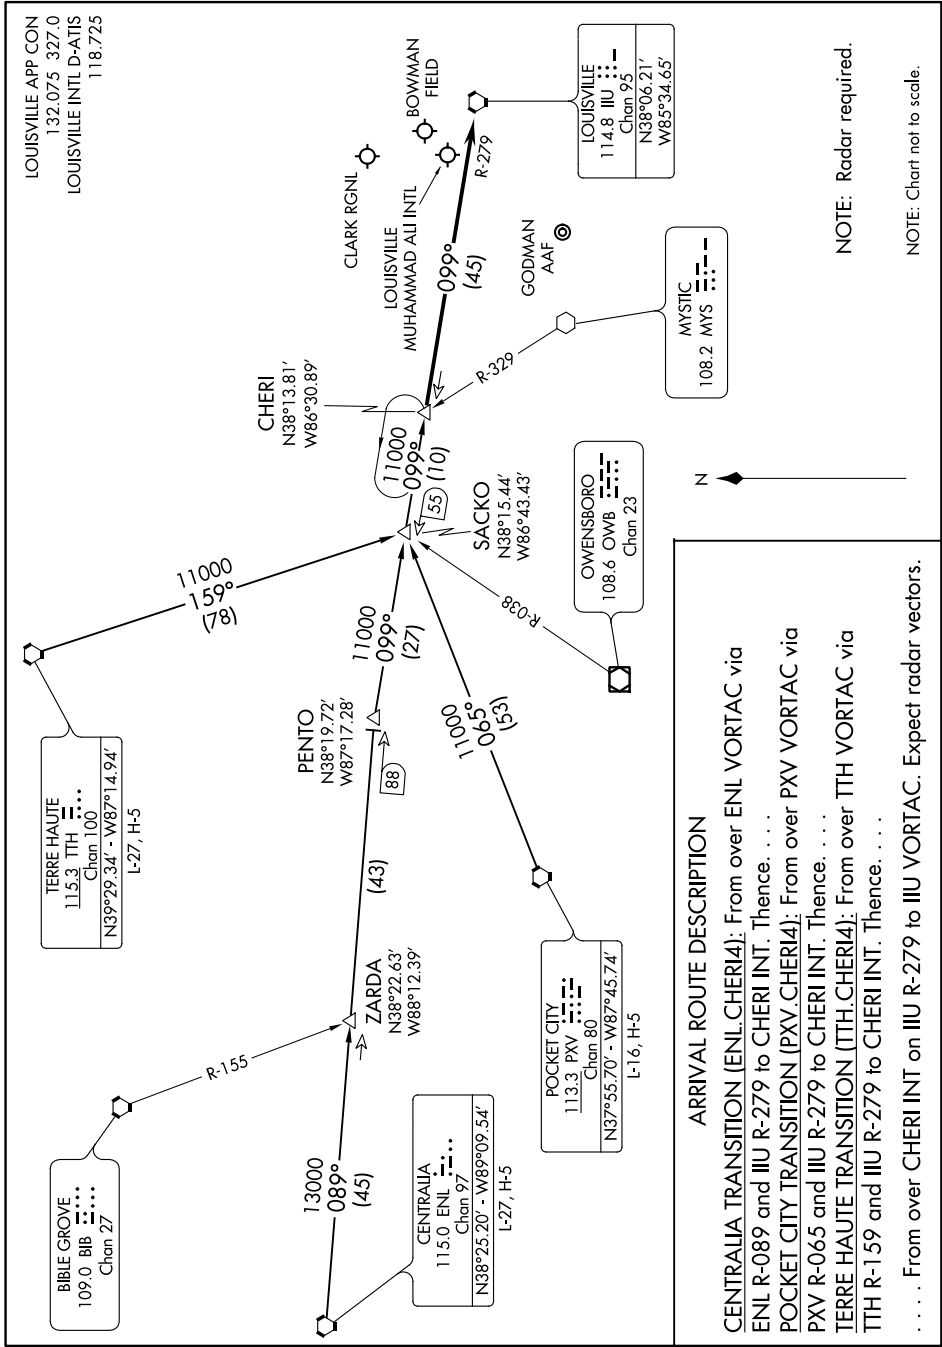

CHERI FOUR ARRIVAL

LOUISVILLE, KENTUCKY

SE-1, 15 AUG 2019 to 12 SEP 2019

CHERI FOUR ARRIVAL

(CHERI.CHERI4) 15AUG19

LOUISVILLE, KENTUCKY

SE-1, 15 AUG 2019 to 12 SEP 2019