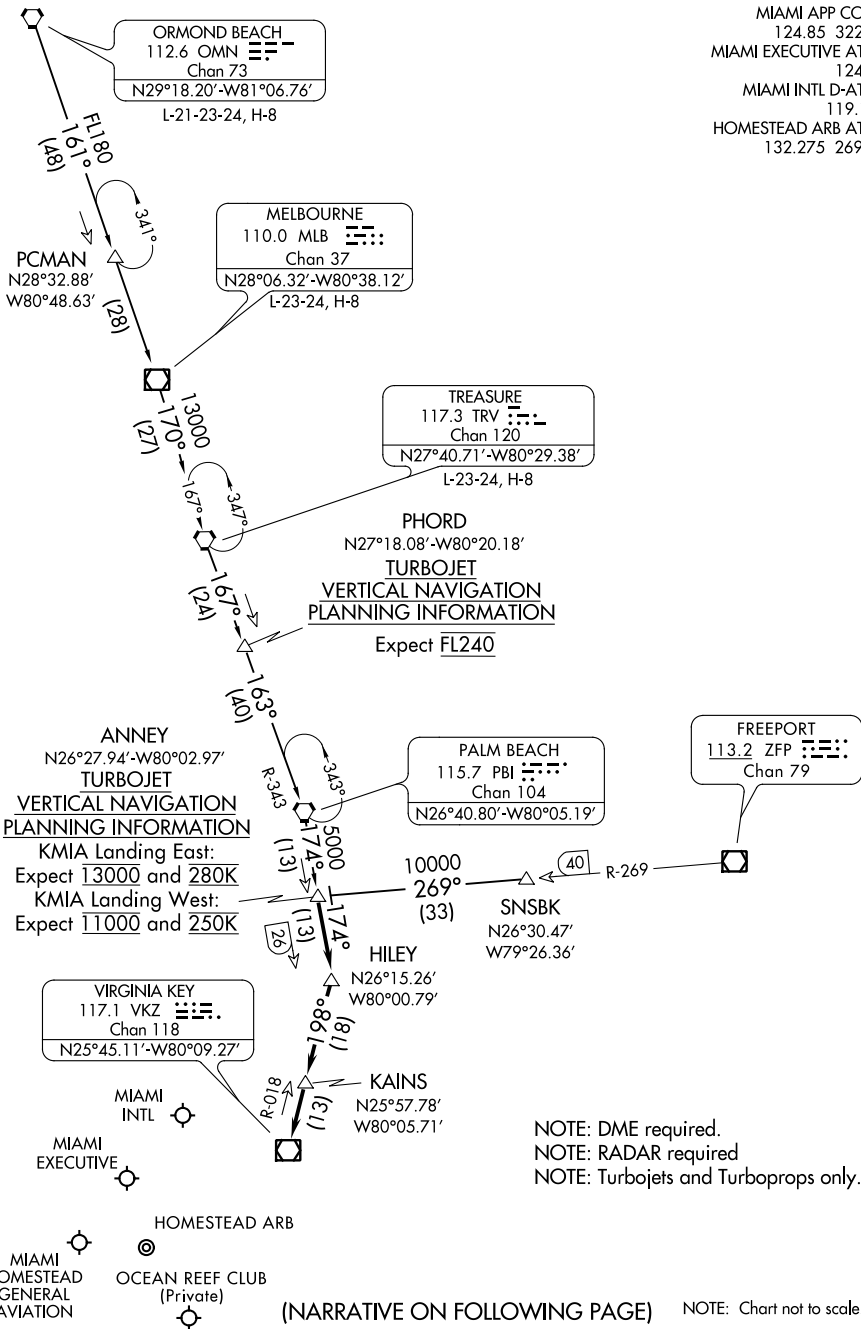

ANNEY FOUR ARRIVAL

MIAMI, FLORIDA

MIAMI APP CON
124.85 322.3
MIAMI EXECUTIVE ATIS
124.0
MIAMI INTL D-ATIS
119.15
HOMESTEAD ARB ATIS
132.275 269.9

SE-3, 15 AUG 2019 to 12 SEP 2019

SE-3, 15 AUG 2019 to 12 SEP 2019

(NARRATIVE ON FOLLOWING PAGE)

NOTE: Chart not to scale.

ANNEY FOUR ARRIVAL

(ANNEY.ANNEY4) 07DEC17

MIAMI, FLORIDA