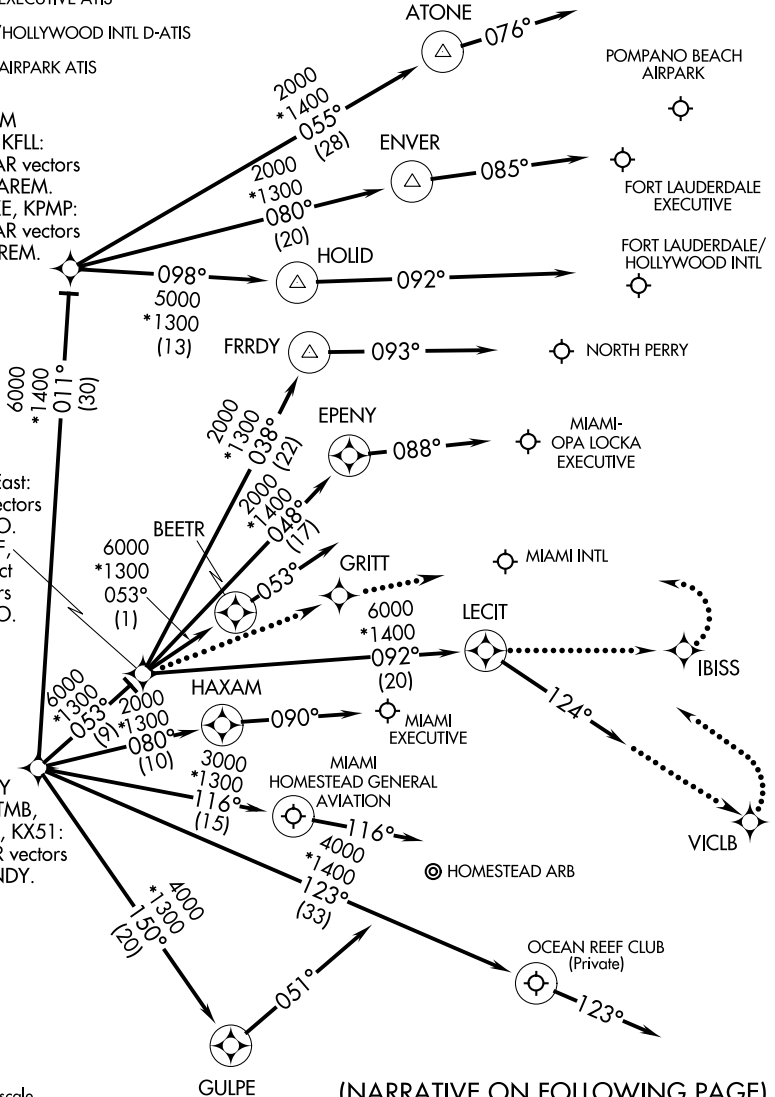

CURSO FIVE ARRIVAL (RNAV) Arrival Routes

MIAMI APP CON
124.85 322.3
MIAMI INTL D-ATIS
119.15
NORTH PERRY ATIS
135.475
MIAMI-OPA LOCKA EXECUTIVE ATIS
125.9
MIAMI EXECUTIVE ATIS
124.0
HOMESTEAD ARB ATIS
132.275 269.9
FORT LAUDERDALE EXECUTIVE ATIS
119.85
FORT LAUDERDALE/HOLLYWOOD INTL D-ATIS
135.0
POMPANO BEACH AIRPARK ATIS
120.55

NOTE: RADAR required.
NOTE: RNAV 1.
NOTE: DME/DME/IRU or GPS required.

JAREM
Landing KFL:
Expect RADAR vectors
prior to JAREM.
Landing KFXE, KPMP:
Expect RADAR vectors
after JAREM.

JODPO
KMIA Landing East:
Expect RADAR vectors
prior to JODPO.
Landing KOPF,
KHWO: Expect
RADAR vectors
prior to JODPO.

MNNDY
Landing KTMB,
KHST, K07FA, KX51:
Expect RADAR vectors
after MNNDY.

SE-3, 15 AUG 2019 to 12 SEP 2019

SE-3, 15 AUG 2019 to 12 SEP 2019

NOTE: Chart not to scale.

(NARRATIVE ON FOLLOWING PAGE)