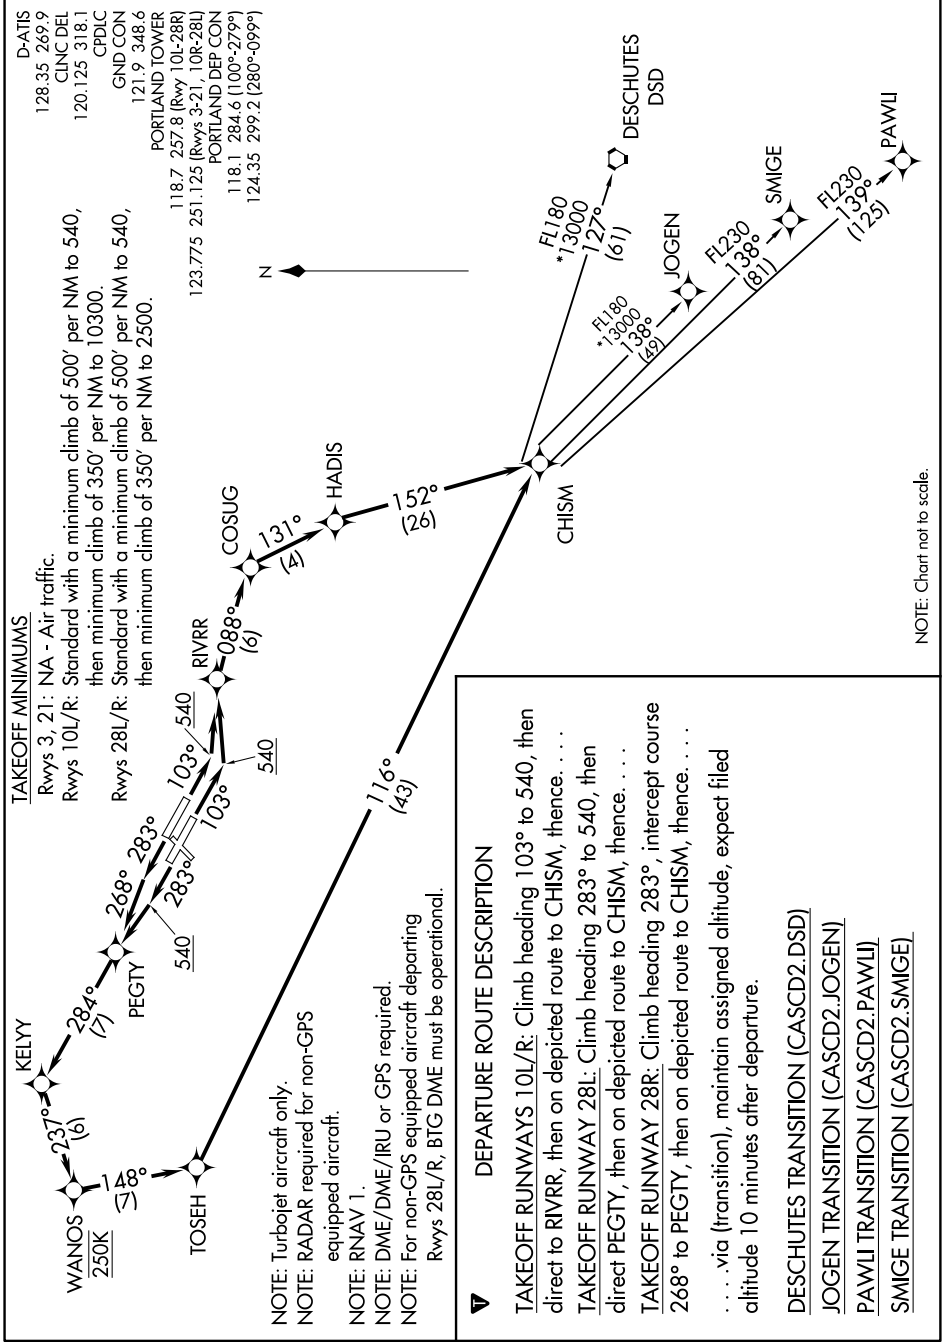

CASCADE TWO DEPARTURE (RNAV)

AL-330 (FAA)

PORTLAND INTL (PDX)
PORTLAND, OREGON

NW-1, 15 AUG 2019 to 12 SEP 2019

CASCADE TWO DEPARTURE (RNAV)

NW-1, 15 AUG 2019 to 12 SEP 2019