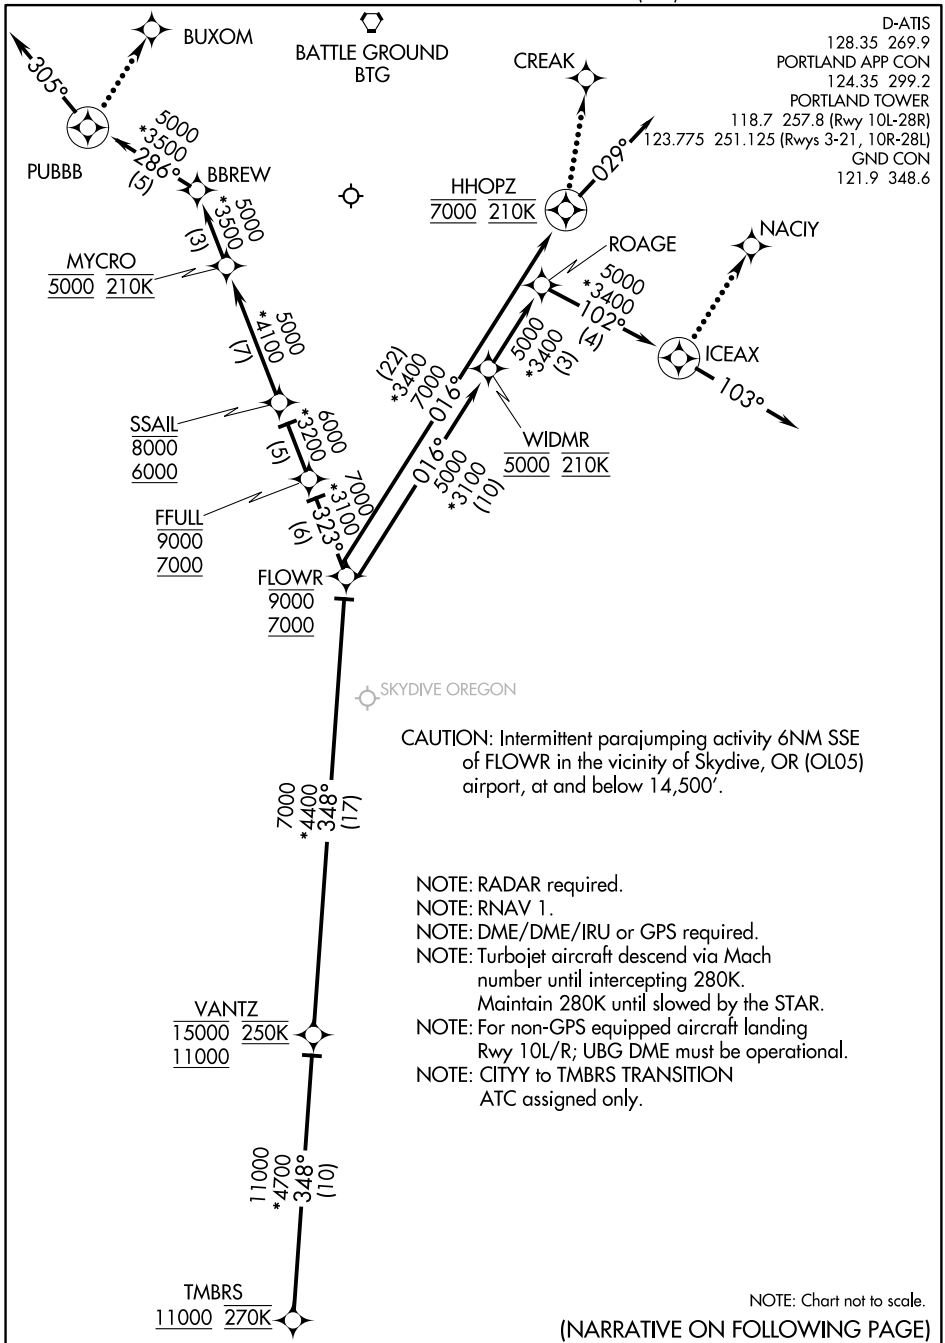

(TMBRS.TMBRS2) 19115

TMBRS TWO ARRIVAL (RNAV) Arrival Routes

AL-330 (FAA)

PORTLAND INTL (PDX)
PORTLAND, OREGON

NW-1, 15 AUG 2019 to 12 SEP 2019

NW-1, 15 AUG 2019 to 12 SEP 2019

NOTE: Chart not to scale.
(NARRATIVE ON FOLLOWING PAGE)

TMBRS TWO ARRIVAL (RNAV) Arrival Routes
(TMBRS.TMBRS2) 25JUN15

PORTLAND, OREGON
PORTLAND INTL (PDX)