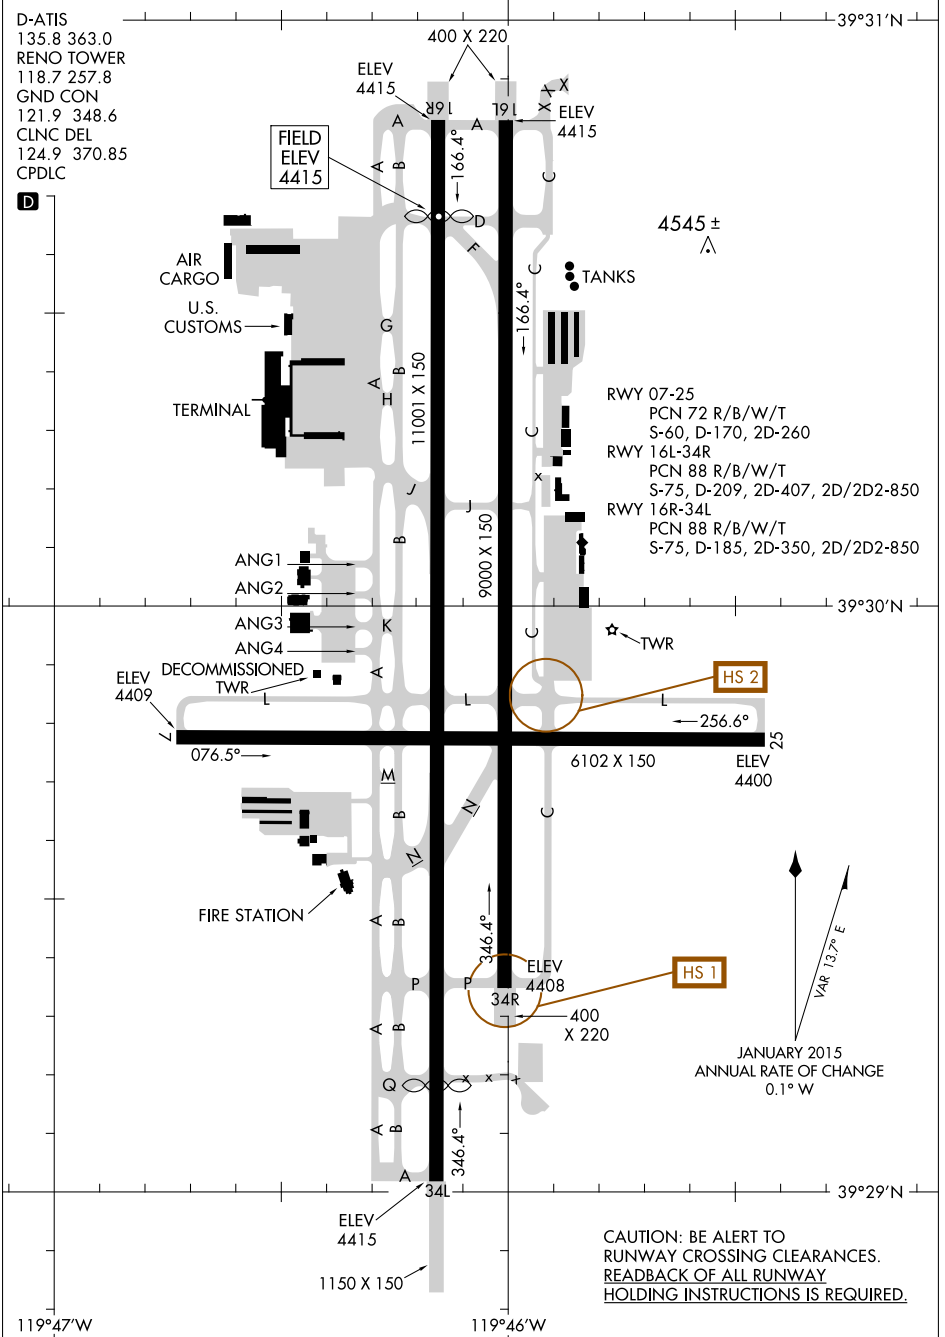

AIRPORT DIAGRAM

RENO/TAHOE INTL (RNO)
RENO, NEVADA

AL-346 (FAA)

D-ATIS
135.8 363.0
RENO TOWER
118.7 257.8
GND CON
121.9 348.6
CLNC DEL
124.9 370.85
CPDLC

D

SW-4, 15 AUG 2019 to 12 SEP 2019

SW-4, 15 AUG 2019 to 12 SEP 2019

AIRPORT DIAGRAM

RENO, NEVADA
RENO/TAHOE INTL (RNO)