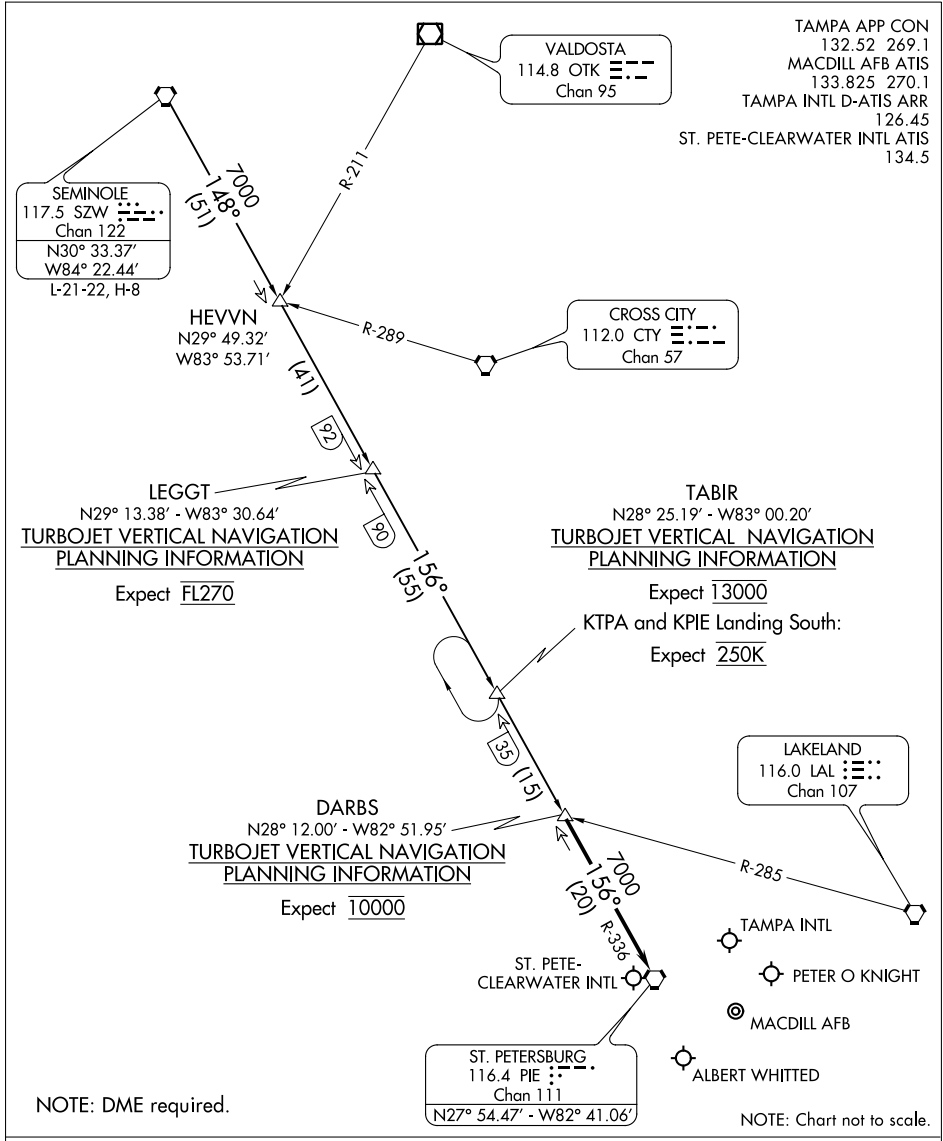

# DARBS THREE ARRIVAL

TAMPA, FLORIDA

SE-3, 15 AUG 2019 to 12 SEP 2019

SE-3, 15 AUG 2019 to 12 SEP 2019

## ARRIVAL ROUTE DESCRIPTION

**SEMINOLE TRANSITION (SZW.DARBS3):** From over SZW VORTAC on SZW R-148 and PIE R-336 to DARBS INT. Thence. . . .

. . . .from over DARBS INT on PIE R-336 to PIE VORTAC. Expect RADAR vectors to final approach course.

**LOST COMMUNICATIONS:** STANDARD.

# DARBS THREE ARRIVAL

TAMPA, FLORIDA