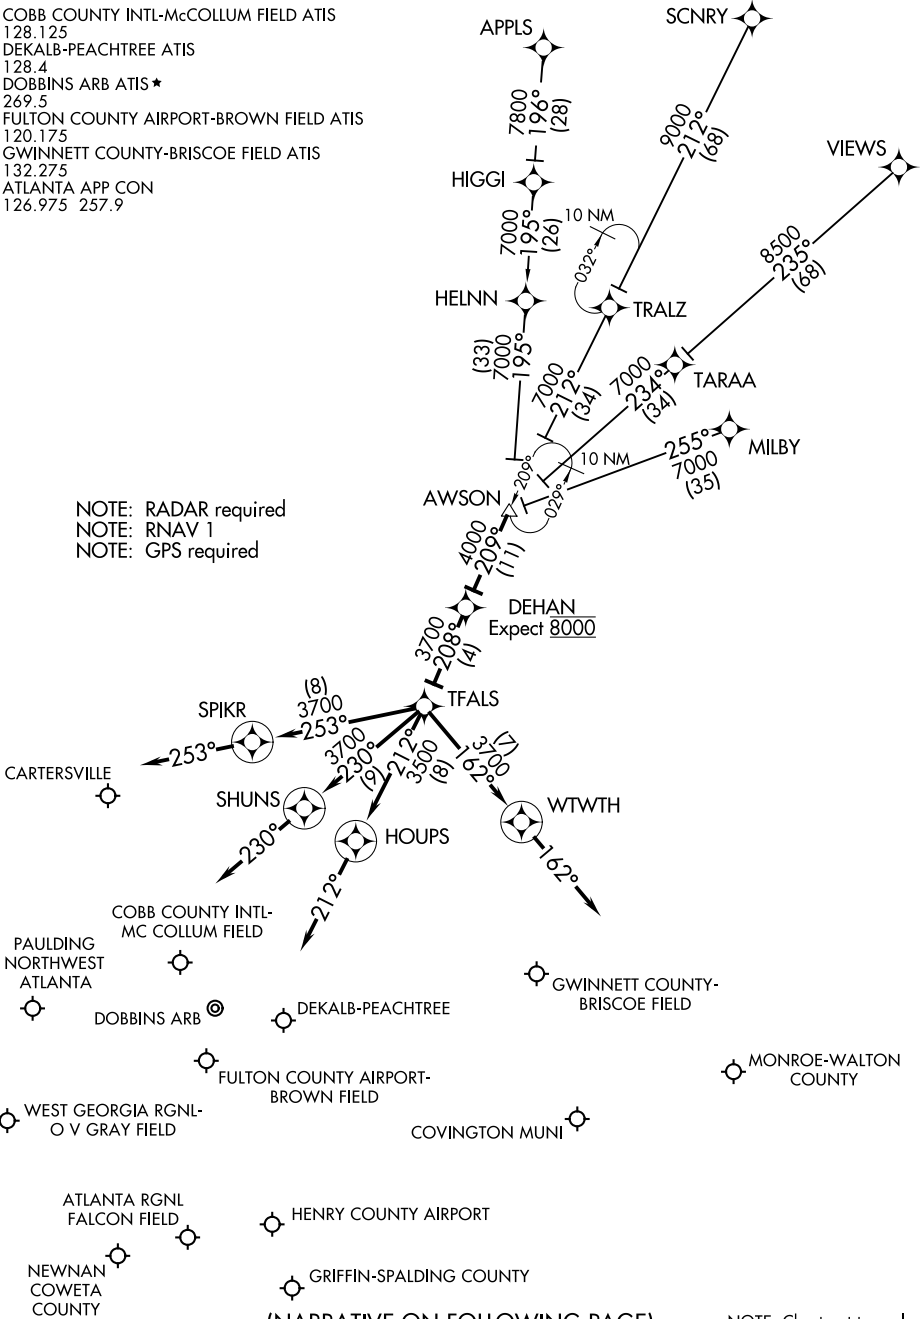

(AWSON.DEHAN1) 16315

DEHAN ONE ARRIVAL (RNAV)

ST-469 (FAA)

ATLANTA, GEORGIA

COBB COUNTY INTL-McCOLLUM FIELD ATIS
128.125
DEKALB-PEACHTREE ATIS
128.4
DOBBINS ARB ATIS *
269.5
FULTON COUNTY AIRPORT-BROWN FIELD ATIS
120.175
GWINNETT COUNTY-BRISCOE FIELD ATIS
132.275
ATLANTA APP CON
126.975 257.9

NOTE: RADAR required
NOTE: RNAV 1
NOTE: GPS required

(NARRATIVE ON FOLLOWING PAGE)

NOTE: Chart not to scale.

DEHAN ONE ARRIVAL (RNAV)

(AWSON.DEHAN1) 15SEP16

ATLANTA, GEORGIA

SE-4, 15 AUG 2019 to 12 SEP 2019

SE-4, 15 AUG 2019 to 12 SEP 2019