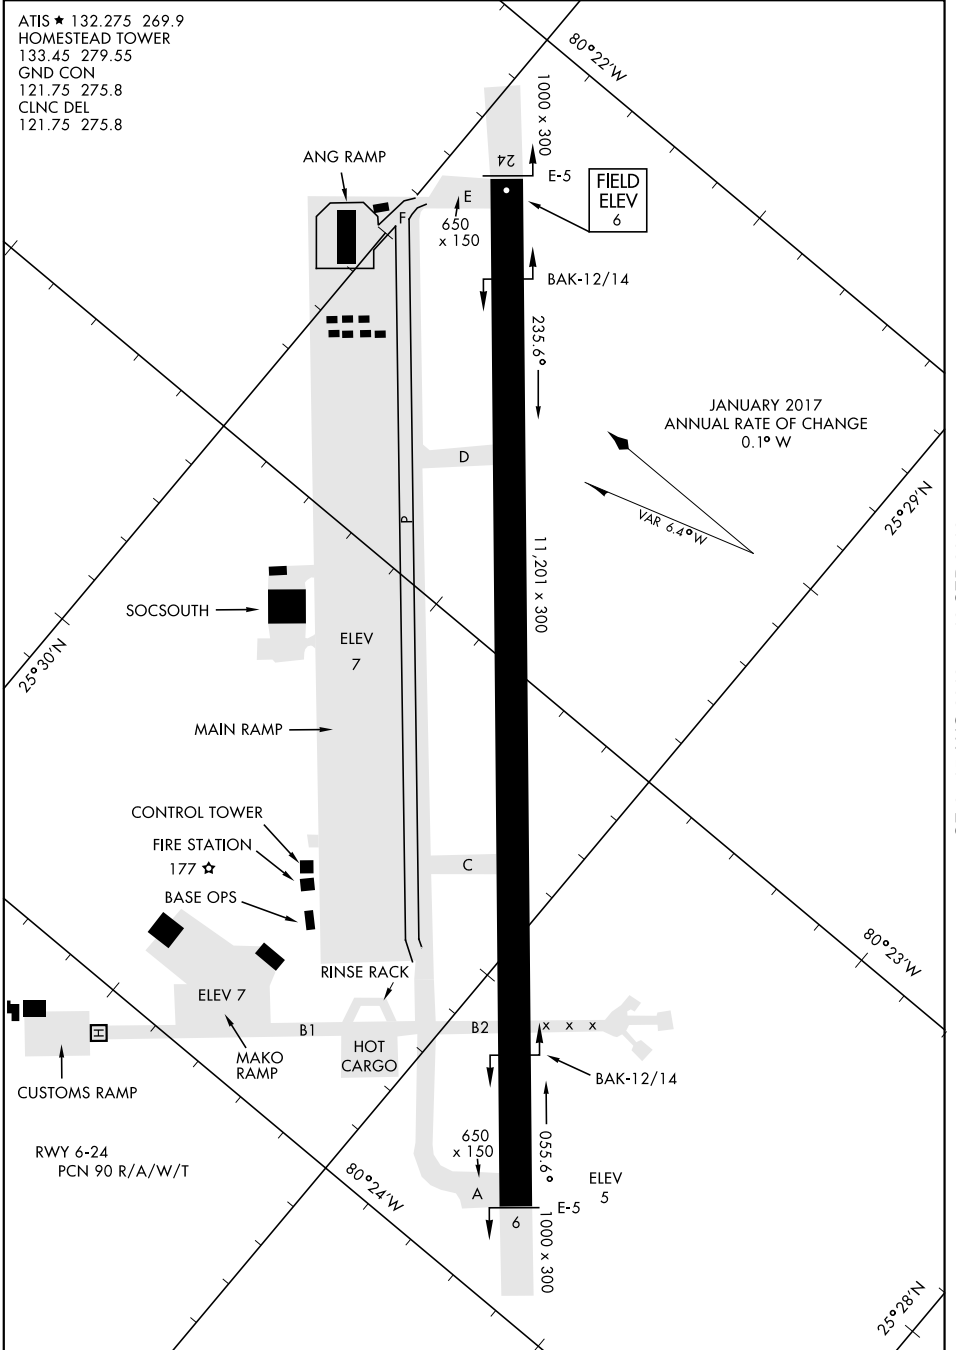

# AIRPORT DIAGRAM

AFD-494 [USAF]

HOMESTEAD ARB (KHST)

HOMESTEAD, FLORIDA

ATIS ★ 132.275 269.9  
 HOMESTEAD TOWER  
 133.45 279.55  
 GND CON  
 121.75 275.8  
 CLNC DEL  
 121.75 275.8

SE-3, 15 AUG 2019 to 12 SEP 2019

SE-3, 15 AUG 2019 to 12 SEP 2019

# AIRPORT DIAGRAM

HOMESTEAD, FLORIDA

HOMESTEAD ARB (KHST)