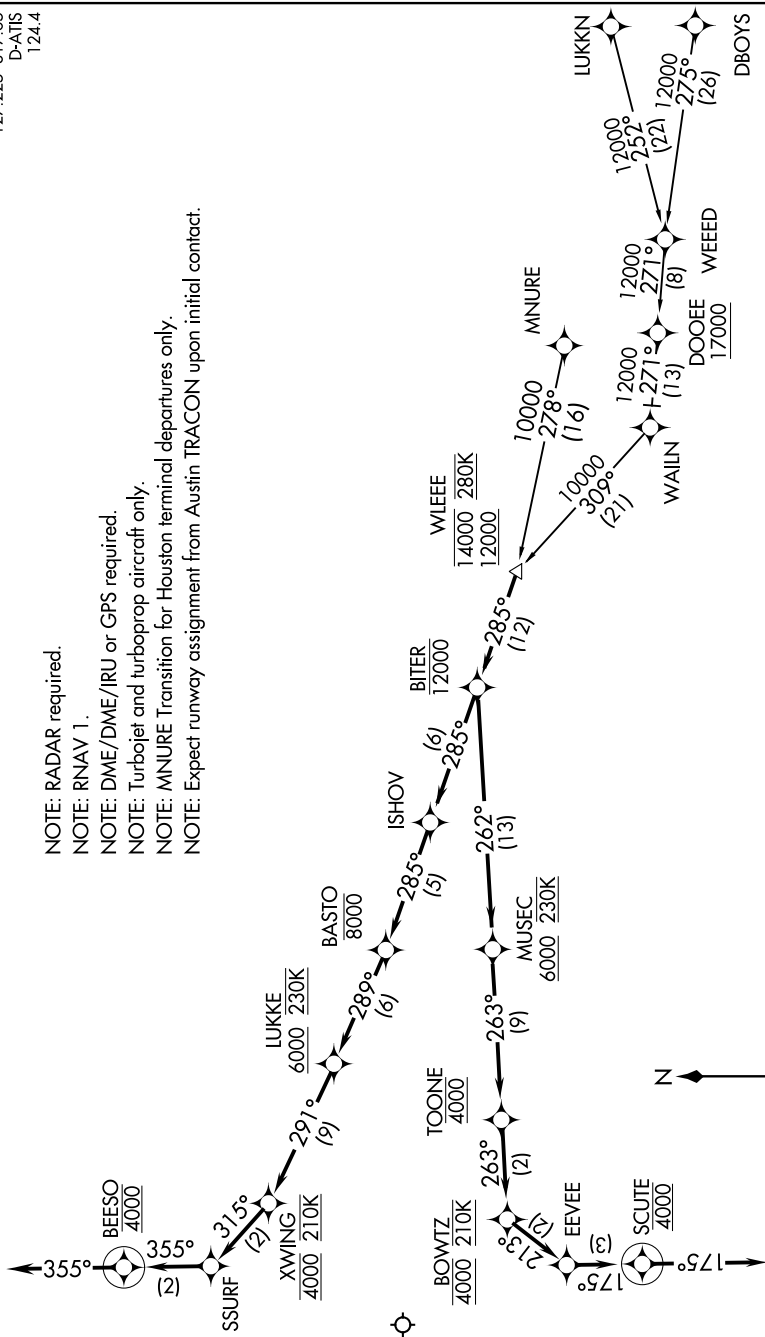

WLEEE FIVE ARRIVAL (RNAV)

AUSTIN APP CON
127.225 317.65
D-ATIS
124.4

- NOTE: RADAR required.
- NOTE: RNAV 1.
- NOTE: DME/DME/IRU or GPS required.
- NOTE: Turbojet and turboprop aircraft only.
- NOTE: MNLURE Transition for Houston terminal departures only.
- NOTE: Expect runway assignment from Austin TRACON upon initial contact.

NOTE: Chart not to scale.

(NARRATIVE ON FOLLOWING PAGE)

WLEEE FIVE ARRIVAL (RNAV)