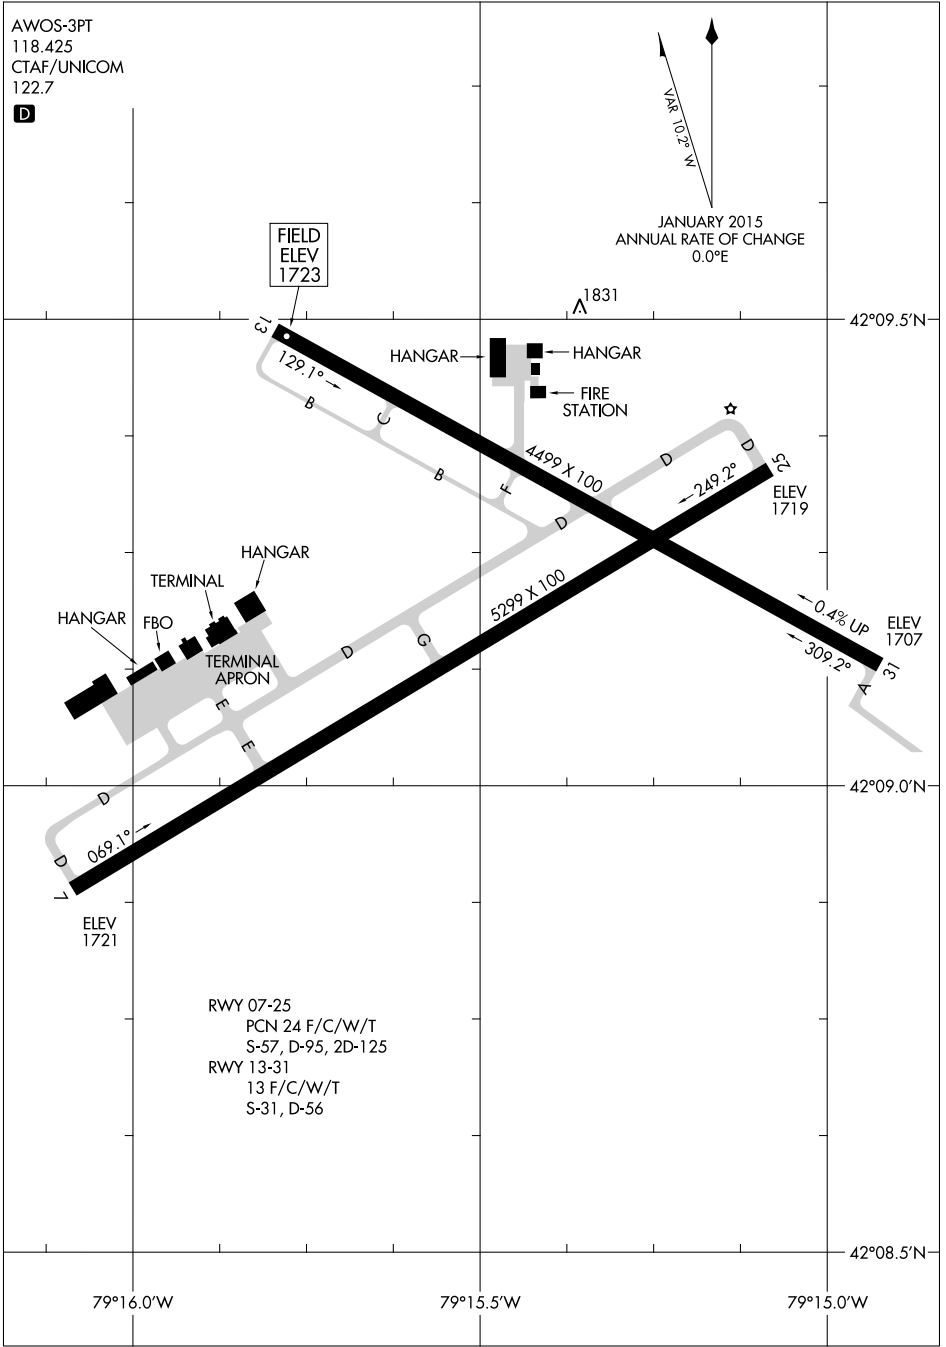

18312
AIRPORT DIAGRAM

AL-731 (FAA)

CHAUTAUQUA COUNTY (JHW)
JAMESTOWN, NEW YORK

AWOS-3PT
118.425
CTAF/UNICOM
122.7

NE-2: 15 AUG 2019 to 12 SEP 2019

NE-2: 15 AUG 2019 to 12 SEP 2019

AIRPORT DIAGRAM
18312

JAMESTOWN, NEW YORK
CHAUTAUQUA COUNTY (JHW)