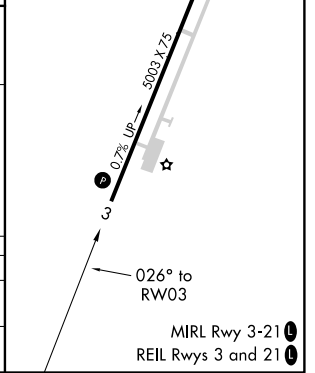

APP CRS	Rwy Idg	5003
026°	TDZE	655
	Apt Elev	669

RNAV (GPS) RWY 3

SAMUELS FIELD (BRY)

⚠ Rwy 3 helicopter visibility reduction below 1 SM NA.
⚠ DME/DME RNP-0.3 NA.
 Straight-in and Circling Rwy 3 NA at night.

MISSED APPROACH: Climb to 3000 direct OXVOR and hold.

AWOS-3 119.925	LOUISVILLE APP CON 132.075 327.0	UNICOM 122.8 (CTAF) 0
--------------------------	--------------------------------------------	---------------------------------

CATEGORY	A	B	C	D
LNVA MDA	1000-1 345 (400-1)			
CIRCLING	1200-1 531 (600-1)	1260-1 591 (600-1)	1360-2 691 (700-2)	1480-2 3/4 811 (900-2 3/4)

SE-1, 15 AUG 2019 to 12 SEP 2019

SE-1, 15 AUG 2019 to 12 SEP 2019