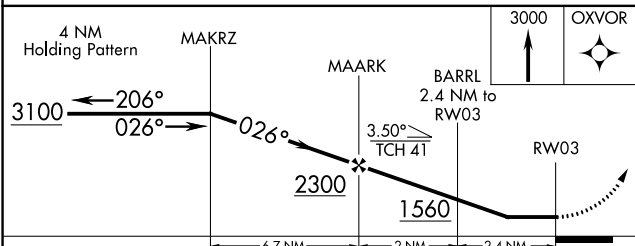

APP CRS	Rwy Idg	5003
026°	TDZE	655
	Apt Elev	669

RNAV (GPS) RWY 3

SAMUELS FIELD (BRY)

⚠ Rwy 3 helicopter visibility reduction below 1 SM NA.
⚠ DME/DME RNP-0.3 NA.
 Straight-in and Circling Rwy 3 NA at night.

MISSED APPROACH: Climb to 3000 direct OXVOR and hold.

AWOS-3 119.925	LOUISVILLE APP CON 132.075 327.0	UNICOM 122.8 (CTAF) 0
--------------------------	--------------------------------------------	---------------------------------

CATEGORY	A	B	C	D
LNVA MDA	1000-1 345 (400-1)			
CIRCLING	1200-1 531 (600-1)	1260-1 591 (600-1)	1360-2 691 (700-2)	1480-2 3/4 811 (900-2 3/4)

SE-1, 15 AUG 2019 to 12 SEP 2019

SE-1, 15 AUG 2019 to 12 SEP 2019