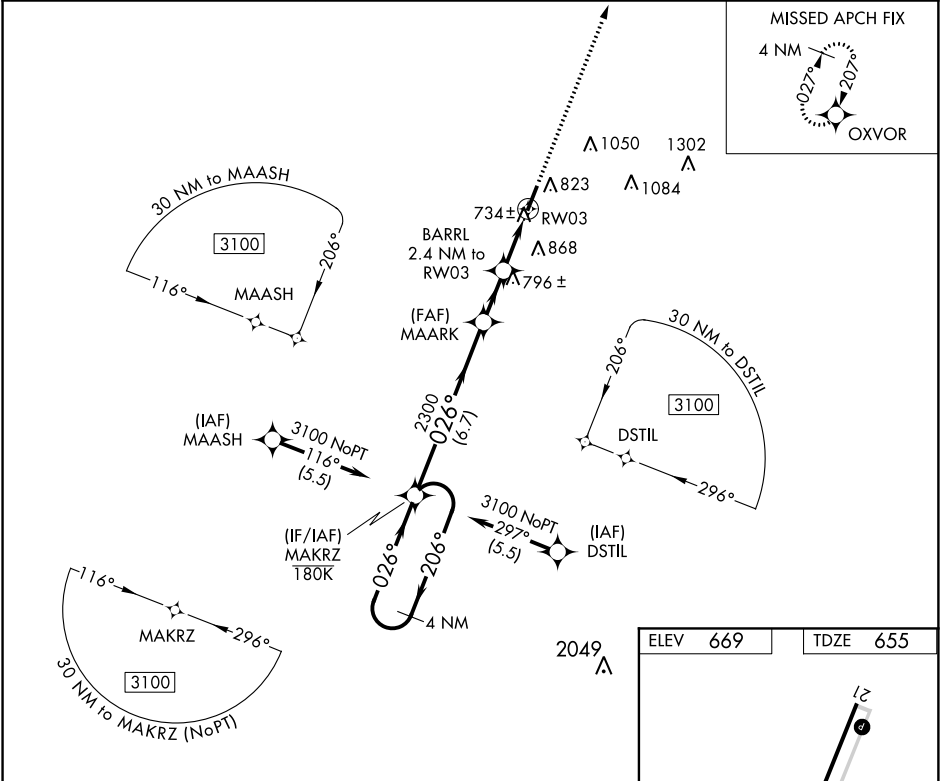

APP CRS	Rwy Idg	5003
026°	TDZE	655
	Apt Elev	669

RNAV (GPS) RWY 3

SAMUELS FIELD (BRY)

⚠ Rwy 3 helicopter visibility reduction below 1 SM NA.
⚠ DME/DME RNP-0.3 NA.
 Straight-in and Circling Rwy 3 NA at night.

MISSED APPROACH: Climb to 3000 direct OXVOR and hold.

AWOS-3 119.925	LOUISVILLE APP CON 132.075 327.0	UNICOM 122.8 (CTAF) 0
--------------------------	--------------------------------------------	---------------------------------

CATEGORY	A	B	C	D
LNVA MDA	1000-1 345 (400-1)			
CIRCLING	1200-1 531 (600-1)	1260-1 591 (600-1)	1360-2 691 (700-2)	1480-2 3/4 811 (900-2 3/4)

SE-1, 15 AUG 2019 to 12 SEP 2019

SE-1, 15 AUG 2019 to 12 SEP 2019