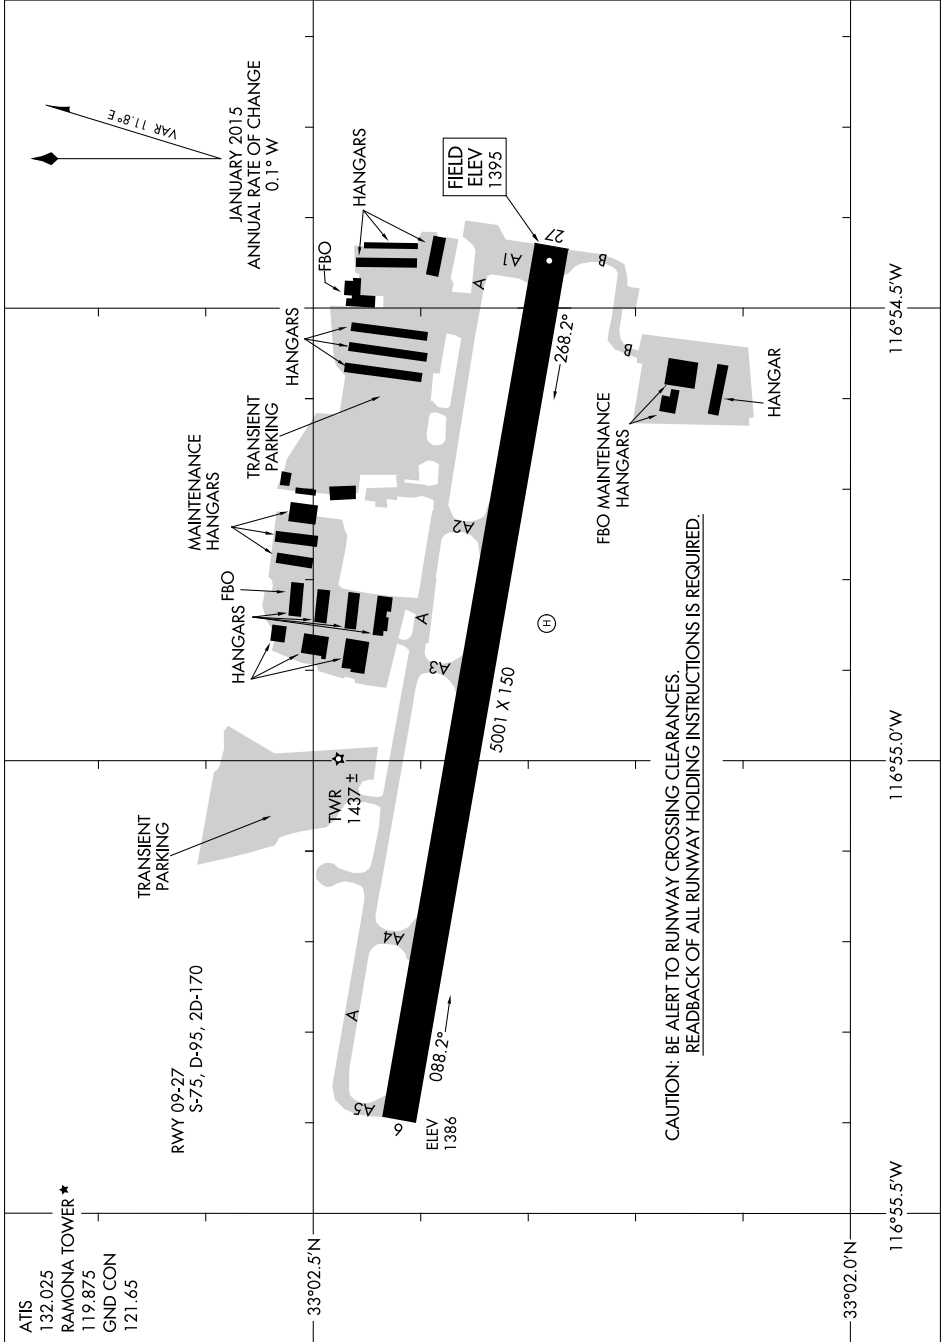

AIRPORT DIAGRAM

AL-6667 (FAA)

RAMONA (RNM)
RAMONA, CALIFORNIA

SW-3, 15 AUG 2019 to 12 SEP 2019

CAUTION: BE ALERT TO RUNWAY CROSSING CLEARANCES.
READBACK OF ALL RUNWAY HOLDING INSTRUCTIONS IS REQUIRED.

SW-3, 15 AUG 2019 to 12 SEP 2019

AIRPORT DIAGRAM

RAMONA, CALIFORNIA
RAMONA (RNM)