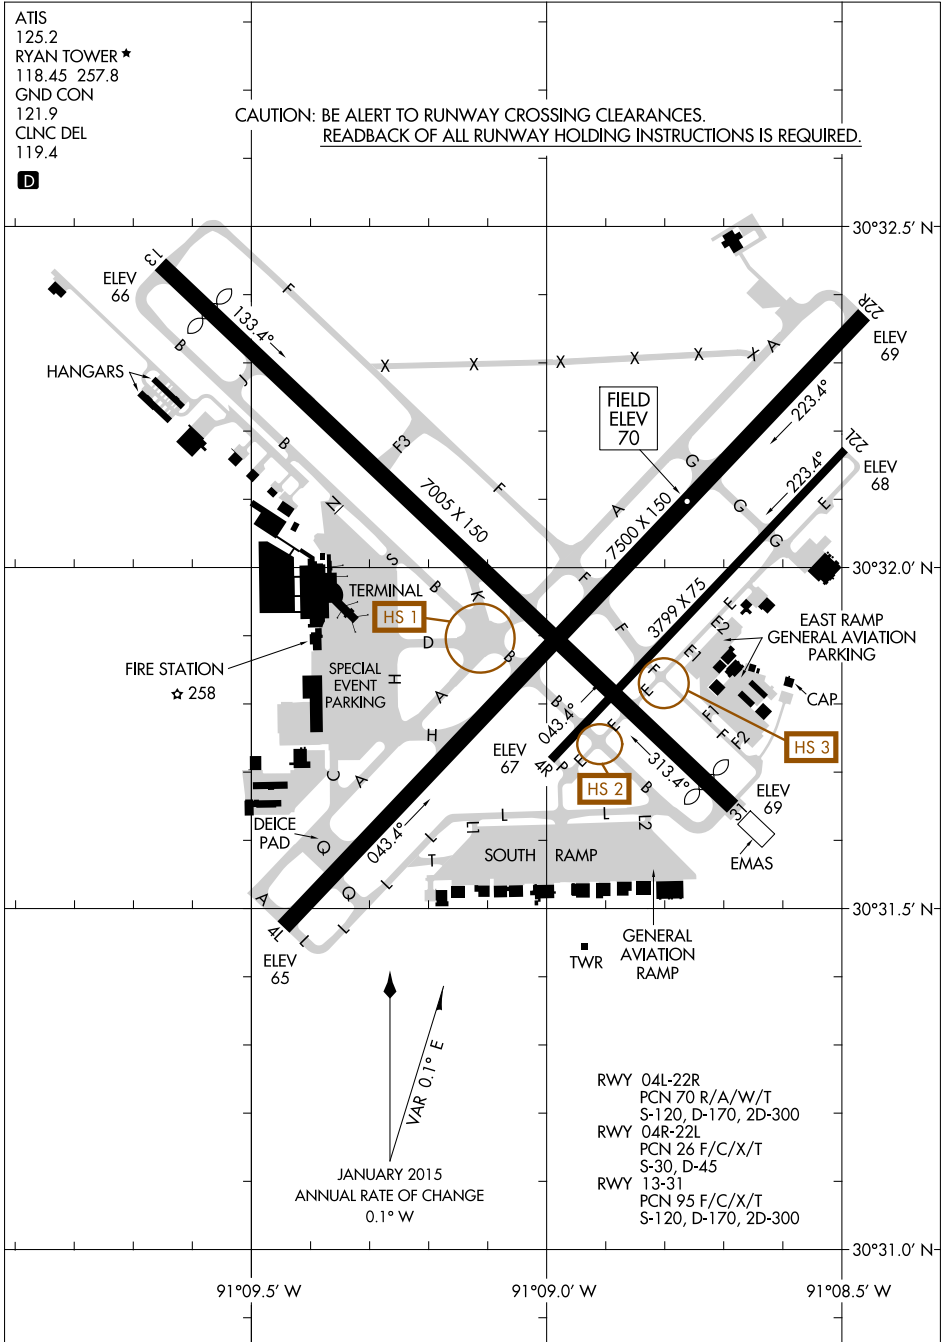

19227

AIRPORT DIAGRAM

BATON ROUGE METROPOLITAN, RYAN FIELD (BTR)

AL-40 (FAA)

BATON ROUGE, LOUISIANA

ATIS
125.2
RYAN TOWER ★
118.45 257.8
GND CON
121.9
CLNC DEL
119.4

CAUTION: BE ALERT TO RUNWAY CROSSING CLEARANCES.
READBACK OF ALL RUNWAY HOLDING INSTRUCTIONS IS REQUIRED.

D

SC-4, 12 SEP 2019 to 10 OCT 2019

SC-4, 12 SEP 2019 to 10 OCT 2019

AIRPORT DIAGRAM

19227

BATON ROUGE, LOUISIANA

BATON ROUGE METROPOLITAN, RYAN FIELD (BTR)