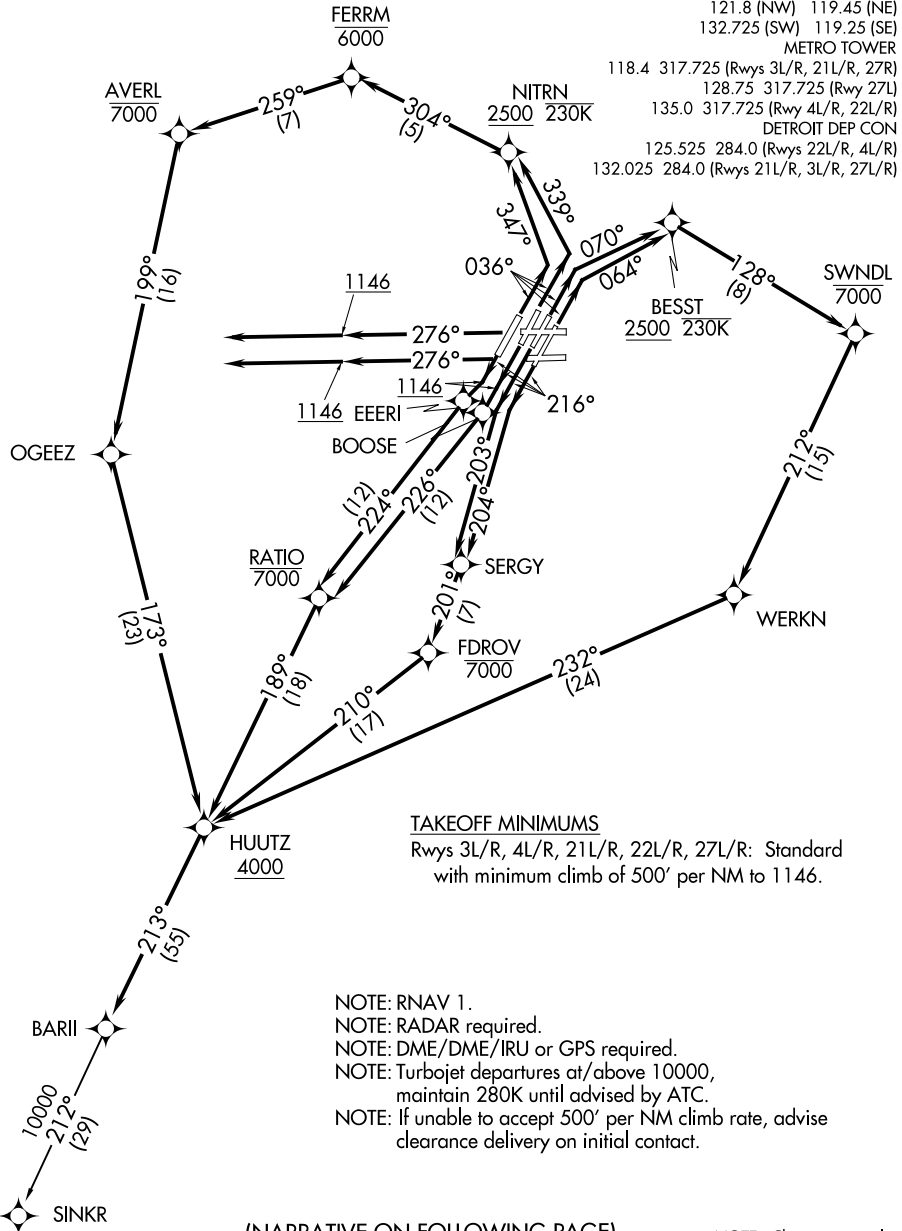

# BARII TWO DEPARTURE (RNAV)

**TOP ALTITUDE:  
17000**

D-ATIS 118.125  
 CLNC DEL 120.65  
 CPDLC  
 GND CON  
 121.8 (NW) 119.45 (NE)  
 132.725 (SW) 119.25 (SE)  
 METRO TOWER  
 118.4 317.725 (Rwys 3L/R, 21L/R, 27R)  
 128.75 317.725 (Rwy 27L)  
 135.0 317.725 (Rwy 4L/R, 22L/R)  
 DETROIT DEP CON  
 125.525 284.0 (Rwys 22L/R, 4L/R)  
 132.025 284.0 (Rwys 21L/R, 3L/R, 27L/R)

EC-1, 12 SEP 2019 to 10 OCT 2019

EC-1, 12 SEP 2019 to 10 OCT 2019

(NARRATIVE ON FOLLOWING PAGE)

NOTE: Chart not to scale.

# BARII TWO DEPARTURE (RNAV)