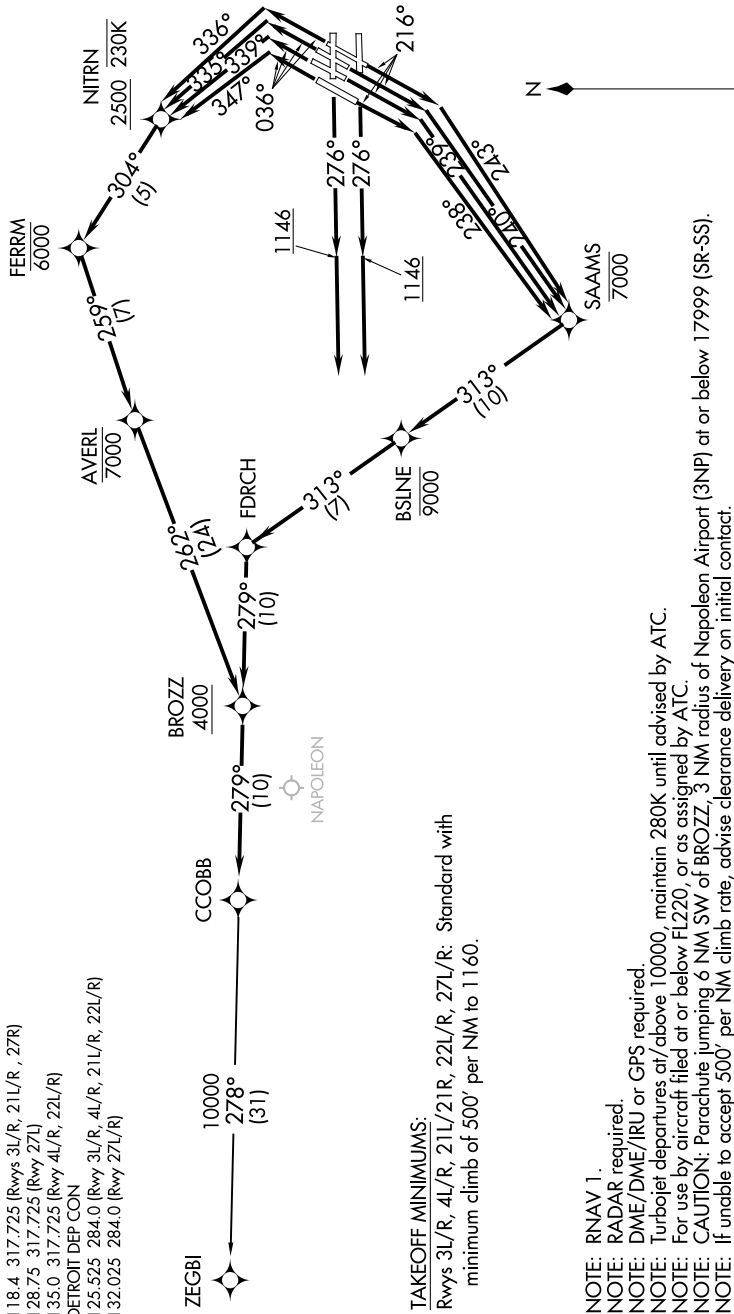

CCOBB TWO DEPARTURE (RNAV)

EC-1, 12 SEP 2019 to 10 OCT 2019

**TOP ALTITUDE:
17000**

(NARRATIVE ON FOLLOWING PAGE)

EC-1, 12 SEP 2019 to 10 OCT 2019

CCOBB TWO DEPARTURE (RNAV)