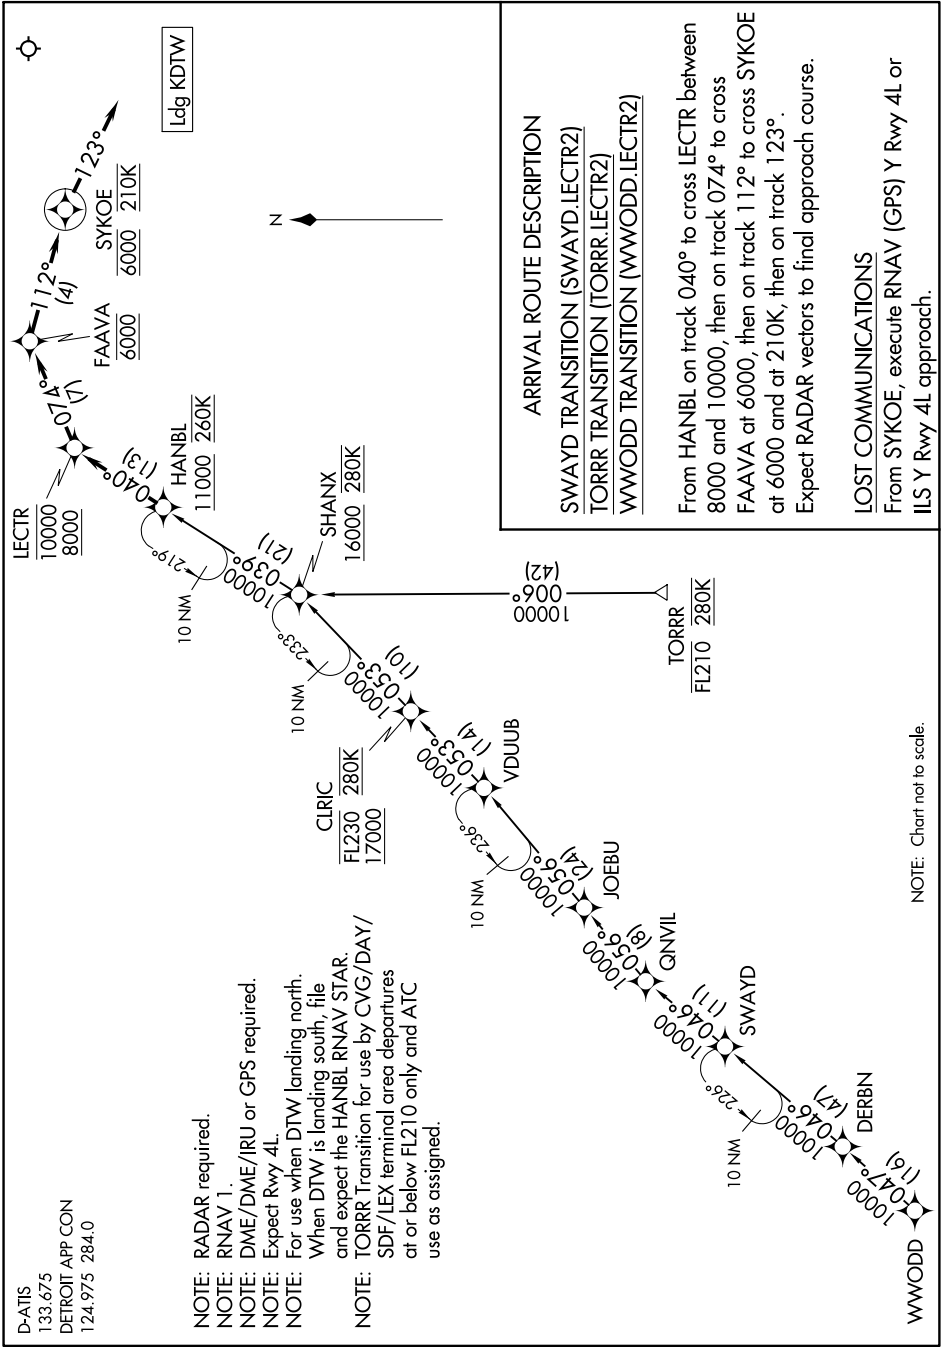

LECTR TWO ARRIVAL (RNAV)

EC-1, 12 SEP 2019 to 10 OCT 2019

EC-1, 12 SEP 2019 to 10 OCT 2019