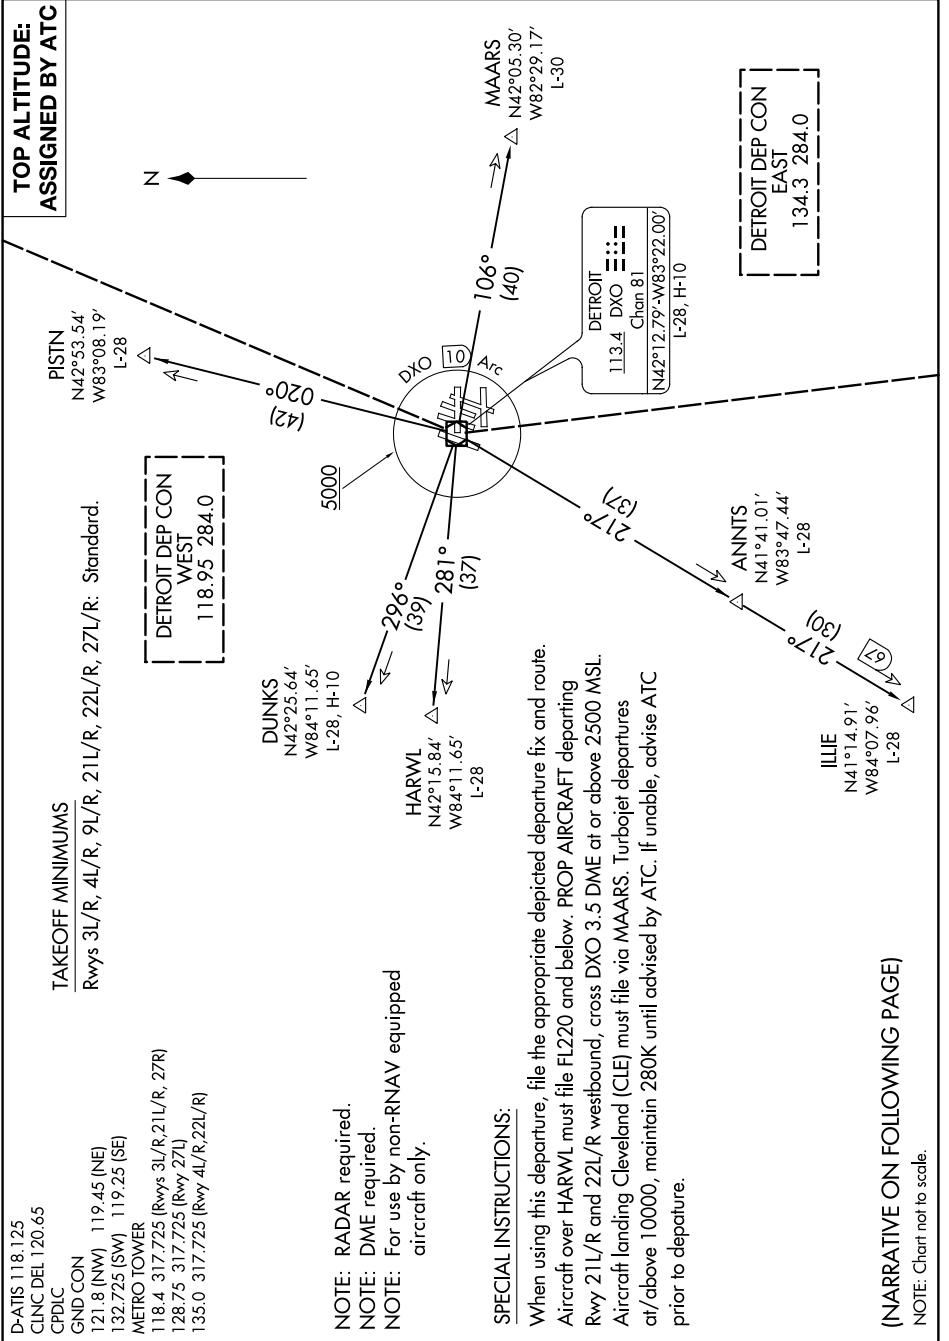

# METRO TWO DEPARTURE

AL-119 (FAA)

DETROIT, MICHIGAN

EC-1, 12 SEP 2019 to 10 OCT 2019

EC-1, 12 SEP 2019 to 10 OCT 2019

# METRO TWO DEPARTURE