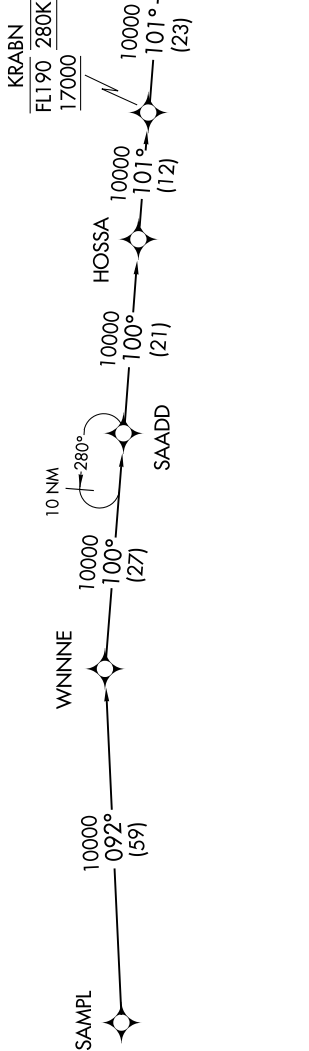

VCTRZ ONE ARRIVAL (RNAV) Transition Routes

EC-1, 12 SEP 2019 to 10 OCT 2019

D-ATIS  
133.675  
DETROIT APP CON  
124.975 284.0

NOTE: RADAR required.

NOTE: RNAV 1.

NOTE: DME/DME/IRU or GPS required.

NOTE: Use Runway 22R transition or as assigned by ATC.  
Expect runway assignment from Detroit TRACON prior to HYSMN.

NOTE: For use when DTW is in south flow.

When DTW is in north flow, file and expect the HAYLL RNAV STAR.

NOTE: Chart not to scale.

(CONTINUED ON FOLLOWING PAGE)

EC-1, 12 SEP 2019 to 10 OCT 2019

HOSSA TRANSITION (HOSSA.VCTRZ1)  
SAMPL TRANSITION (SAMPL.VCTRZ1)