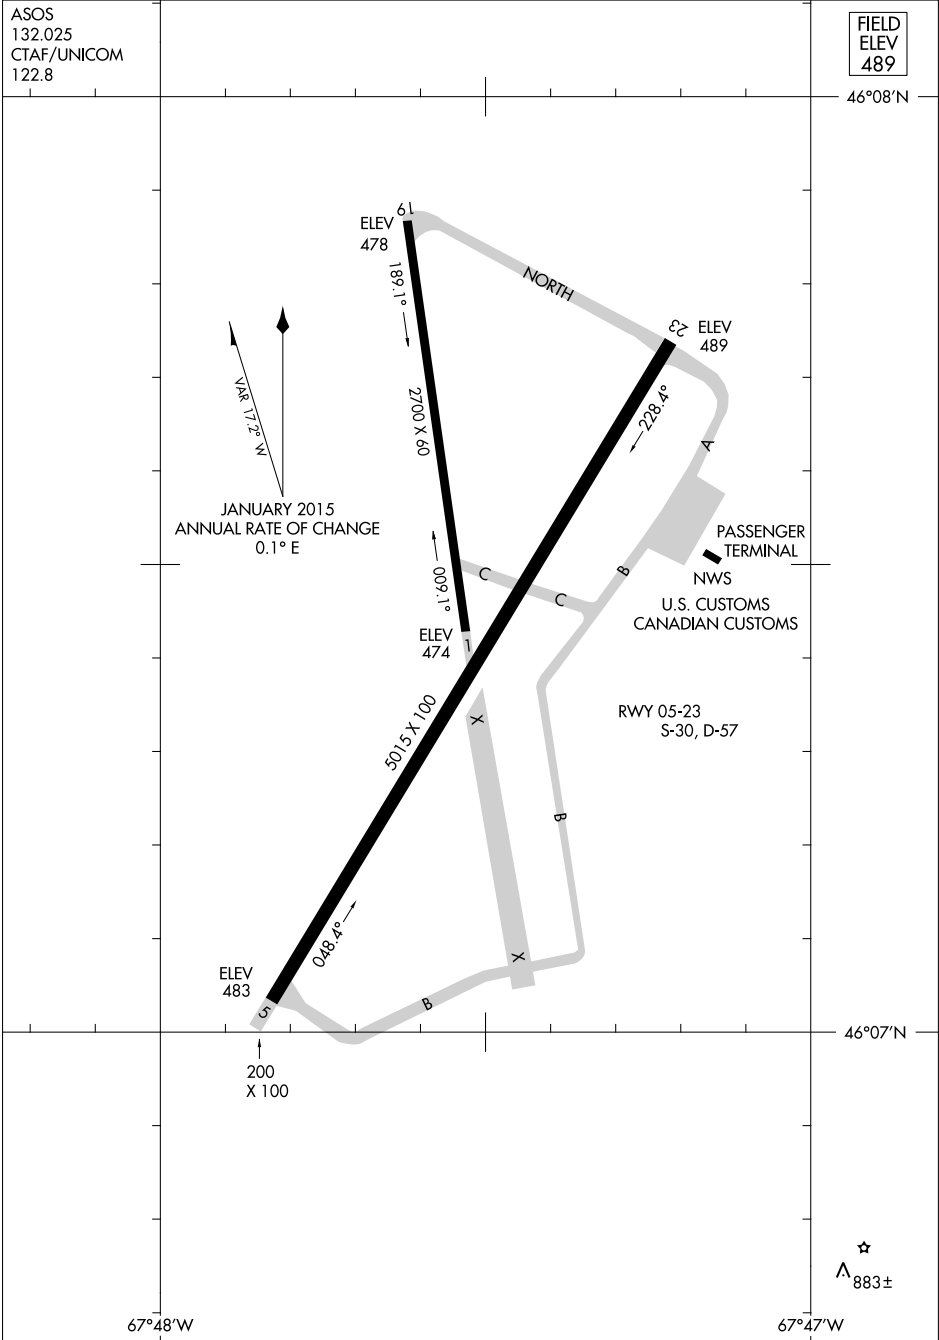

18088

AIRPORT DIAGRAM

AL-196 (FAA)

HOULTON INTL (HUL)
HOULTON, MAINE

ASOS
132.025
CTAF/UNICOM
122.8

FIELD
ELEV
489

NE-1, 12 SEP 2019 to 10 OCT 2019

NE-1, 12 SEP 2019 to 10 OCT 2019

AIRPORT DIAGRAM

18088

HOULTON, MAINE
HOULTON INTL (HUL)