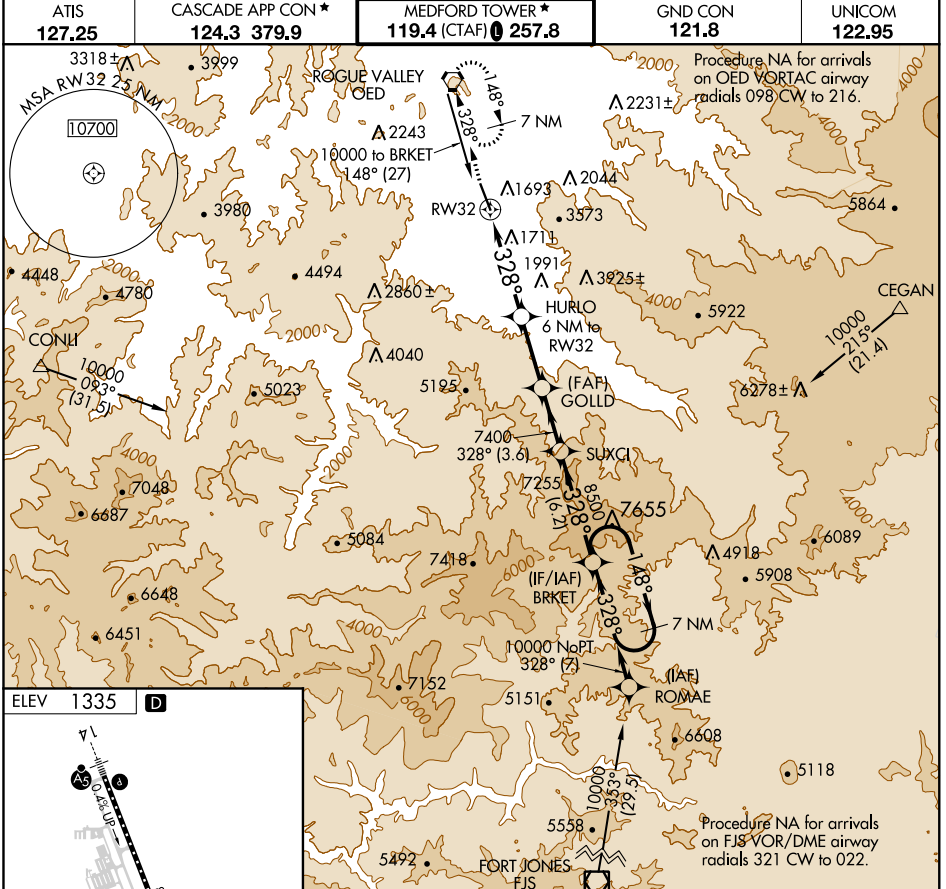

APP CRS	Rwy Idg	N/A
328°	TDZE	N/A
	Apt Elev	1335

## ROGUE VALLEY INTL-MEDFORD (MFR)

RNP APCH.		MISSED APPROACH: Climb to 7800 direct OED VORTAC and hold, continue climb-in-hold to 7800.	
ATIS	CASCADE APP CON *	MEDFORD TOWER *	GND CON
127.25	124.3 379.9	119.4 (CTAF) 257.8	121.8
		UNICOM	
		122.95	

7800	OED	VGSi and descent angles not coincident (VGSi Angle 3.00/TCH 50).		7 NM Holding Pattern
↑		HURLO 6 NM to RW32	GOLD	SUXCI
		BRKET		
		328°	148°	10000
		← 328°		
		5800	7400	8500
		≤ 6.90° TCH 55		
		6 NM	4 NM	3.6 NM
		6.2 NM		
CATEGORY	A	B	C	D
CIRCLING	3600-1¼ 2265 (2300-1¼)	3600-1½ 2265 (2300-1½)	3600-3	2265 (2300-3)

NW-1, 12 SEP 2019 to 10 OCT 2019

NW-1, 12 SEP 2019 to 10 OCT 2019