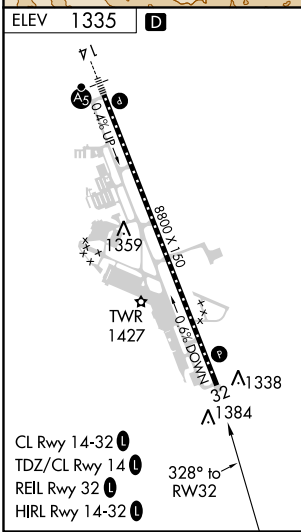

APP CRS	Rwy Idg	N/A
328°	TDZE	N/A
	Apt Elev	1335

## ROGUE VALLEY INTL-MEDFORD (MFR)

RNP APCH.		MISSED APPROACH: Climb to 7800 direct OED VORTAC and hold, continue climb-in-hold to 7800.	
ATIS	CASCADE APP CON *	MEDFORD TOWER *	GND CON
127.25	124.3 379.9	119.4 (CTAF) 257.8	121.8
		UNICOM	
		122.95	

7800	OED	VGSi and descent angles not coincident (VGSi Angle 3.00/TCH 50).		7 NM Holding Pattern
↑		HURLO 6 NM to RW32	GOLD	SUXCI
		BRKET		
		328°	148°	10000
		← 328°		
		5800	7400	8500
		≤ 6.90° TCH 55		
		6 NM	4 NM	3.6 NM
		6.2 NM		
CATEGORY	A	B	C	D
CIRCLING	3600-1¼ 2265 (2300-1¼)	3600-1½ 2265 (2300-1½)	3600-3	2265 (2300-3)