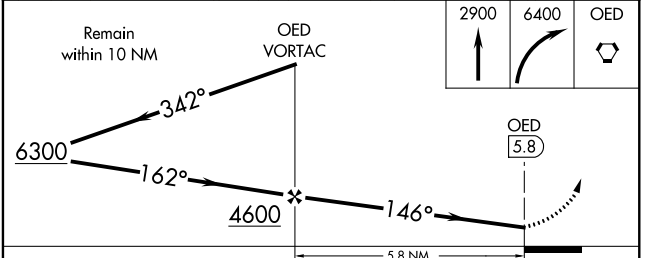

VORTAC OED 113.6 Chan 83	APP CRS 146°	Rwy Idg TDZE Apt Elev N/A N/A 1335
--	------------------------	--

VOR-A

ROGUE VALLEY INTL-MEDFORD (MFR)

▲ If local altimeter setting not received, procedure NA.
❄ -5°C
 MISSED APPROACH: Climb to 2900 then climbing right turn to 6400 direct OED VORTAC and hold, continue climb-in-hold to 6400.

ATIS 127.25	CASCADE APP CON* 124.3 379.9	MEDFORD TOWER* 119.4 (CTAF) 257.8	GND CON 121.8	UNICOM 122.95
-----------------------	--	---	-------------------------	-------------------------

FAF to MAP 5.8 NM					
Knots	60	90	120	150	180
Min:Sec	5:48	3:52	2:54	2:19	1:56
CATEGORY	A	B	C	D	
CIRCLING	2680-1¼ 1345 (1400-1¼)	2680-1½ 1345 (1400-1½)	2680-3	1345 (1400-3)	