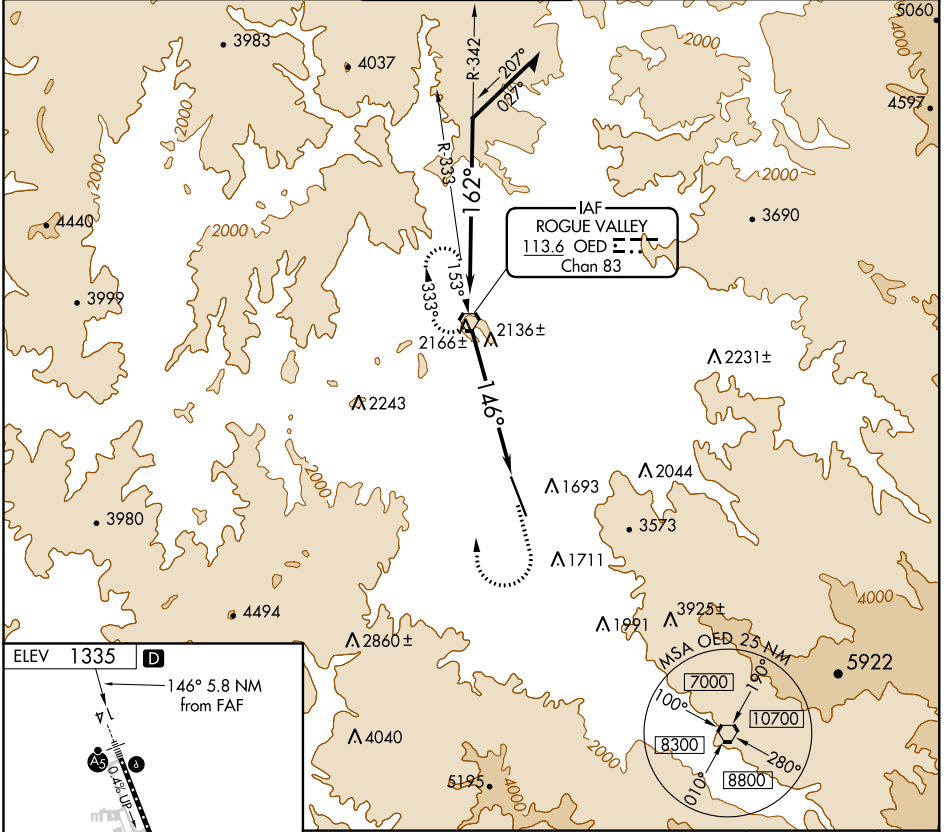

VORTAC OED 113.6 Chan 83	APP CRS 146°	Rwy Idg TDZE Apt Elev N/A N/A 1335
--	------------------------	--

VOR-A

ROGUE VALLEY INTL-MEDFORD (MFR)

▲ If local altimeter setting not received, procedure NA.
❄ -5°C
 MISSED APPROACH: Climb to 2900 then climbing right turn to 6400 direct OED VORTAC and hold, continue climb-in-hold to 6400.

ATIS 127.25	CASCADE APP CON* 124.3 379.9	MEDFORD TOWER* 119.4 (CTAF) 257.8	GND CON 121.8	UNICOM 122.95
-----------------------	--	---	-------------------------	-------------------------

FAF to MAP 5.8 NM					
Knots	60	90	120	150	180
Min:Sec	5:48	3:52	2:54	2:19	1:56
CATEGORY	A	B	C	D	
CIRCLING	2680-1¼ 1345 (1400-1¼)	2680-1½ 1345 (1400-1½)	2680-3	1345 (1400-3)	

NW-1, 12 SEP 2019 to 10 OCT 2019

NW-1, 12 SEP 2019 to 10 OCT 2019