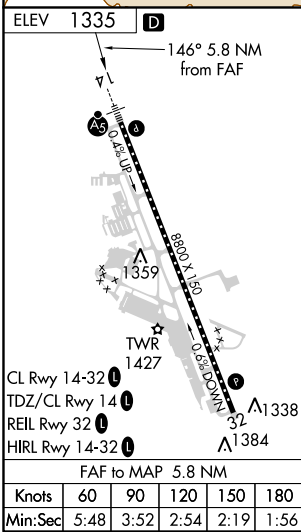

VORTAC OED 113.6 Chan 83	APP CRS 146°	Rwy Idg TDZE Apt Elev N/A N/A 1335
--	------------------------	--

VOR-A

ROGUE VALLEY INTL-MEDFORD (MFR)

▲ If local altimeter setting not received, procedure NA.
❄ -5°C
 MISSED APPROACH: Climb to 2900 then climbing right turn to 6400 direct OED VORTAC and hold, continue climb-in-hold to 6400.

ATIS 127.25	CASCADE APP CON* 124.3 379.9	MEDFORD TOWER* 119.4 (CTAF) 257.8	GND CON 121.8	UNICOM 122.95
-----------------------	--	---	-------------------------	-------------------------

FAF to MAP 5.8 NM					
Knots	60	90	120	150	180
Min:Sec	5:48	3:52	2:54	2:19	1:56
CATEGORY	A	B	C	D	
CIRCLING	2680-1¼ 1345 (1400-1¼)	2680-1½ 1345 (1400-1½)	2680-3	1345 (1400-3)	

NW-1, 12 SEP 2019 to 10 OCT 2019

NW-1, 12 SEP 2019 to 10 OCT 2019