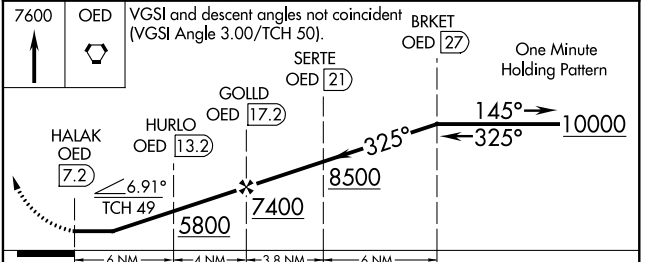

## ROGUE VALLEY INTL-MEDFORD (MFR)

**MISSED APPROACH:** Climb to 7600 direct OED VORTAC and hold, continue climb-in-hold to 7600.

ATIS <b>127.25</b>	CASCADE APP CON * <b>124.3 379.9</b>	MEDFORD TOWER * <b>119.4 (CTAF) 257.8</b>	GND CON <b>121.8</b>	UNICOM <b>122.95</b>
-----------------------	-----------------------------------------	----------------------------------------------	-------------------------	-------------------------

NW-1, 12 SEP 2019 to 10 OCT 2019

NW-1, 12 SEP 2019 to 10 OCT 2019

CATEGORY	A	B	C	D
CIRCLING	3600-1¼ 2265 (2300-1¼)	3600-1½ 2265 (2300-1½)	3600-3	2265 (2300-3)