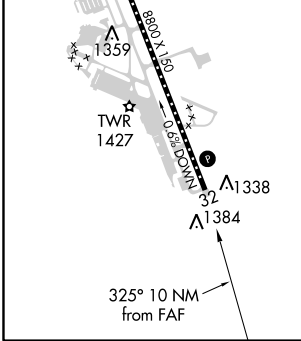

## ROGUE VALLEY INTL-MEDFORD (MFR)

**MISSED APPROACH:** Climb to 7600 direct OED VORTAC and hold, continue climb-in-hold to 7600.

ATIS <b>127.25</b>	CASCADE APP CON * <b>124.3 379.9</b>	MEDFORD TOWER * <b>119.4 (CTAF) 257.8</b>	GND CON <b>121.8</b>	UNICOM <b>122.95</b>
-----------------------	-----------------------------------------	----------------------------------------------	-------------------------	-------------------------

NW-1, 12 SEP 2019 to 10 OCT 2019

NW-1, 12 SEP 2019 to 10 OCT 2019

CATEGORY	A	B	C	D
CIRCLING	3600-1¼ 2265 (2300-1¼)	3600-1½ 2265 (2300-1½)	3600-3	2265 (2300-3)