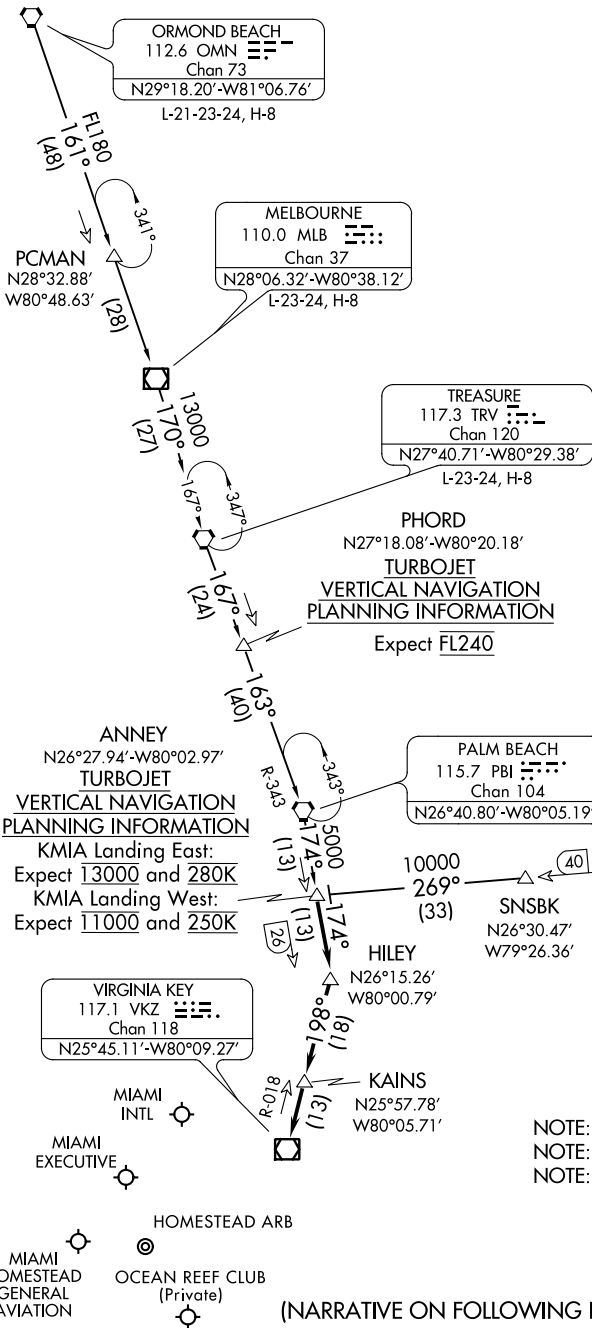

ANNEY FOUR ARRIVAL

MIAMI, FLORIDA

MIAMI APP CON
124.85 322.3
MIAMI EXECUTIVE ATIS
124.0
MIAMI INTL D-ATIS
119.15
HOMESTEAD ARB ATIS
132.275 269.9

SE-3, 12 SEP 2019 to 10 OCT 2019

SE-3, 12 SEP 2019 to 10 OCT 2019

(NARRATIVE ON FOLLOWING PAGE)

NOTE: Chart not to scale.

ANNEY FOUR ARRIVAL

MIAMI, FLORIDA