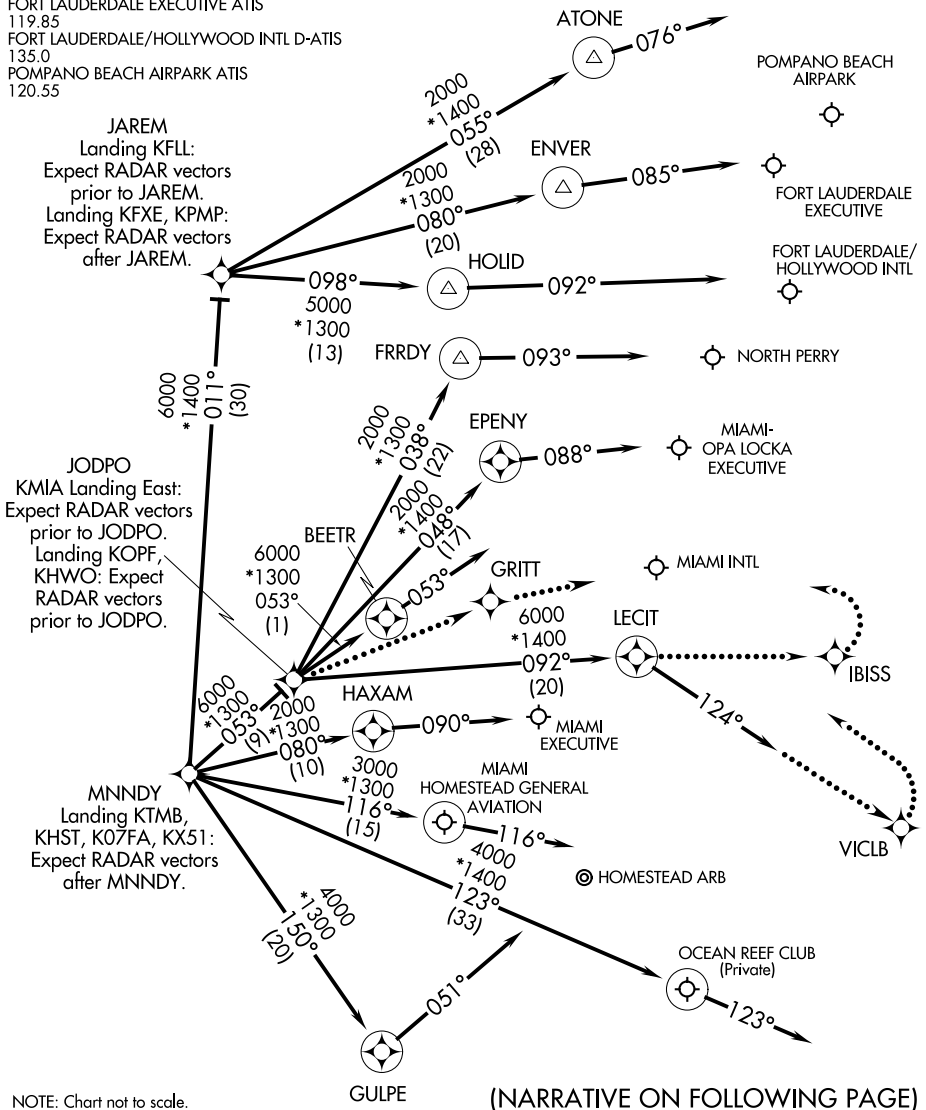

CURSO FIVE ARRIVAL (RNAV) Arrival Routes

MIAMI APP CON
124.85 322.3
MIAMI INTL D-ATIS
119.15
NORTH PERRY ATIS
135.475
MIAMI-OPA LOCKA EXECUTIVE ATIS
125.9
MIAMI EXECUTIVE ATIS
124.0
HOMESTEAD ARB ATIS
132.275 269.9
FORT LAUDERDALE EXECUTIVE ATIS
119.85
FORT LAUDERDALE/HOLLYWOOD INTL D-ATIS
135.0
POMPANO BEACH AIRPARK ATIS
120.55

NOTE: RADAR required.
NOTE: RNAV 1.
NOTE: DME/DME/IRU or GPS required.

JAREM
Landing KFLL:
Expect RADAR vectors
prior to JAREM.
Landing KFXE, KPMP:
Expect RADAR vectors
after JAREM.

JODPO
KMIA Landing East:
Expect RADAR vectors
prior to JODPO.
Landing KOPF,
KHWO: Expect
RADAR vectors
prior to JODPO.

MNNDY
Landing KTMB,
KHST, K07FA, KX51:
Expect RADAR vectors
after MNNDY.

SE-3, 12 SEP 2019 to 10 OCT 2019

SE-3, 12 SEP 2019 to 10 OCT 2019

NOTE: Chart not to scale. (NARRATIVE ON FOLLOWING PAGE)