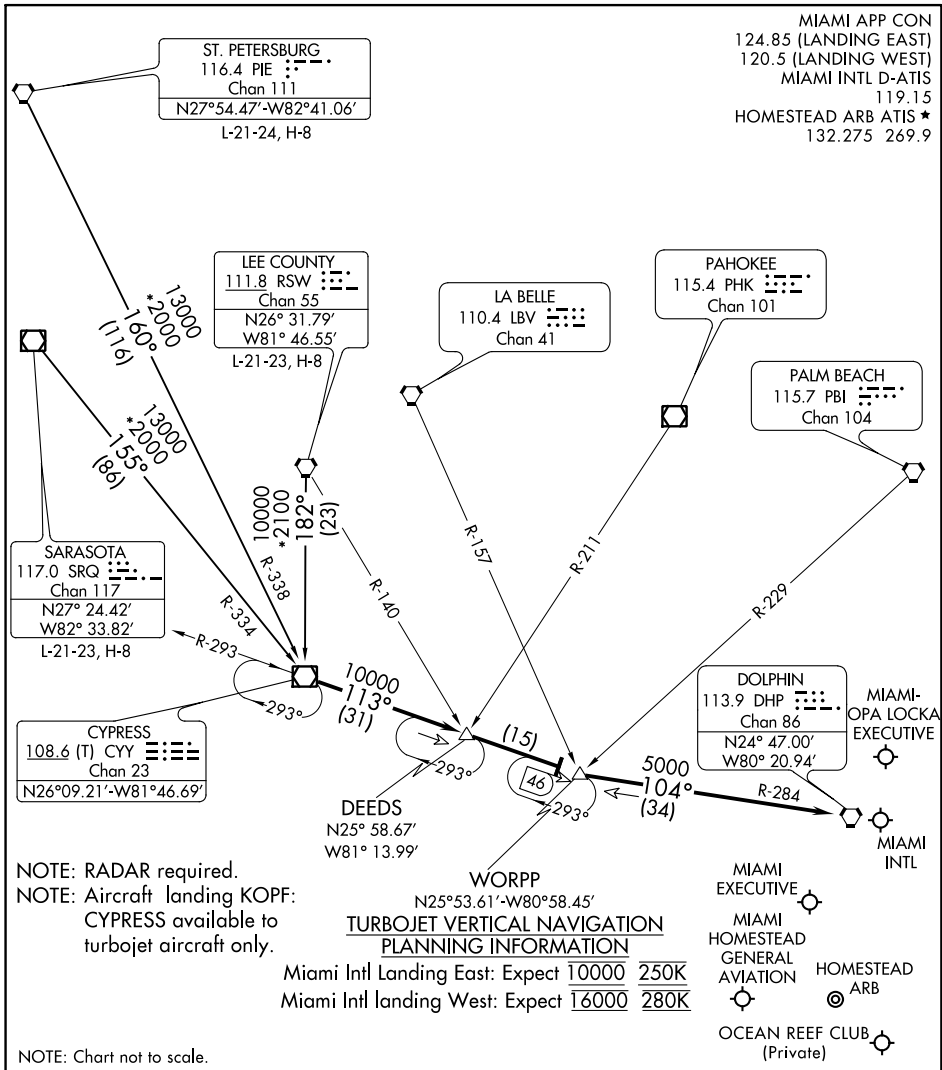

(CYY.CYY1) 19115

# CYPRESS ONE ARRIVAL

AL-257 (FAA)

MIAMI, FLORIDA

SE-3, 12 SEP 2019 to 10 OCT 2019

SE-3, 12 SEP 2019 to 10 OCT 2019

LEE COUNTY TRANSITION (RSW.CYY1): From over RSW VORTAC on RSW R-182 to CYY VOR/DME. Thence. . . .

ST PETERSBURG TRANSITION (PIE.CYY1): From over PIE VORTAC on PIE R-160 and CYY R-338 to CYY VOR/DME. Thence. . . .

SARASOTA TRANSITION (SRQ.CYY1): From over SRQ VOR/DME on SRQ R-155 and CYY R-334 to CYY VOR/DME. Thence. . . .

# CYPRESS ONE ARRIVAL

MIAMI, FLORIDA

(CYY.CYY1) 28FEB19