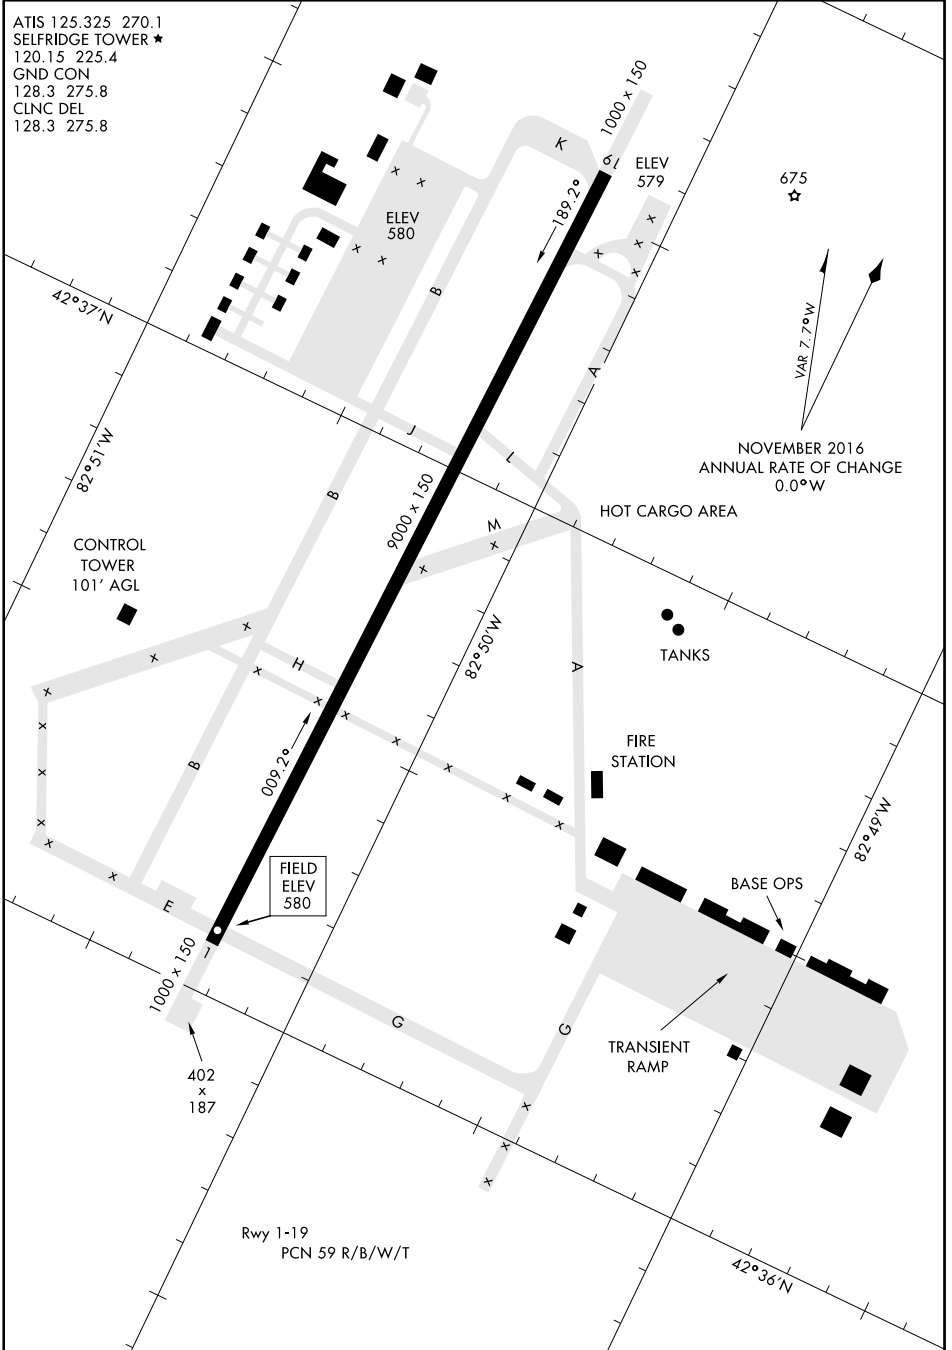

16315

AIRPORT DIAGRAM

AFD-276 [USAF]

SELFRIDGE ANGB (KMTC)

MT. CLEMENS, MICHIGAN

ATIS 125.325 270.1
 SELFRIDGE TOWER ★
 120.15 225.4
 GND CON
 128.3 275.8
 CLNC DEL
 128.3 275.8

EC-1, 12 SEP 2019 to 10 OCT 2019

EC-1, 12 SEP 2019 to 10 OCT 2019

AIRPORT DIAGRAM

MT. CLEMENS, MICHIGAN

SELFRIDGE ANGB (KMTC)