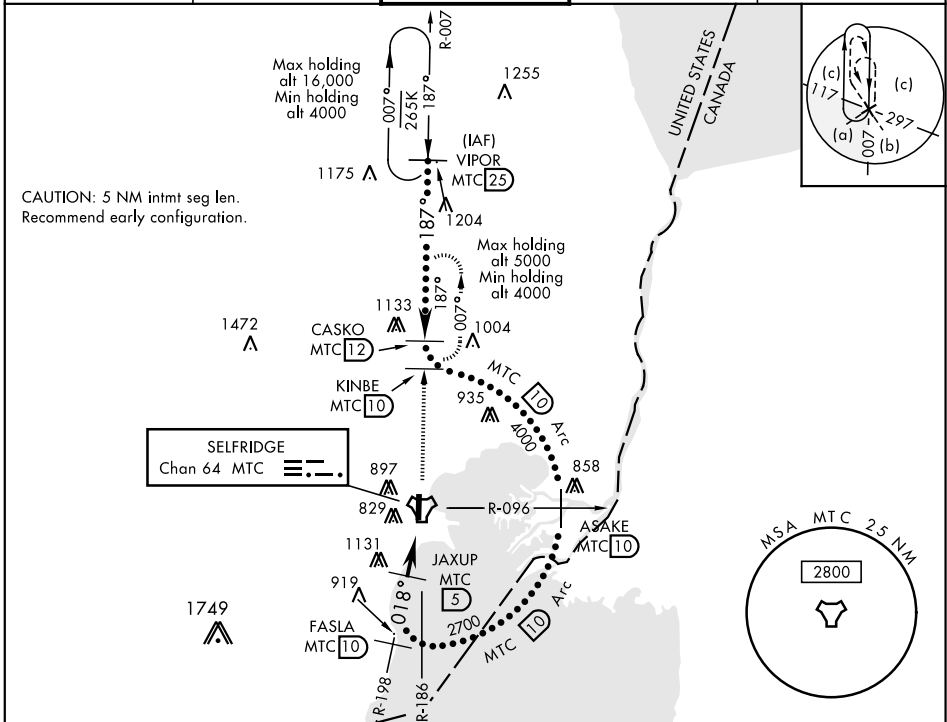

HI-TACAN RWY 1

TACAN MTC Chan 64	APCH CRS 018°	Rwy ldg THRE 9000 579 Arpt Elev 580	JAL-276 [USAF]	SELFRIDGE ANGB (KMTC)
▼ *When ALS inop, increase vis to 1½ miles. **Circling not authorized W of Rwy 1-19.			SALS A2	MISSED APPROACH: Climb to 4000 on MTC R-007 to CASKO and hold, continue climb-in-hold to 4000.

ATIS 125.325 270.1	SELFRIDGE APP CON 119.6 318.2	SELFRIDGE TOWER ★ 120.15(CTAF) 225.4	GND CON 128.3 275.8	CLNC DEL 128.3 275.8
------------------------------	---	--	-------------------------------	--------------------------------

ELEV 580	THRE 579
61	675 HIRL Rwy 1-19 ★ REIL Rwy 1-19

CATEGORY	C	D	E
S-1*	1120-13/8	541 (600-13/8)	
CIRCLING **	1120-13/8 541 (600-13/8)	1140-2	561 (600-2)

HI-TACAN RWY 1

EC-1, 12 SEP 2019 to 10 OCT 2019

EC-1, 12 SEP 2019 to 10 OCT 2019