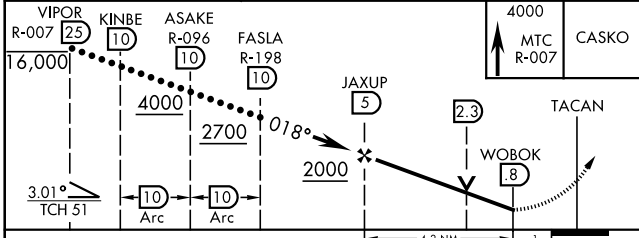

HI-TACAN RWY 1

TACAN MTC Chan 64	APCH CRS 018°	Rwy ldg THRE 9000 579 Arpt Elev 580	JAL-276 [USAF]	SELFRIDGE ANGB (KMTC)
▼ *When ALS inop, increase vis to 1½ miles. **Circling not authorized W of Rwy 1-19.			SALS A2	MISSED APPROACH: Climb to 4000 on MTC R-007 to CASKO and hold, continue climb-in-hold to 4000.

ATIS 125.325 270.1	SELFRIDGE APP CON 119.6 318.2	SELFRIDGE TOWER ★ 120.15(CTAF) 225.4	GND CON 128.3 275.8	CLNC DEL 128.3 275.8
------------------------------	---	--	-------------------------------	--------------------------------

ELEV 580	THRE 579
61	675 HIRL Rwy 1-19 ★ REIL Rwy 1-19

CATEGORY	C	D	E
S-1*	1120-13/8	541 (600-13/8)	
CIRCLING **	1120-13/8 541 (600-13/8)	1140-2	561 (600-2)

HI-TACAN RWY 1

EC-1, 12 SEP 2019 to 10 OCT 2019