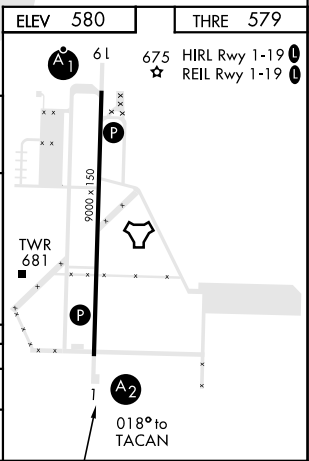

HI-TACAN RWY 1

TACAN MTC Chan 64	APCH CRS 018°	Rwy ldg THRE 9000 579 Arpt Elev 580	JAL-276 [USAF]	SELFRIDGE ANGB (KMTC)
▼ *When ALS inop, increase vis to 1½ miles. **Circling not authorized W of Rwy 1-19.			SALS A2	MISSED APPROACH: Climb to 4000 on MTC R-007 to CASKO and hold, continue climb-in-hold to 4000.

ATIS 125.325 270.1	SELFRIDGE APP CON 119.6 318.2	SELFRIDGE TOWER ★ 120.15(CTAF) 225.4	GND CON 128.3 275.8	CLNC DEL 128.3 275.8
------------------------------	---	--	-------------------------------	--------------------------------

ELEV 580	THRE 579
61	675 HIRL Rwy 1-19 ★ REIL Rwy 1-19

CATEGORY	C	D	E
S-1*	1120-13/8	541 (600-13/8)	
CIRCLING **	1120-13/8 541 (600-13/8)	1140-2	561 (600-2)

HI-TACAN RWY 1

EC-1, 12 SEP 2019 to 10 OCT 2019