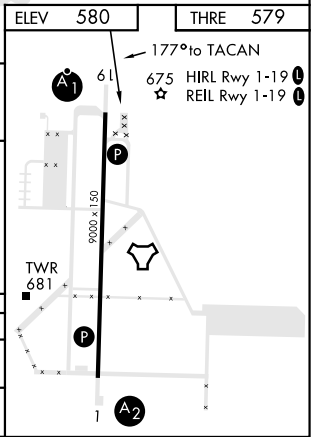

EC-1, 12 SEP 2019 to 10 OCT 2019

EC-1, 12 SEP 2019 to 10 OCT 2019