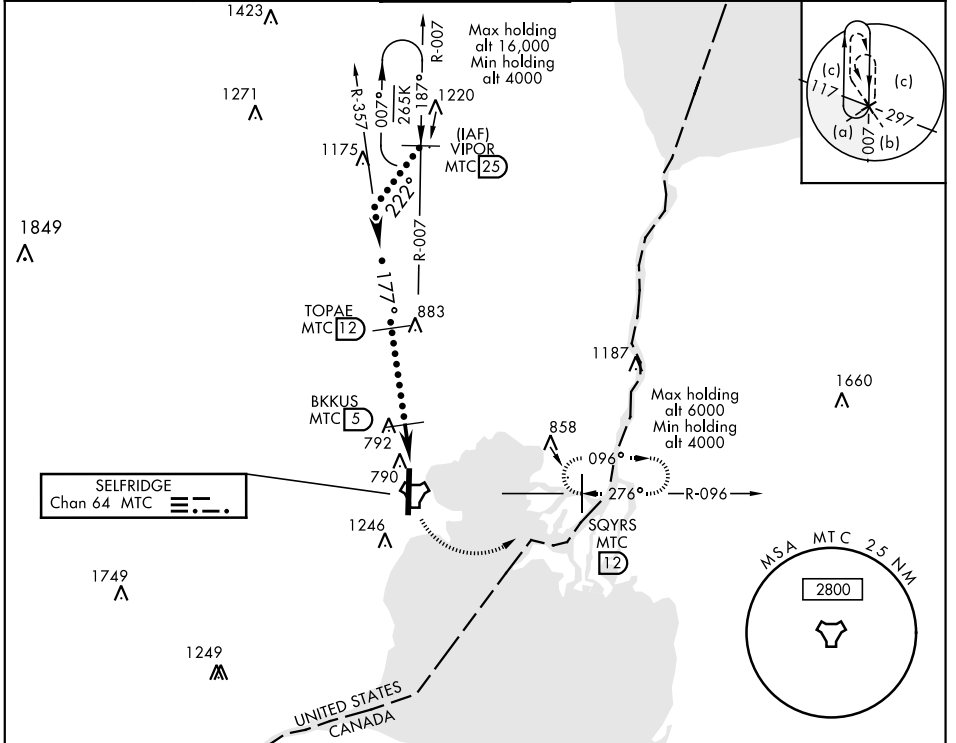

HI-TACAN RWY 19

TACAN MTC Chan 64	APCH CRS 177°	Rwy ldg THRE Arprt Elev 9000 579 580	JAL-276 [USAF]	SELFRIDGE ANGB (KMTC)
-----------------------------	-------------------------	--	----------------	-----------------------

V * When ALS inop, increase vis to 1½ miles.
 ** Circling not authorized W of Rwy 1-19.

ALSF-1

MISSED APPROACH: Climbing left turn to 4000, intercept MTC R-096 to SQYRS and hold, continue climb-in-hold to 4000.

ATIS 125.325 270.1	SELFRIDGE APP CON 119.6 318.2	SELFRIDGE TOWER ★ 120.15(CTAF) 225.4	GND CON 128.3 275.8	CLNC DEL 128.3 275.8
------------------------------	---	--	-------------------------------	--------------------------------