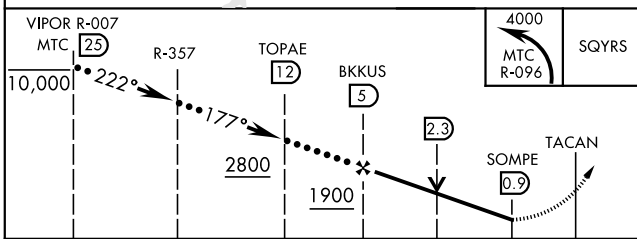

CATEGORY	C		D		E
S-19 *	1100/55		521	(600-1)	
CIRCLING **	1120-1½ 541 (600-1½)		1140-2	561 (600-2)