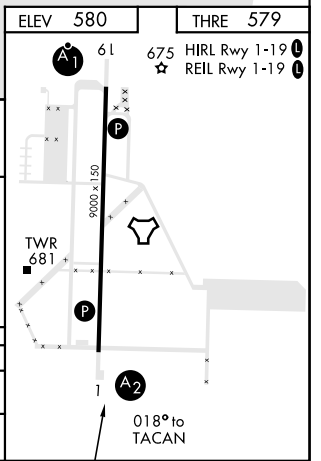

MT. CLEMENS, MICHIGAN

TACAN RWY 1

TACAN MTC Chan 64	APCH CRS 018°	Rwy Idg THRE Arpt Elev 9000 579 580	AL-276 [USAF]	SELFIDGE ANGB (KMTC)
▼ * When ALS inop, increase CAT AB RVR to 55, vis to 1 mile, CAT CDE vis to 1½ miles. ** Circling not authorized W of Rwy 1-19.			SALS A2	MISSED APPROACH: Climb to 4000 on MTC R-007 to CASKO and hold, continue climb-in-hold to 4000.

ATIS 125.325 270.1	SELFIDGE APP CON 119.6 318.2	SELFIDGE TOWER * 120.15(CTAF) 225.4	GND CON 128.3 275.8	CLNC DEL 128.3 275.8
------------------------------	--	---	-------------------------------	--------------------------------

42°36'N-82°50'W

SELFIDGE ANGB (KMTC)

TACAN RWY 1

EC-1, 12 SEP 2019 to 10 OCT 2019

EC-1, 12 SEP 2019 to 10 OCT 2019