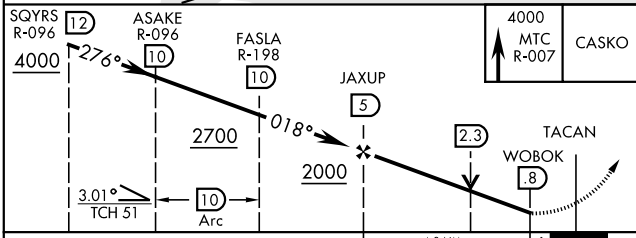

MT. CLEMENS, MICHIGAN

TACAN RWY 1

TACAN MTC Chan 64	APCH CRS 018°	Rwy Idg THRE Arpt Elev 9000 579 580	AL-276 [USAF]	SELFIDGE ANGB (KMTC)
▼ * When ALS inop, increase CAT AB RVR to 55, vis to 1 mile, CAT CDE vis to 1½ miles. ** Circling not authorized W of Rwy 1-19.			SALS A2	MISSED APPROACH: Climb to 4000 on MTC R-007 to CASKO and hold, continue climb-in-hold to 4000.

ATIS 125.325 270.1	SELFIDGE APP CON 119.6 318.2	SELFIDGE TOWER * 120.15(CTAF) 225.4	GND CON 128.3 275.8	CLNC DEL 128.3 275.8
------------------------------	--	---	-------------------------------	--------------------------------

CATEGORY	A	B	C	D	E
S-1*	1120/40 541 (600-¾)	1120-1 541 (600-1½)	1120-1 541 (600-1½)	1140-2 561 (600-2)	
CIRCLING**	1120-1 541 (600-1)	1120-1 541 (600-1½)	1140-2 561 (600-2)		

MT. CLEMENS, MICHIGAN
Amdt 3 23AUG12

42°36'N-82°50'W

SELFIDGE ANGB (KMTC)

TACAN RWY 1

EC-1, 12 SEP 2019 to 10 OCT 2019

EC-1, 12 SEP 2019 to 10 OCT 2019