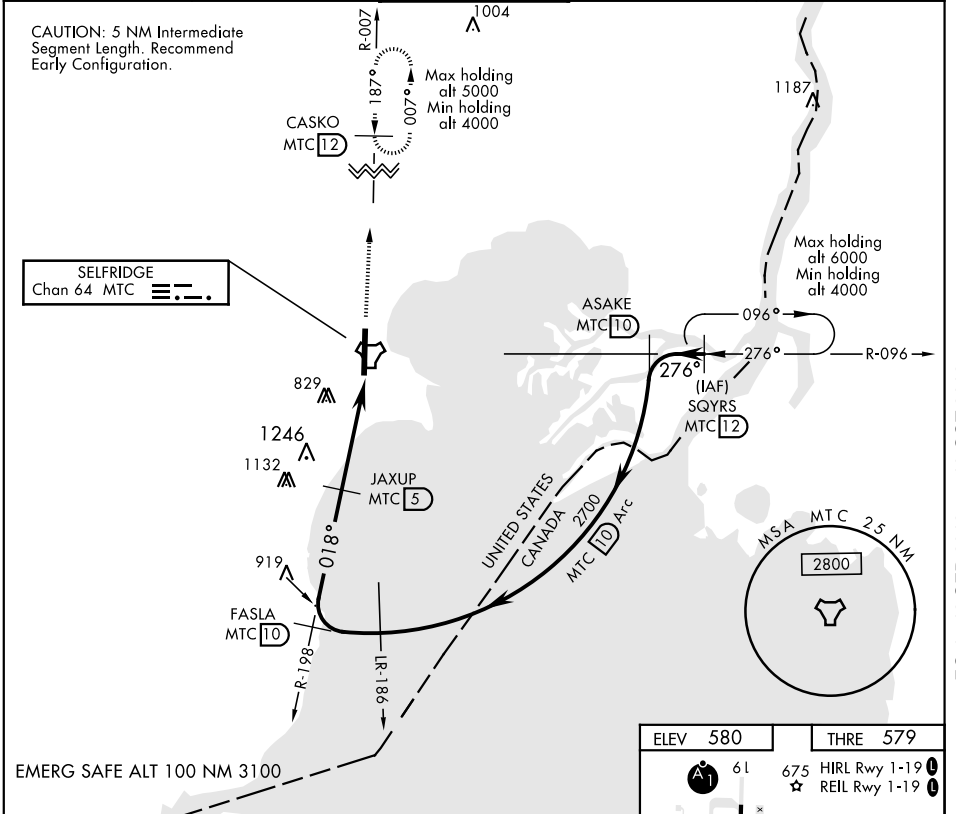

MT. CLEMENS, MICHIGAN

TACAN RWY 1

TACAN MTC Chan 64	APCH CRS 018°	Rwy Idg THRE Arpt Elev 9000 579 580	AL-276 [USAF]	SELFIDGE ANGB (KMTC)
▼ * When ALS inop, increase CAT AB RVR to 55, vis to 1 mile, CAT CDE vis to 1½ miles. ** Circling not authorized W of Rwy 1-19.			SALS A2	MISSED APPROACH: Climb to 4000 on MTC R-007 to CASKO and hold, continue climb-in-hold to 4000.

ATIS 125.325 270.1	SELFIDGE APP CON 119.6 318.2	SELFIDGE TOWER * 120.15(CTAF) 225.4	GND CON 128.3 275.8	CLNC DEL 128.3 275.8
------------------------------	--	---	-------------------------------	--------------------------------

42°36'N-82°50'W

SELFIDGE ANGB (KMTC)

TACAN RWY 1

EC-1, 12 SEP 2019 to 10 OCT 2019

EC-1, 12 SEP 2019 to 10 OCT 2019