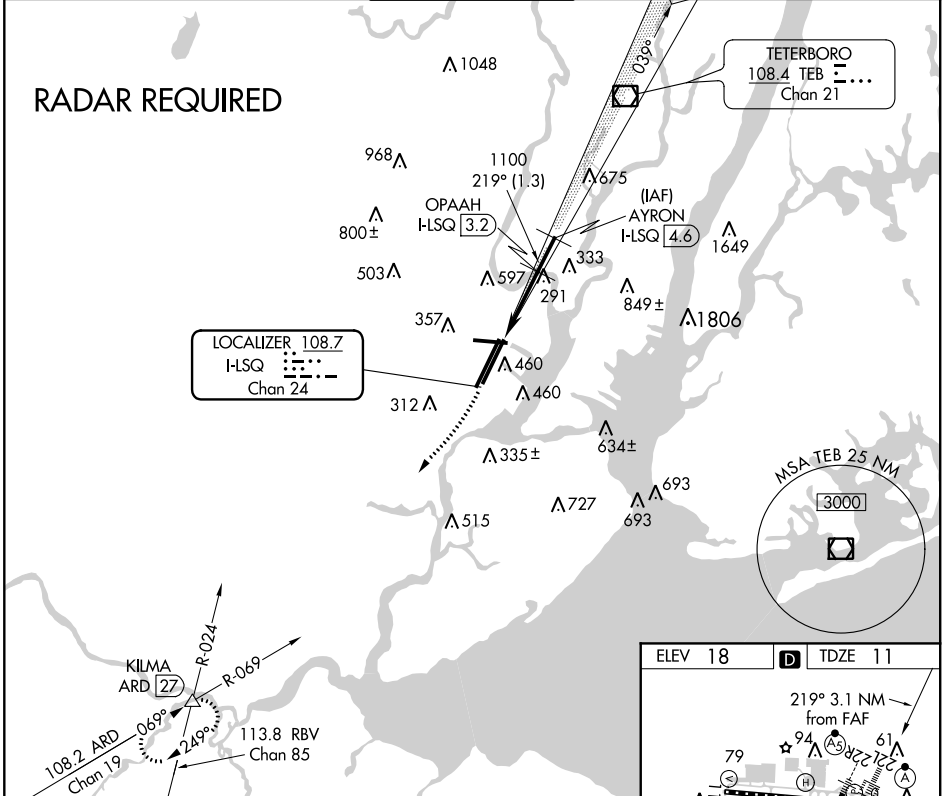

LOC/DME I-LSQ 108.7 Chan 24	APP CRS 219°	Rwy ldg 8207 TDZE 11 Apt Elev 18
---	------------------------	---

COPTER ILS/DME RWY 22L

NEWARK LIBERTY INTL (EWR)

NEWARK D-ATIS 115.7 134.825	NEW YORK APP CON 128.55 379.9	NEWARK TOWER 118.3 257.6	GND CON 121.8	CLNC DEL 118.85	CPDLC

COPTER ILS/DME RWY 22L

NE-2, 12 SEP 2019 to 10 OCT 2019

NE-2, 12 SEP 2019 to 10 OCT 2019

TDZ/CL Rwys 4L, 4R, 11, 22L, 22R, and 29
REIL Rwys 11, 22R, and 29
HIRL Rwys 4L-22R, 4R-22L, and 11-29