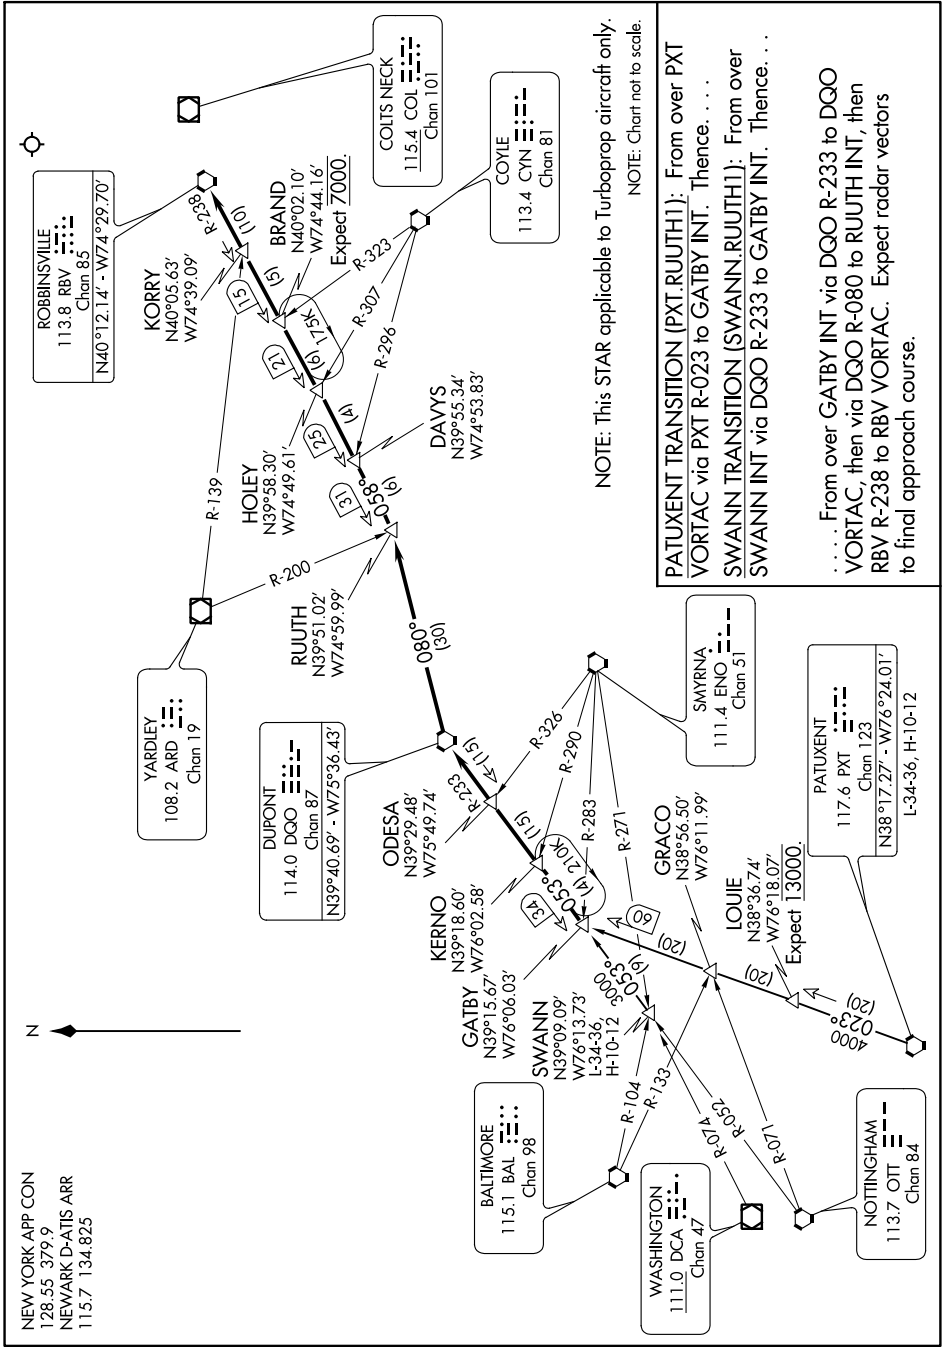

(GATBY.RUUTH1) 17117
RUUTH ONE ARRIVAL

AL-285 (FAA)

NEWARK LIBERTY INTL (EWR)
 NEWARK, NEW JERSEY

NE-2, 12 SEP 2019 to 10 OCT 2019

RUUTH ONE ARRIVAL
 (GATBY.RUUTH1) 04SEP03

NEWARK, NEW JERSEY
 NEWARK LIBERTY INTL (EWR)

NE-2, 12 SEP 2019 to 10 OCT 2019